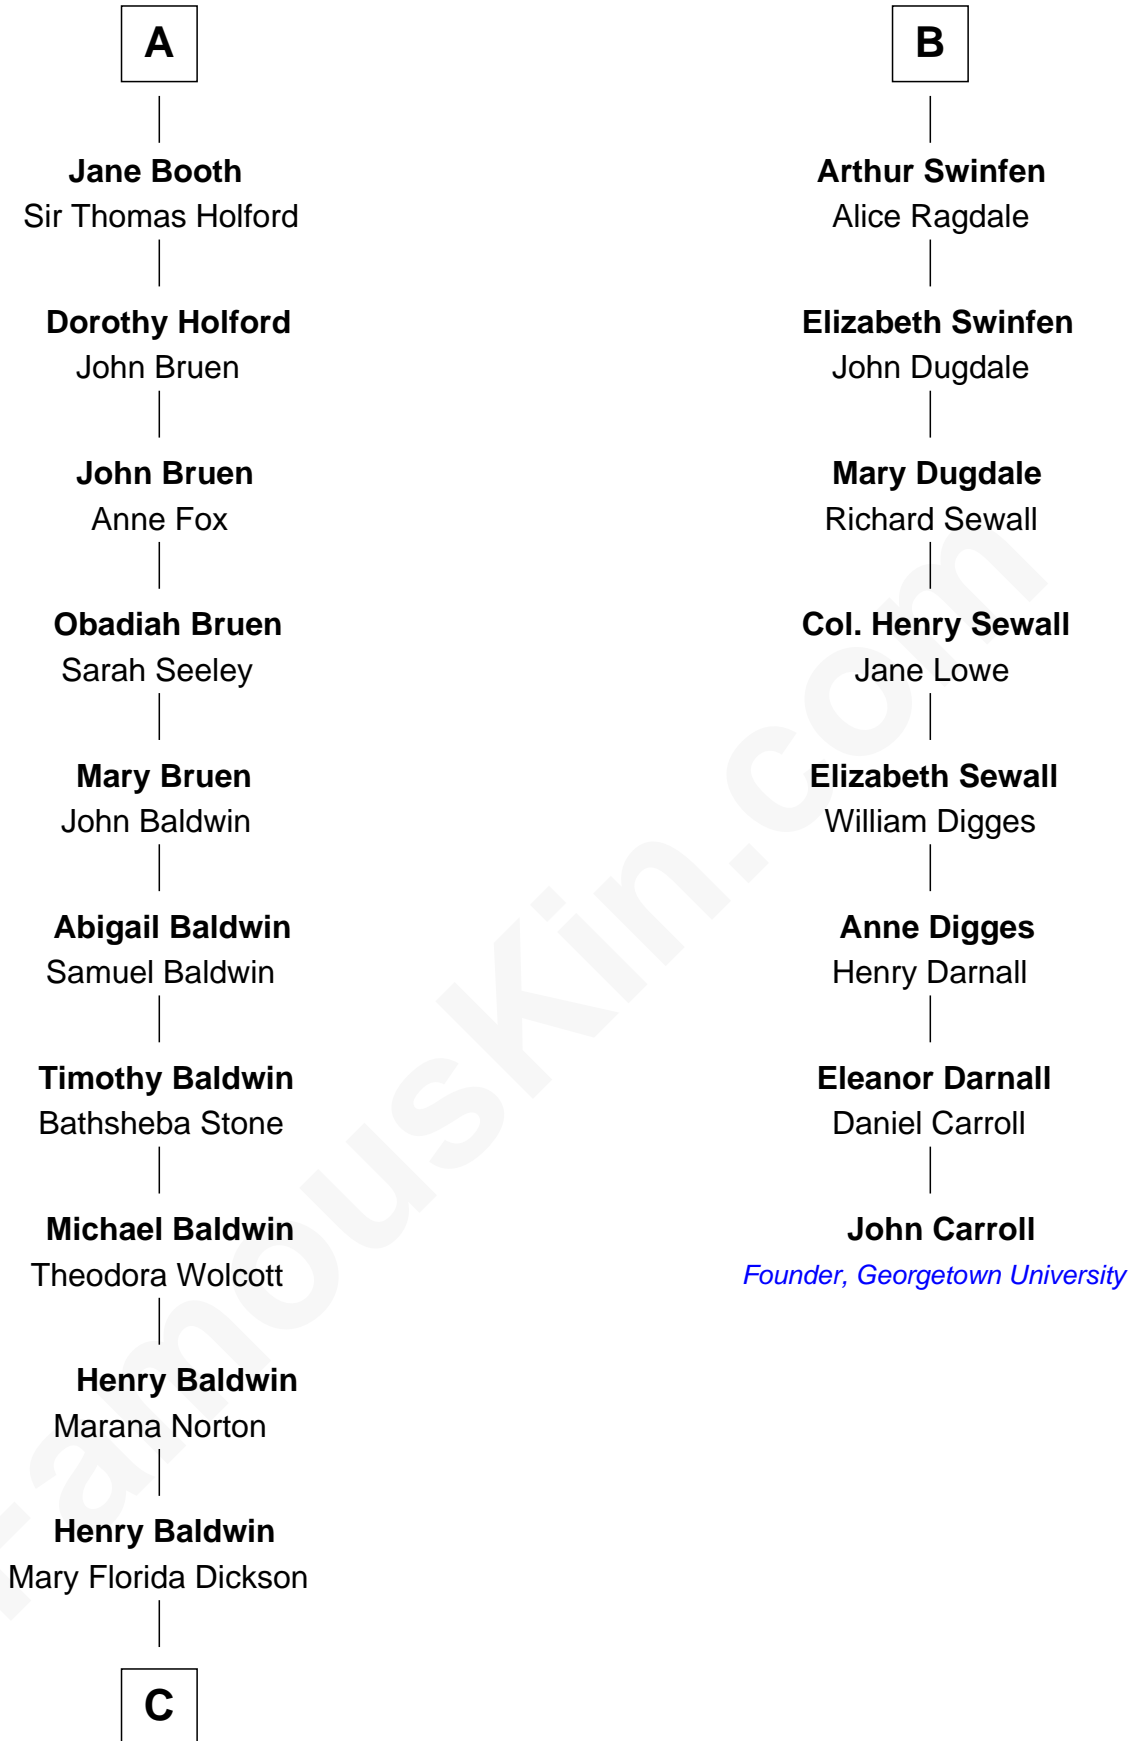

FamousKin.com
Relationship Chart of
Christopher Reeve
Movie Actor

14th cousin 7 times removed of
John Carroll
Founder of Georgetown University

Katherine de Hastang
 Ralph de Stafford

C

Henry Baldwin
Katherine Irving Dayton