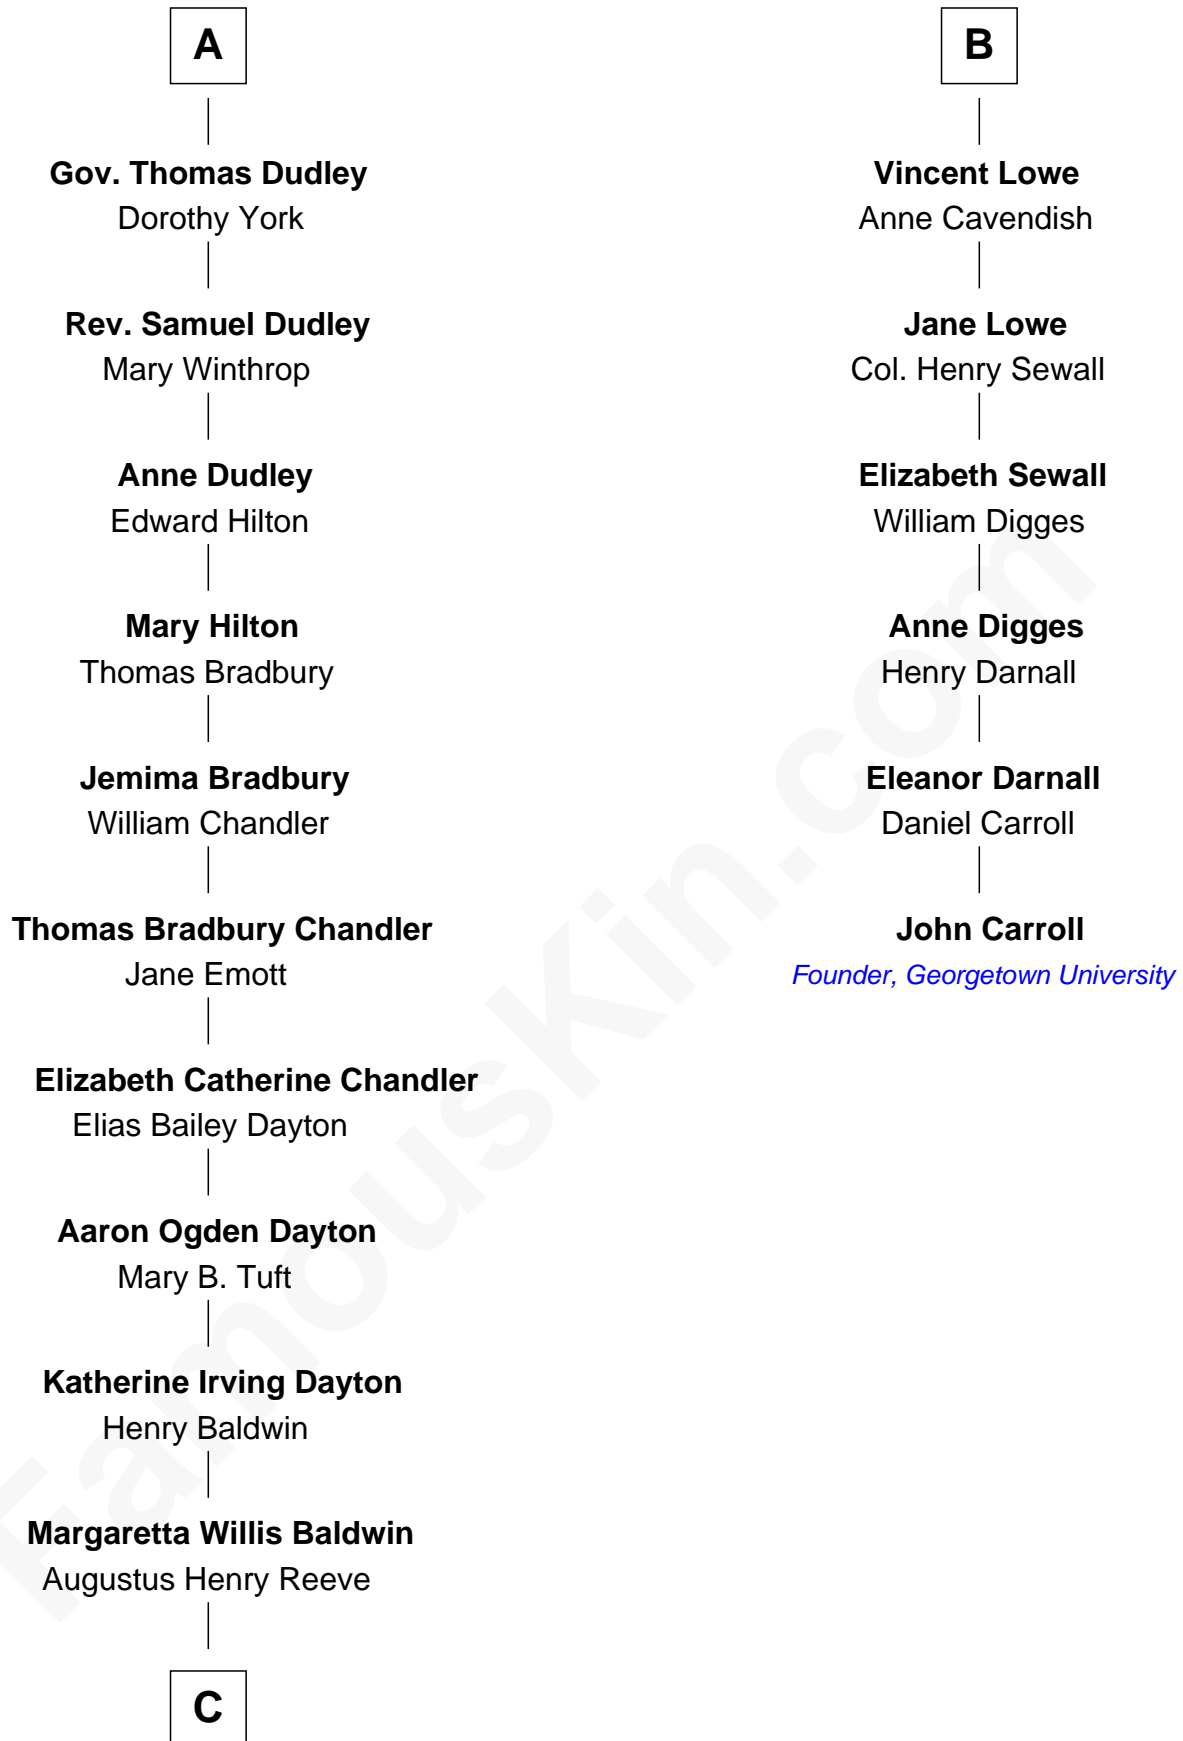

FamousKin.com
Relationship Chart of
Christopher Reeve
Movie Actor

12th cousin 7 times removed of
John Carroll
Founder of Georgetown University

C

Richard Henry Reeve

Anne Conrad D'Olier

Franklin D'Olier Reeve

Barbara Pitney Lamb

Christopher Reeve

Movie Actor

FamousKin.com