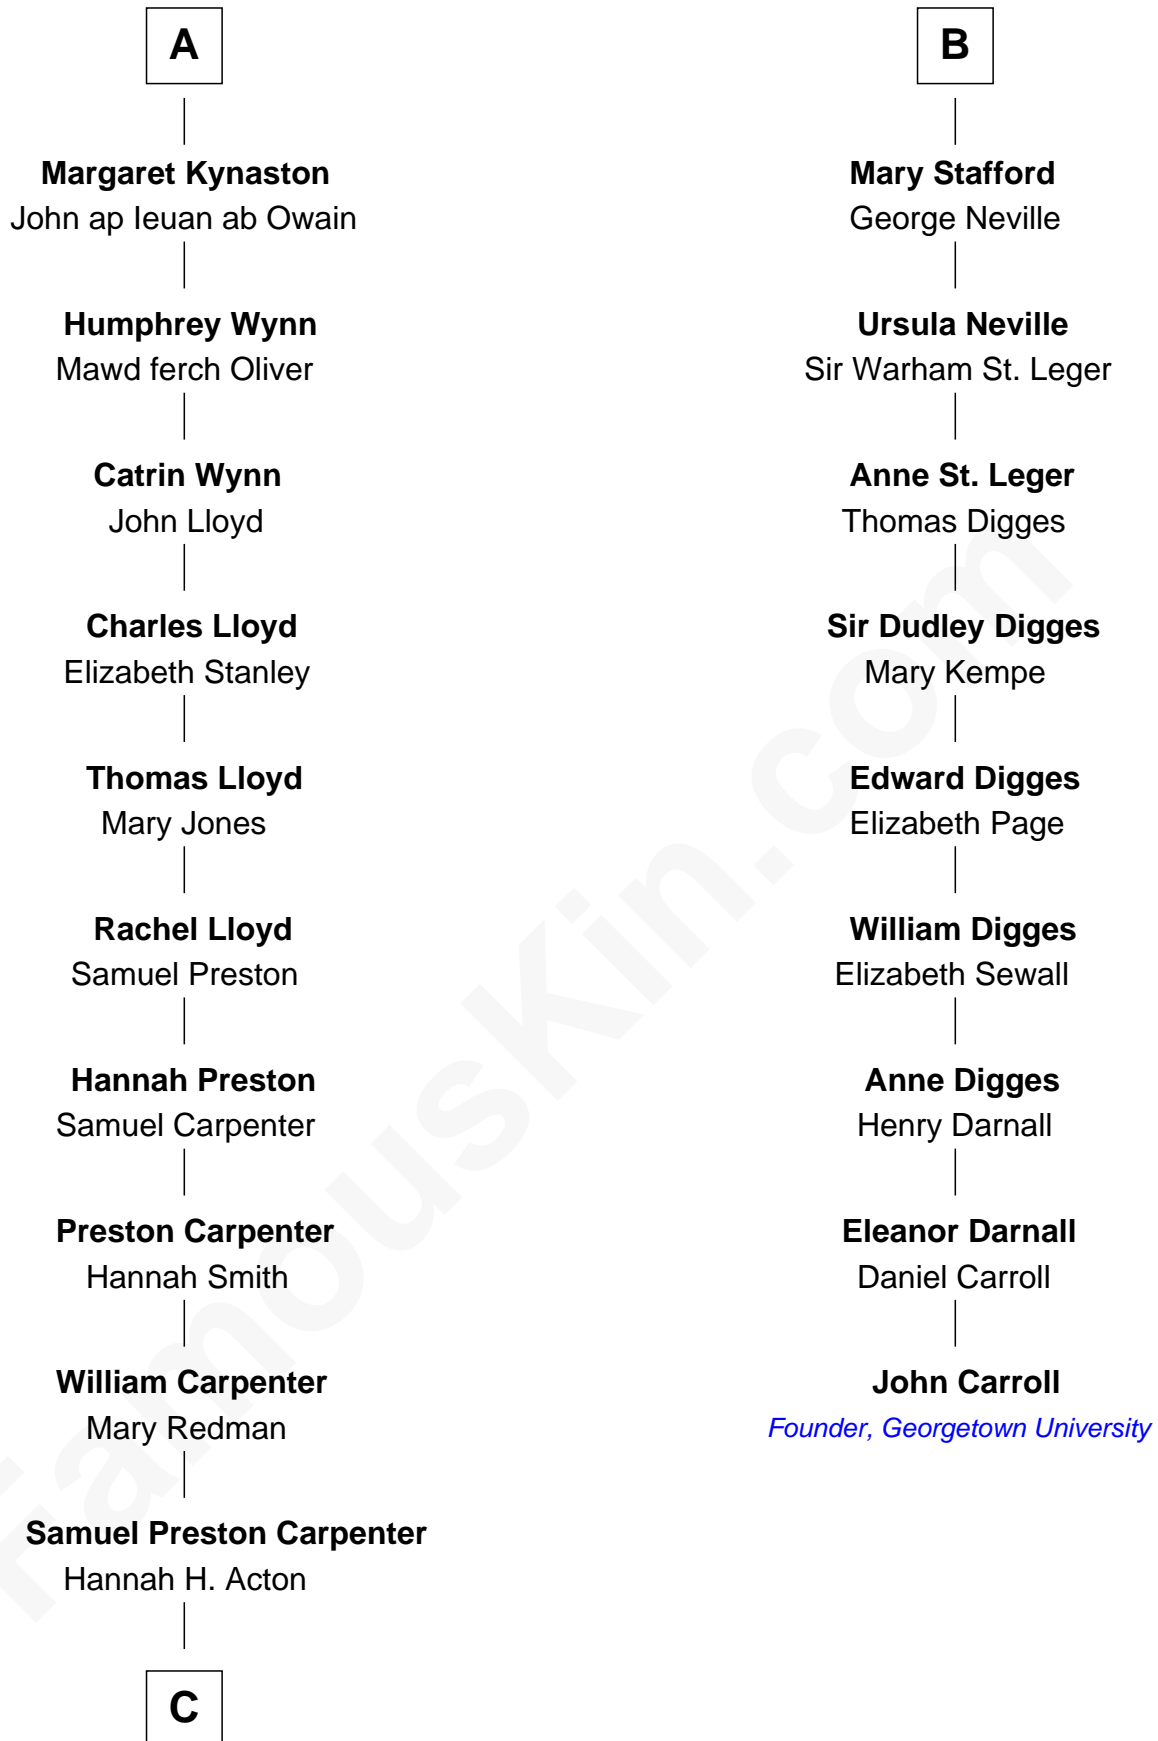

FamousKin.com
Relationship Chart of
Christopher Reeve
Movie Actor

15th cousin 6 times removed of
John Carroll
Founder of Georgetown University

C

—
Sarah Wyatt Carpenter

Richard Henry Reeve

—
Augustus Henry Reeve

Margaretta Willis Baldwin

—
Richard Henry Reeve

Anne Conrad D'Olier

—
Franklin D'Olier Reeve

Barbara Pitney Lamb

—
Christopher Reeve

Movie Actor