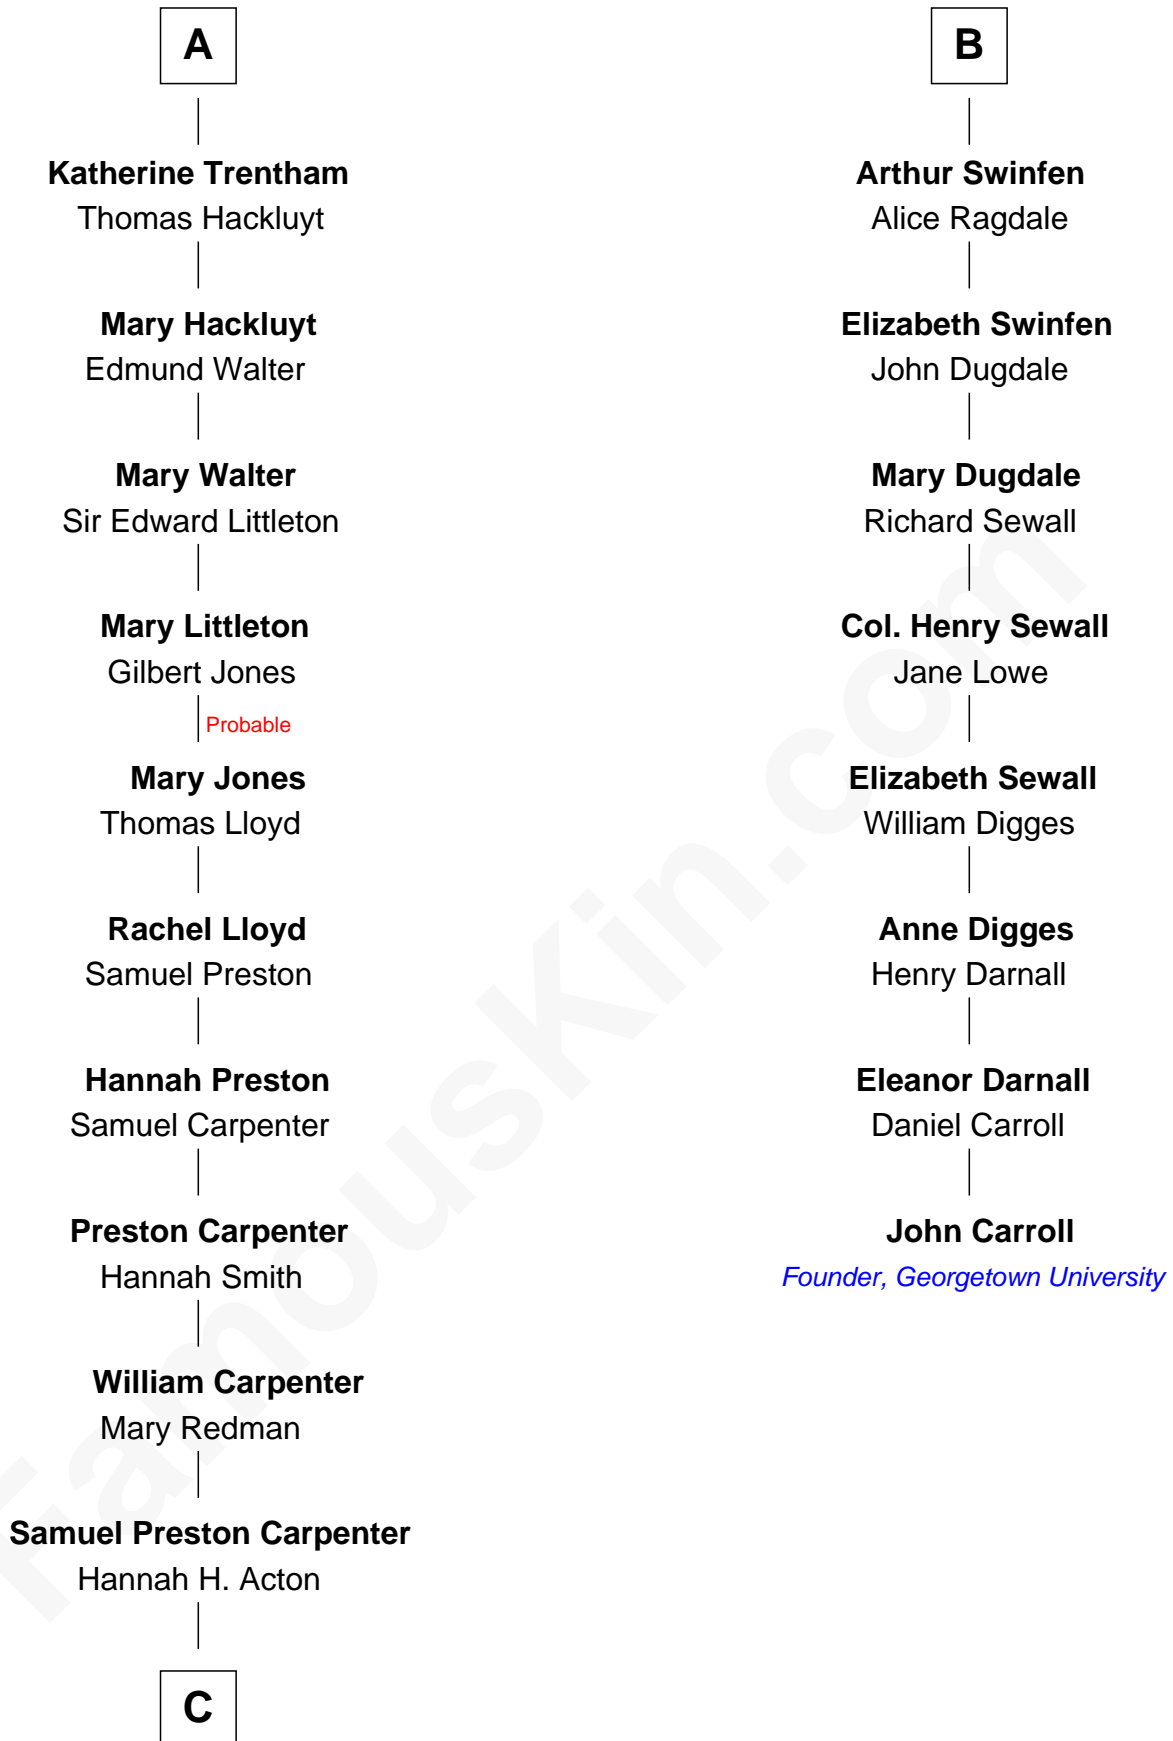

FamousKin.com

Relationship Chart of

Christopher Reeve

Movie Actor

14th cousin 7 times removed of

John Carroll
 Founder of Georgetown University

C

—
Sarah Wyatt Carpenter

Richard Henry Reeve

—
Augustus Henry Reeve

Margaretta Willis Baldwin

—
Richard Henry Reeve

Anne Conrad D'Olier

—
Franklin D'Olier Reeve

Barbara Pitney Lamb

—
Christopher Reeve