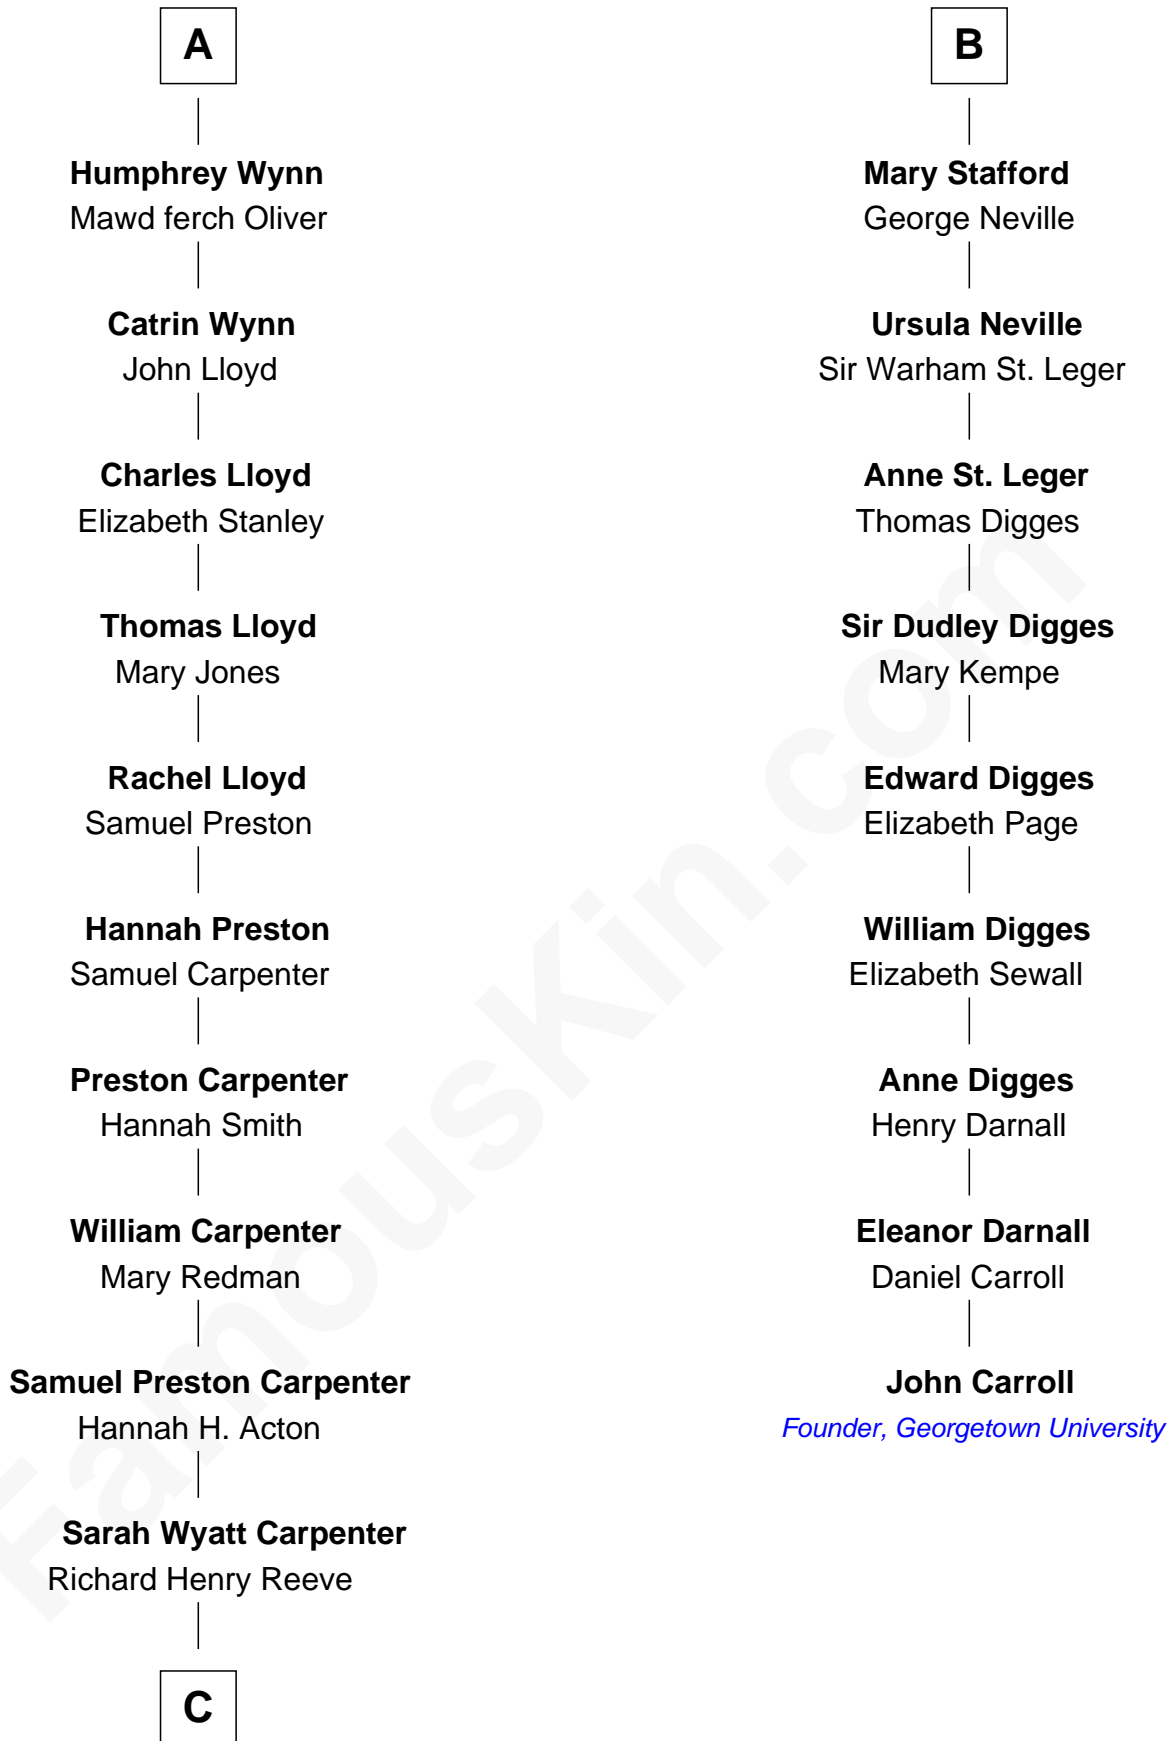

FamousKin.com
Relationship Chart of
Christopher Reeve
Movie Actor

15th cousin 5 times removed of
John Carroll
Founder of Georgetown University

C

—
Augustus Henry Reeve
Margaretta Willis Baldwin

—
Richard Henry Reeve
Anne Conrad D'Olier

—
Franklin D'Olier Reeve
Barbara Pitney Lamb

—
Christopher Reeve
Movie Actor

FamousKin.com