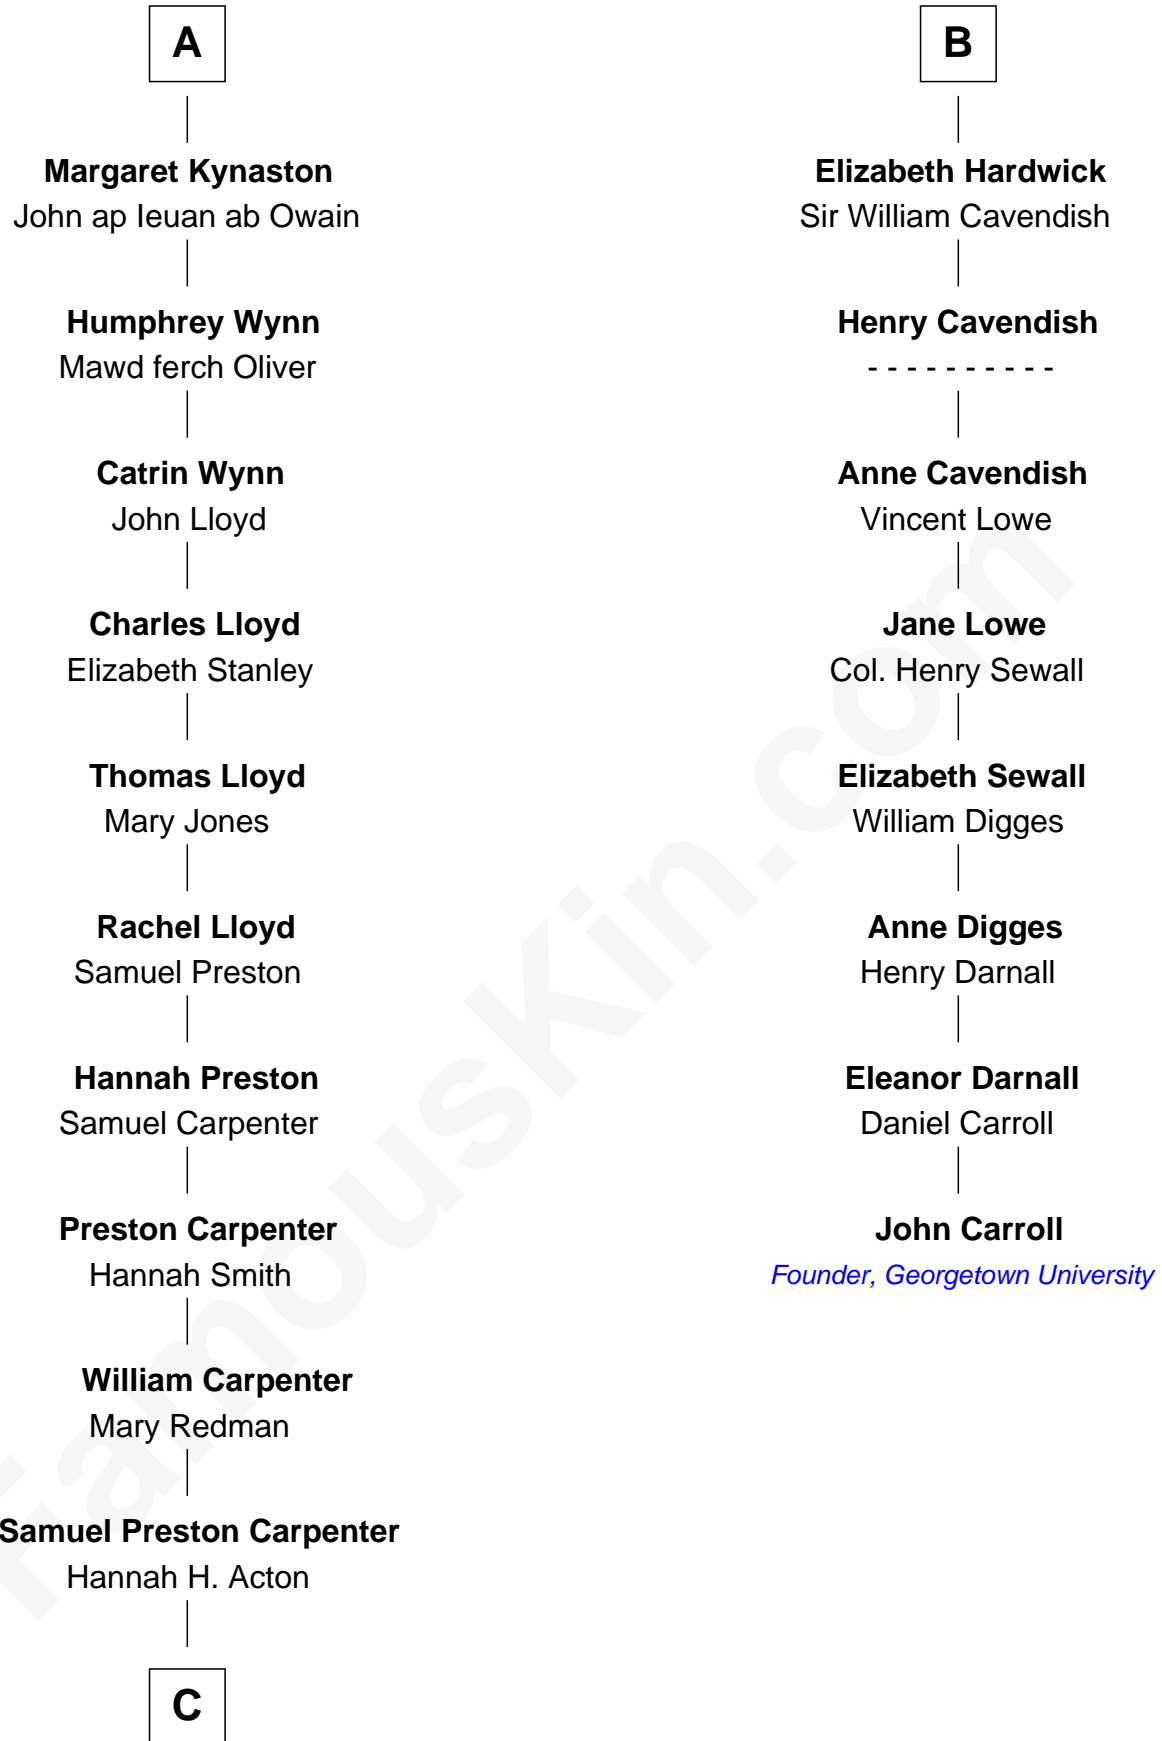

FamousKin.com
Relationship Chart of
Christopher Reeve
Movie Actor

14th cousin 7 times removed of
John Carroll
Founder of Georgetown University

C

—
Sarah Wyatt Carpenter

Richard Henry Reeve

—
Augustus Henry Reeve

Margaretta Willis Baldwin

—
Richard Henry Reeve

Anne Conrad D'Olier

—
Franklin D'Olier Reeve

Barbara Pitney Lamb

—
Christopher Reeve

Movie Actor

FamousKin.com