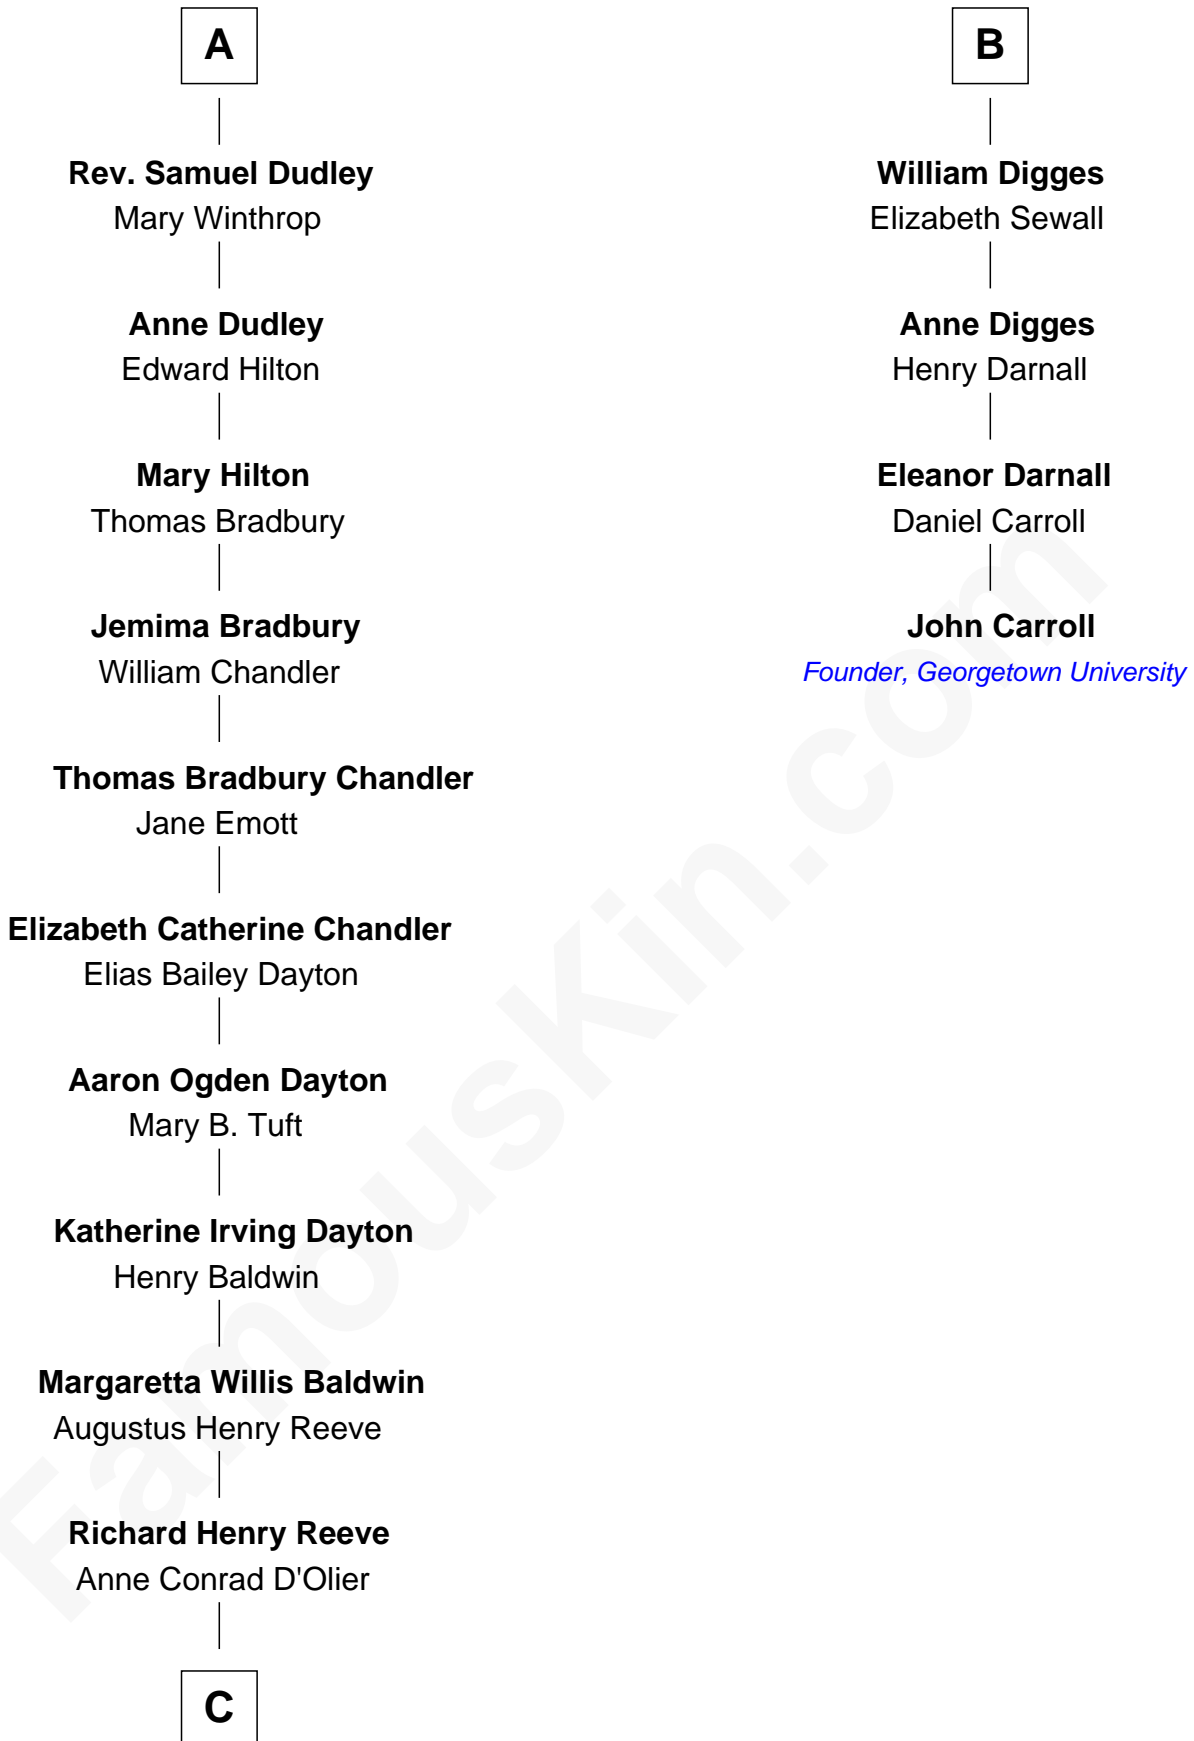

FamousKin.com
Relationship Chart of
Christopher Reeve
Movie Actor

10th cousin 8 times removed of
John Carroll
Founder of Georgetown University

C

Franklin D'Olier Reeve

Barbara Pitney Lamb

Christopher Reeve

Movie Actor

FamousKin.com