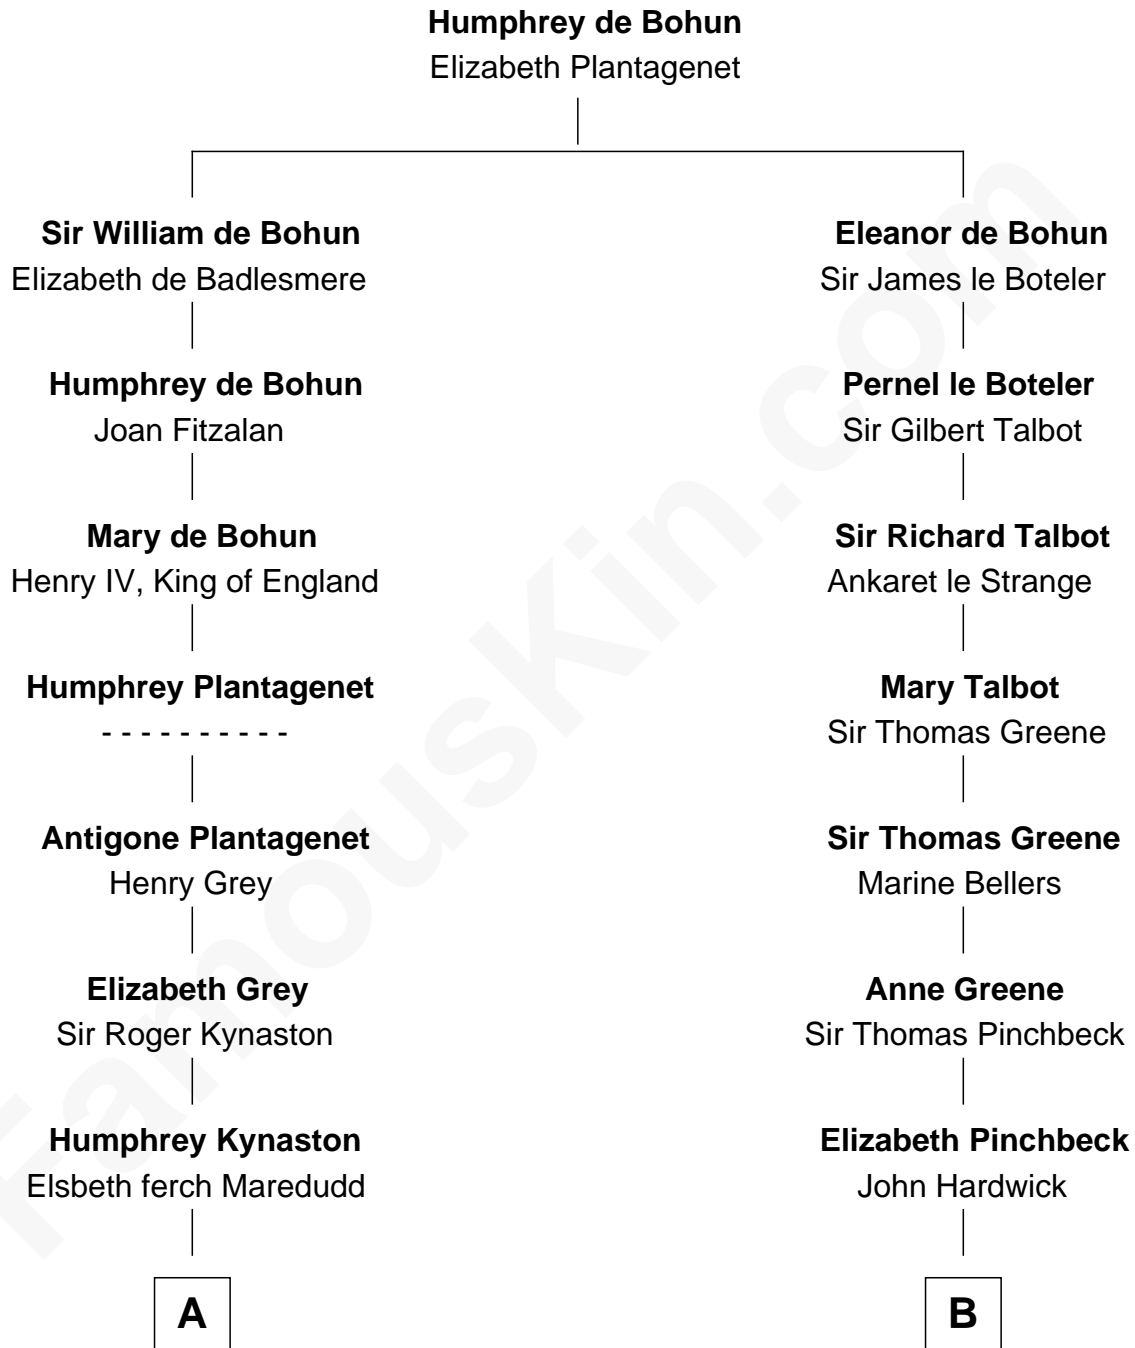

**FamousKin.com**  
**Relationship Chart of**  
**Christopher Reeve**  
*Movie Actor*

15th cousin 6 times removed of  
**John Carroll**  
*Founder of Georgetown University*

**C**

—  
**Sarah Wyatt Carpenter**

Richard Henry Reeve

—  
**Augustus Henry Reeve**

Margaretta Willis Baldwin

—  
**Richard Henry Reeve**

Anne Conrad D'Olier

—  
**Franklin D'Olier Reeve**

Barbara Pitney Lamb

—  
**Christopher Reeve**

*Movie Actor*