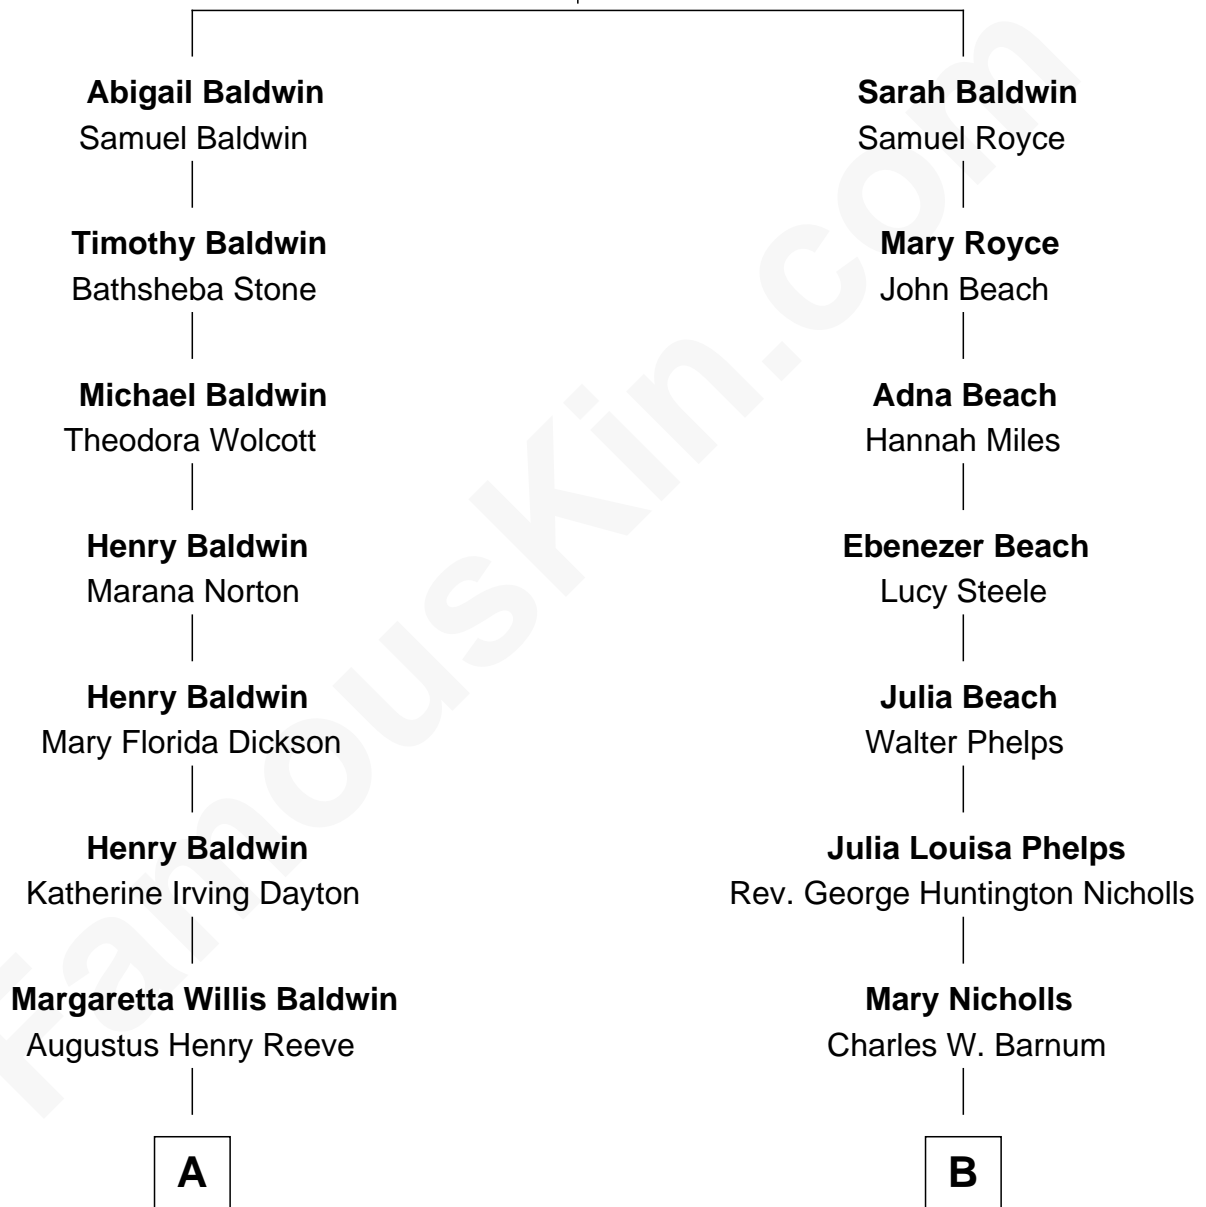

FamousKin.com
Relationship Chart of
Christopher Reeve
Movie Actor

9th cousin 1 time removed of

Treat Williams
TV & Movie Actor

John Baldwin
 Mary Bruen

A

Richard Henry Reeve
Anne Conrad D'Olier

Franklin D'Olier Reeve
Barbara Pitney Lamb

Christopher Reeve
Movie Actor

B

Richard Nicholls Barnum
Marian Hutchison Cocks

Eleanor Barnum
Treat Payne Andrew

Marian Andrew
Richard Norman Williams

Treat Williams
TV & Movie Actor

FamousKin.com