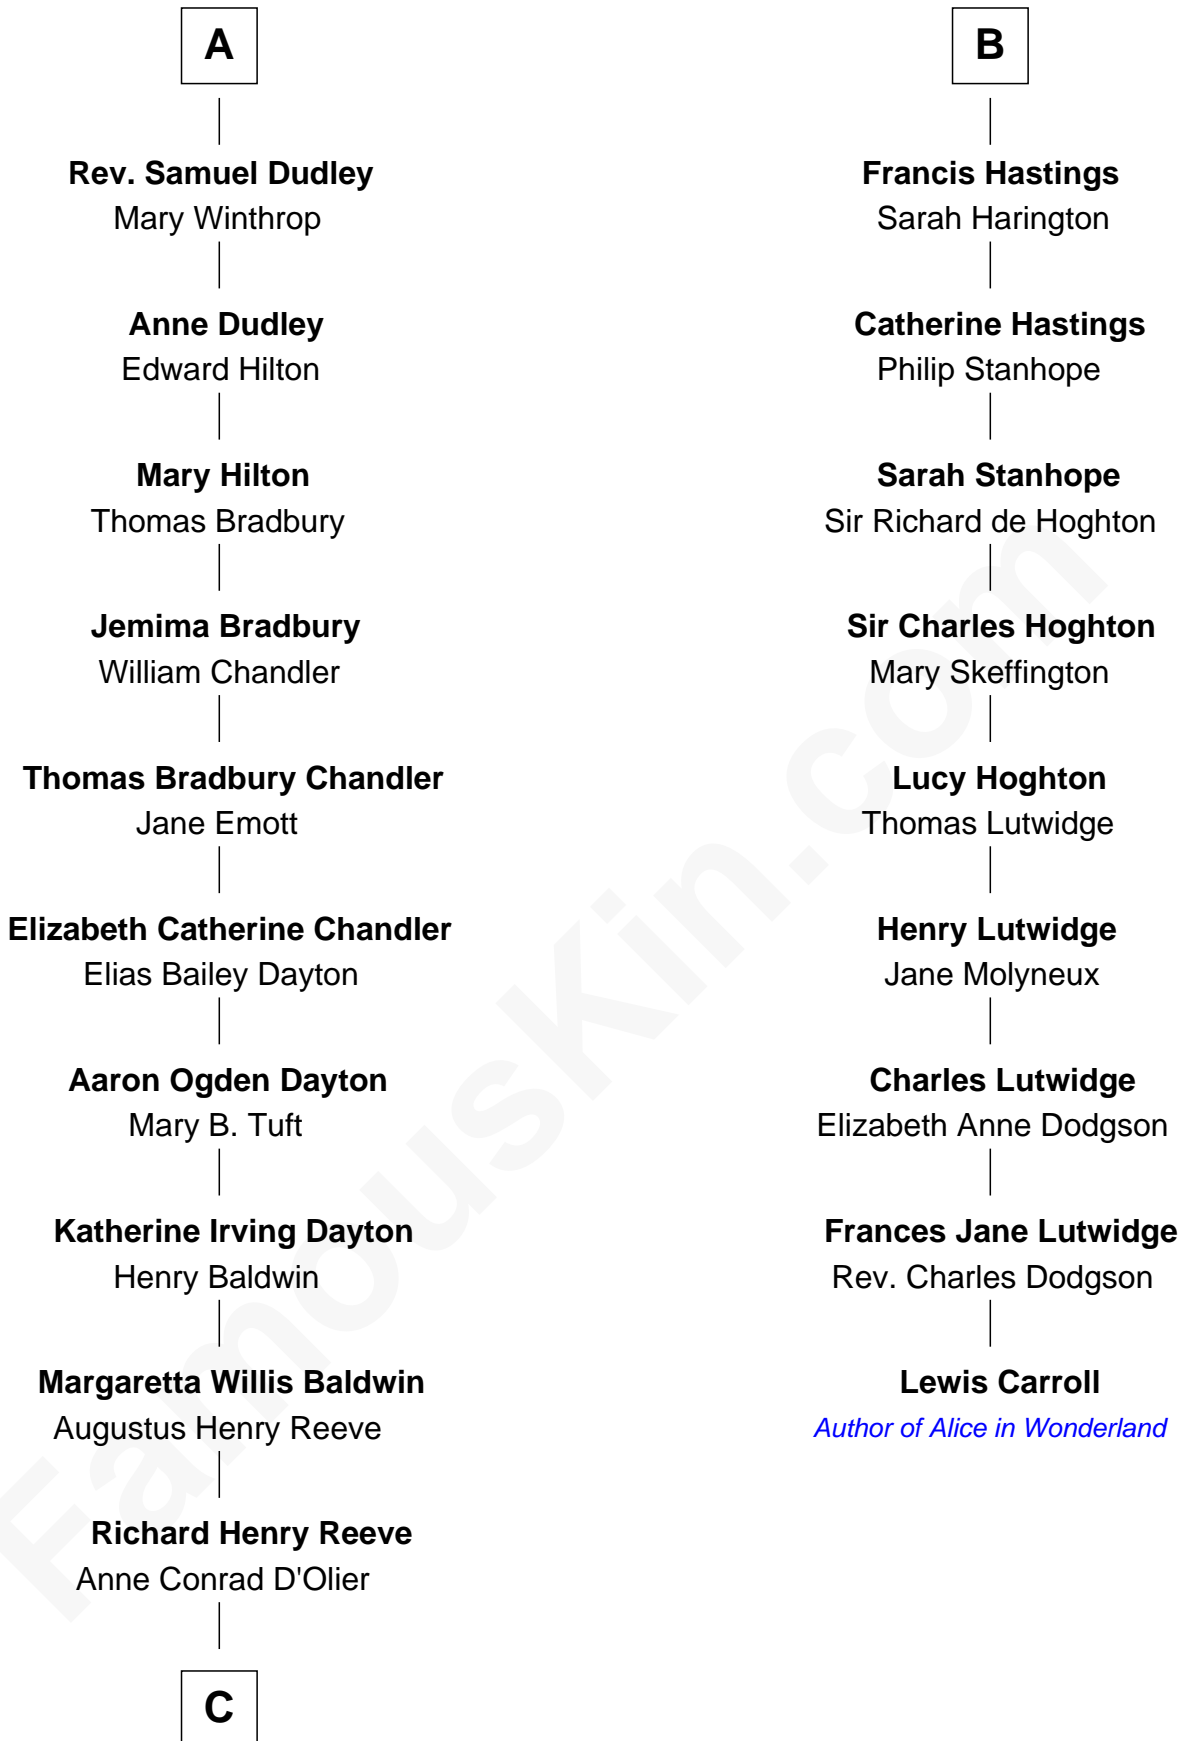

FamousKin.com
Relationship Chart of
Christopher Reeve
Movie Actor

15th cousin 3 times removed of
Lewis Carroll
Author of Alice in Wonderland

C

Franklin D'Olier Reeve

Barbara Pitney Lamb

Christopher Reeve

Movie Actor

FamousKin.com