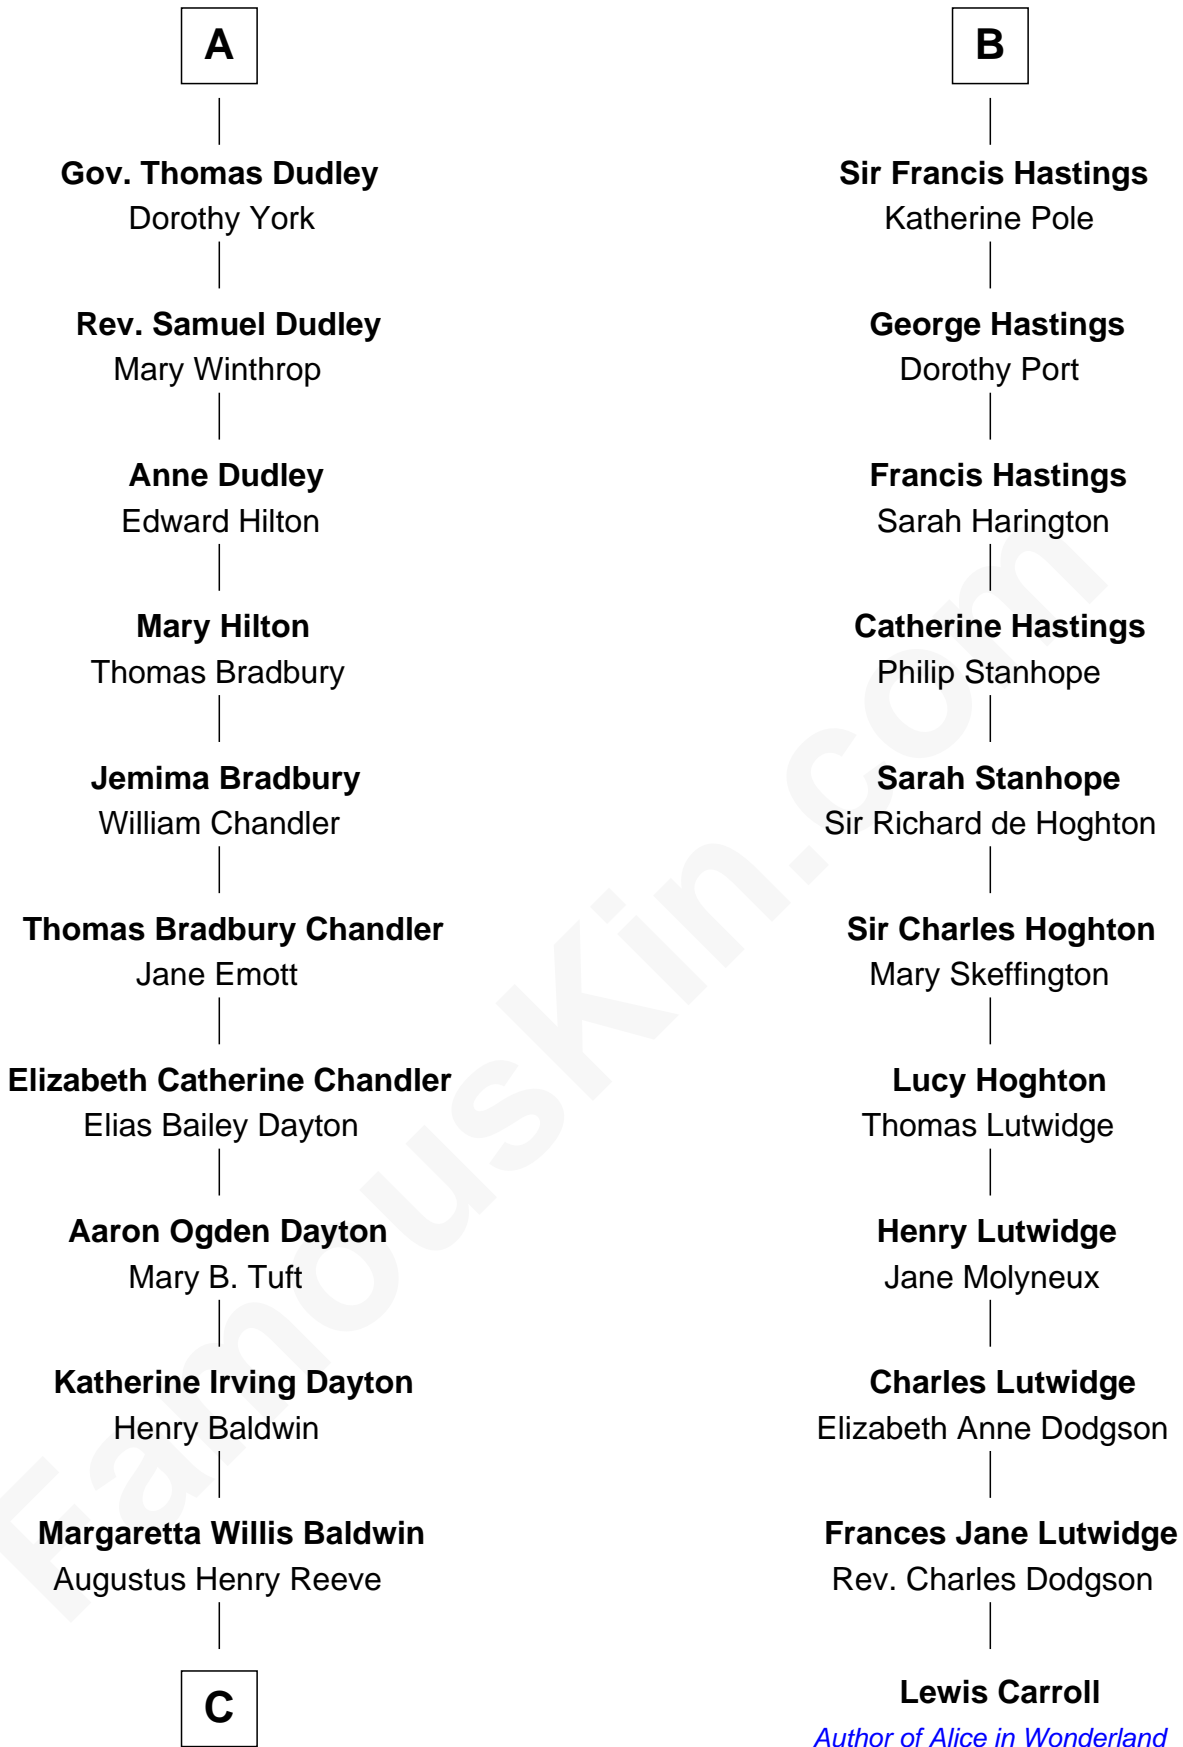

FamousKin.com
Relationship Chart of
Christopher Reeve
Movie Actor

17th cousin 2 times removed of
Lewis Carroll
Author of Alice in Wonderland

C

Richard Henry Reeve

Anne Conrad D'Olier

Franklin D'Olier Reeve

Barbara Pitney Lamb

Christopher Reeve

Movie Actor

FamousKin.com