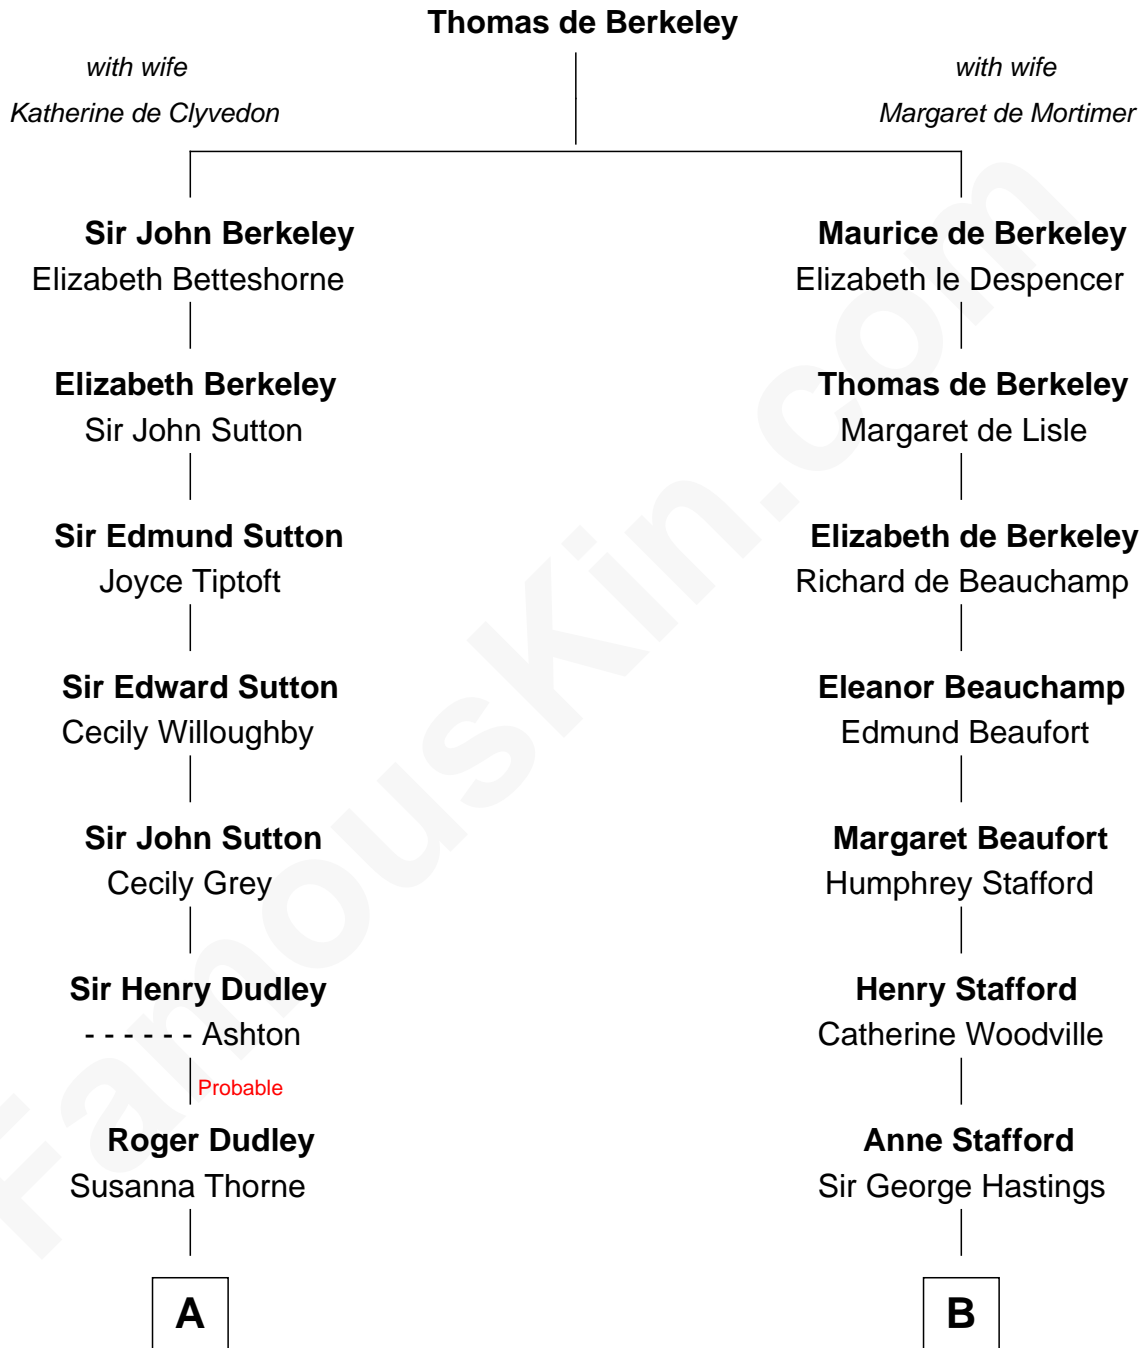

FamousKin.com
Relationship Chart of
Christopher Reeve
Movie Actor

17th cousin 2 times removed of
Lewis Carroll
Author of Alice in Wonderland

C

Richard Henry Reeve

Anne Conrad D'Olier

Franklin D'Olier Reeve

Barbara Pitney Lamb

Christopher Reeve

Movie Actor

FamousKin.com