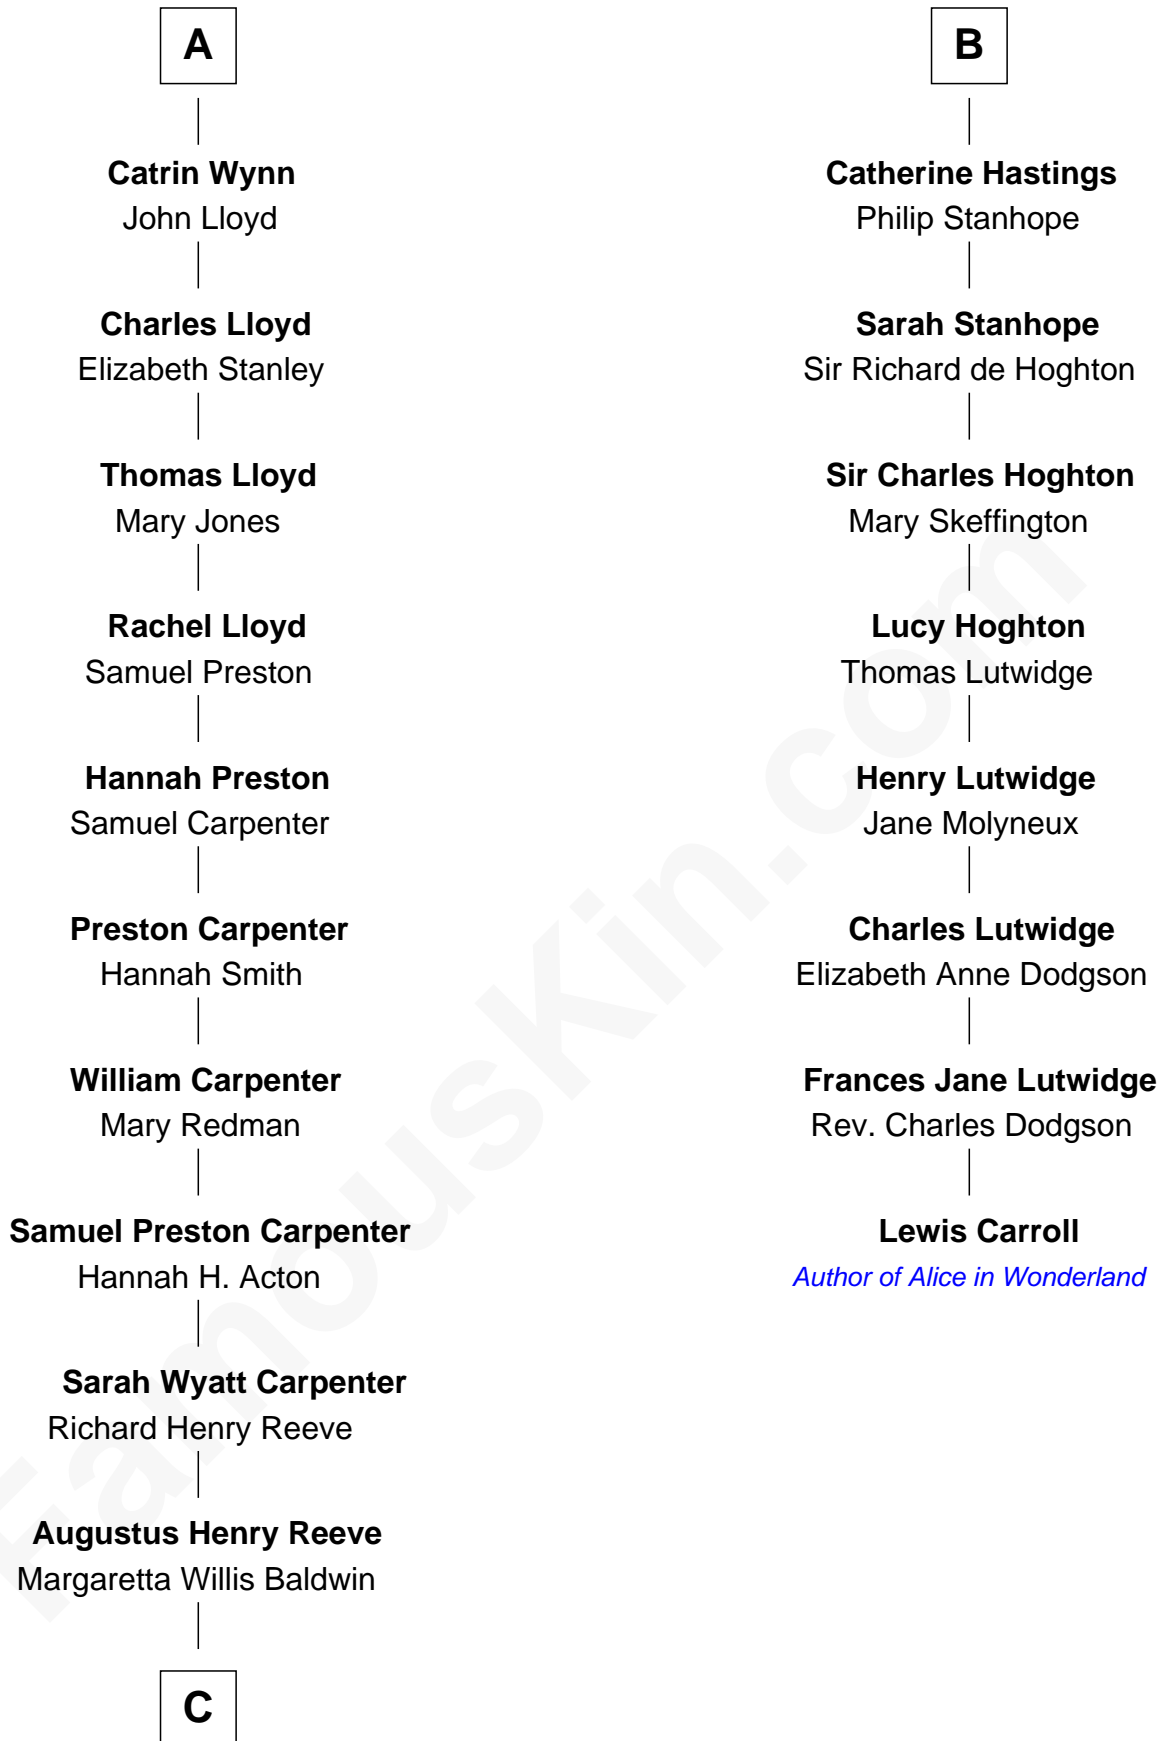

FamousKin.com
Relationship Chart of
Christopher Reeve
Movie Actor

14th cousin 5 times removed of
Lewis Carroll
Author of Alice in Wonderland

C

Richard Henry Reeve

Anne Conrad D'Olier

Franklin D'Olier Reeve

Barbara Pitney Lamb

Christopher Reeve

Movie Actor

FamousKin.com