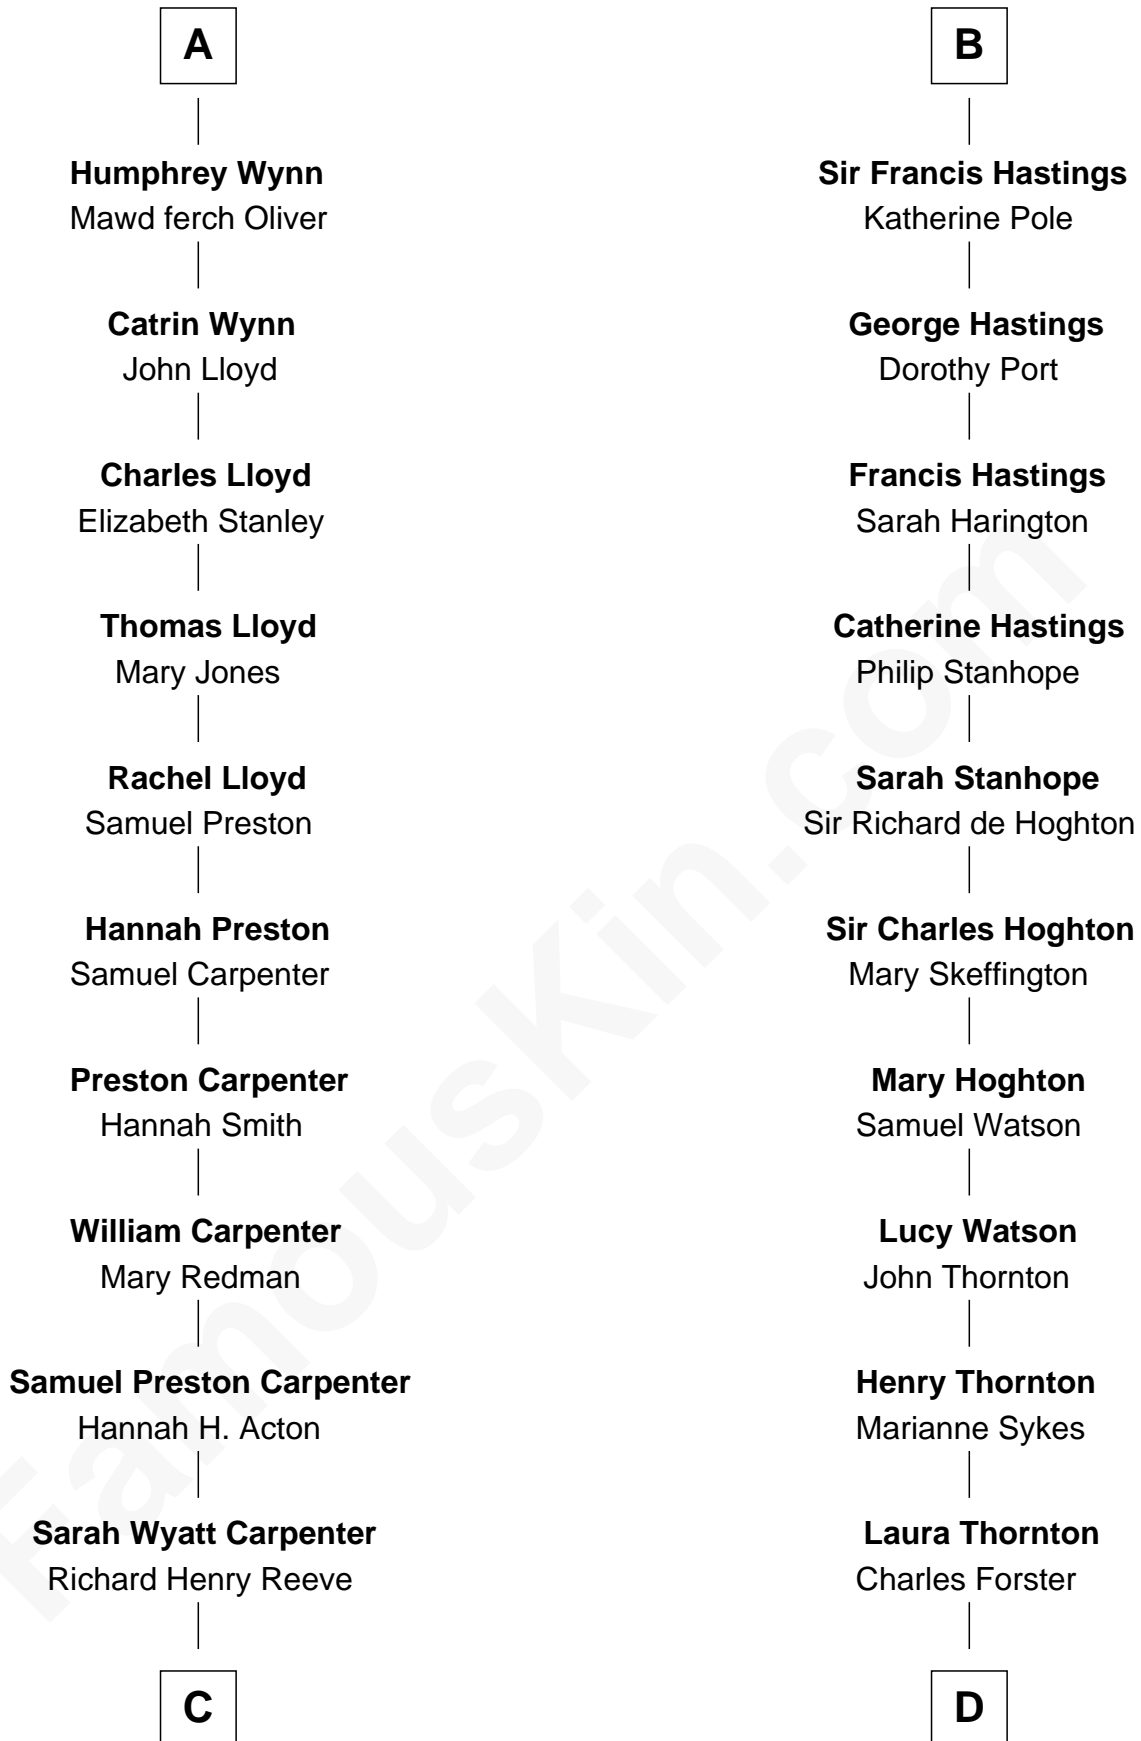

FamousKin.com
Relationship Chart of
Christopher Reeve
Movie Actor

18th cousin 2 times removed of
E. M. Forster
English Novelist

FamousKin.com