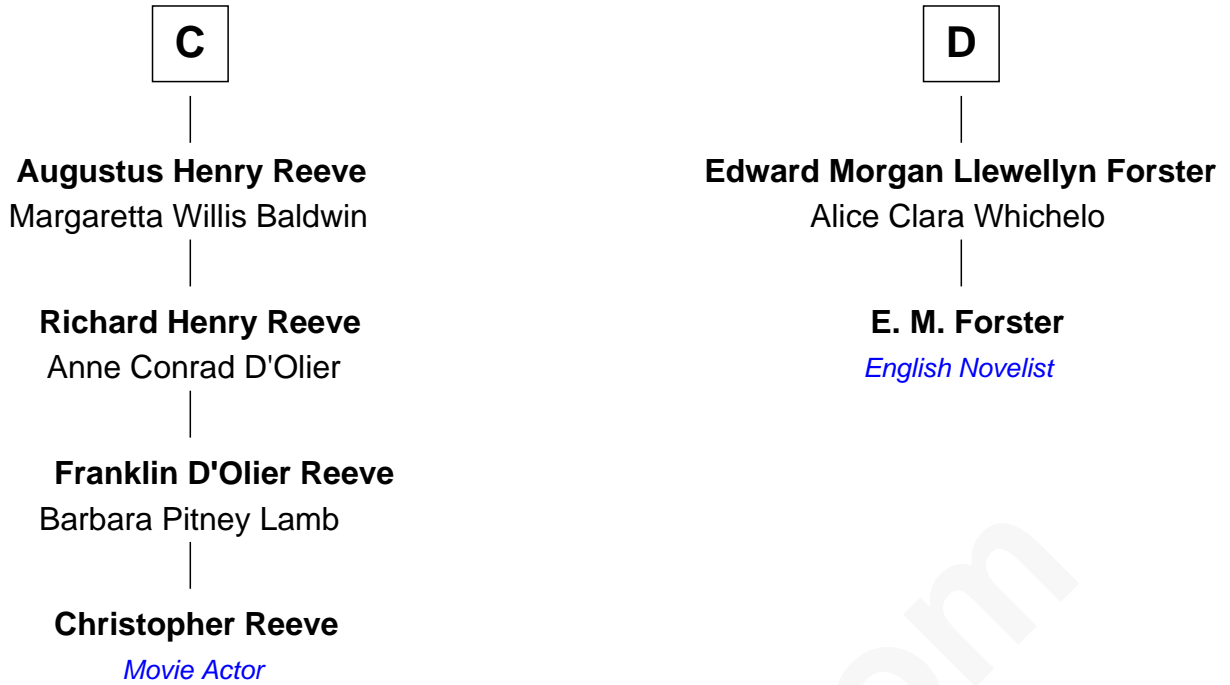

FamousKin.com
Relationship Chart of
Christopher Reeve
Movie Actor

18th cousin 2 times removed of
E. M. Forster
English Novelist

FamousKin.com