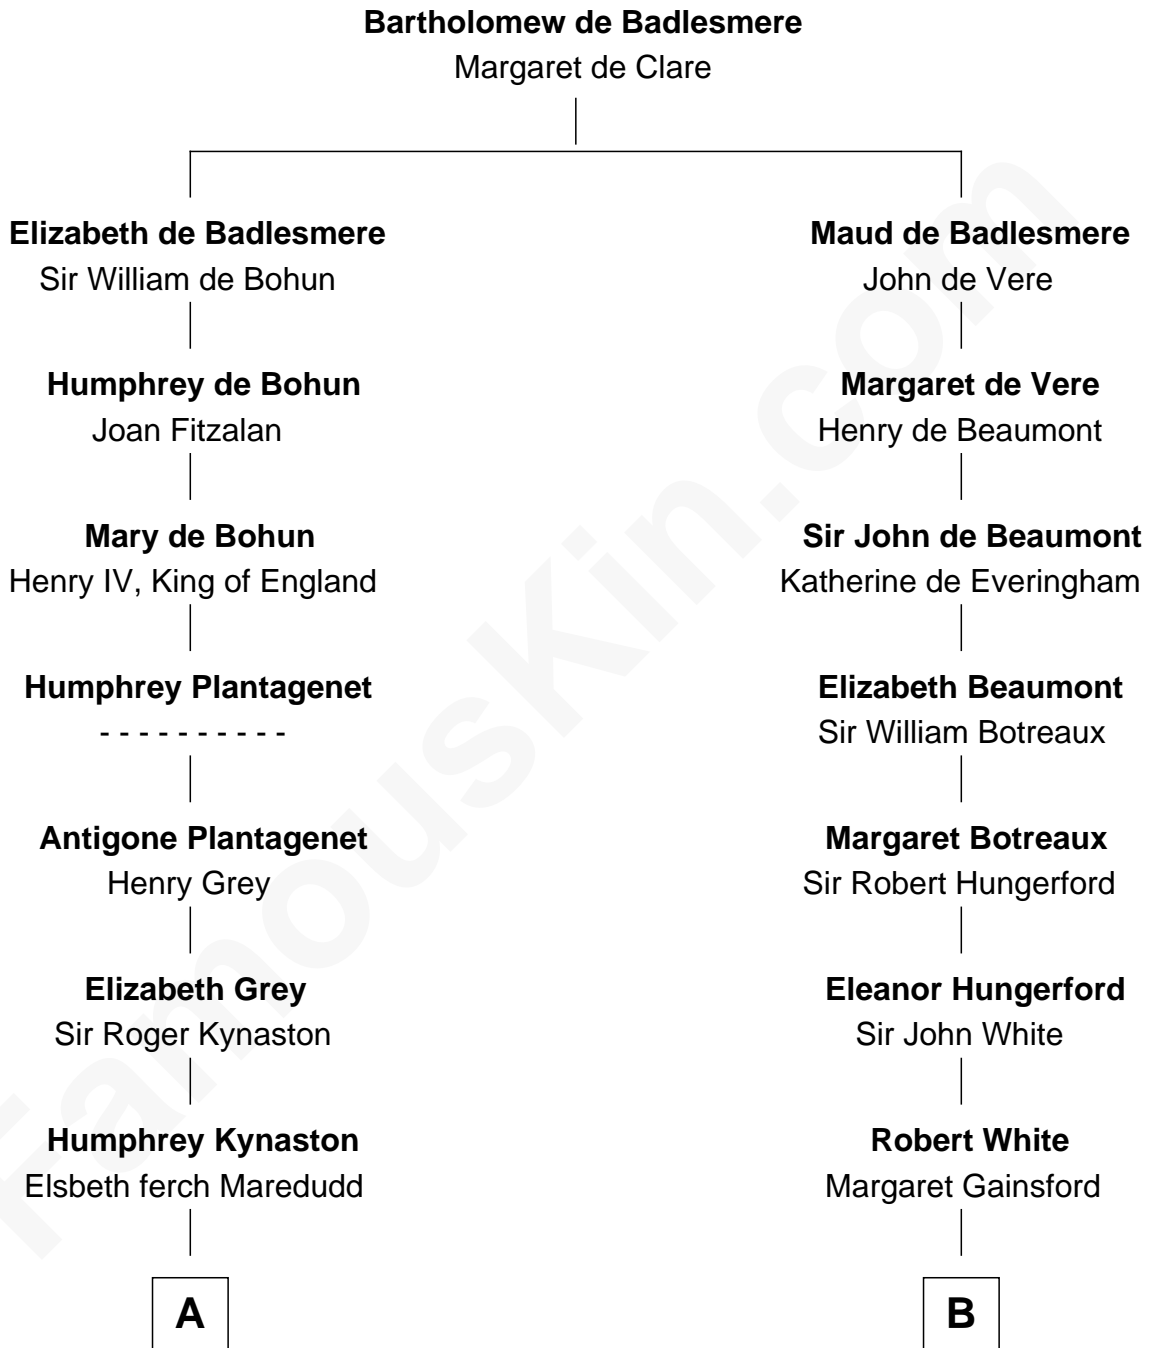

**FamousKin.com**  
**Relationship Chart of**  
**Christopher Reeve**  
*Movie Actor*

18th cousin 3 times removed of  
**Guillermo Billinghurst**  
*31st President of Peru*

**C**

**Sarah Wyatt Carpenter**  
Richard Henry Reeve

**Augustus Henry Reeve**  
Margaretta Willis Baldwin

**Richard Henry Reeve**  
Anne Conrad D'Olier

**Franklin D'Olier Reeve**  
Barbara Pitney Lamb

**Christopher Reeve**  
*Movie Actor*

**D**

**Guillermo Eugenio Billinghurst**  
Belisaria Angulo

**Guillermo Billinghurst**  
*31st President of Peru*

FamousKin.com