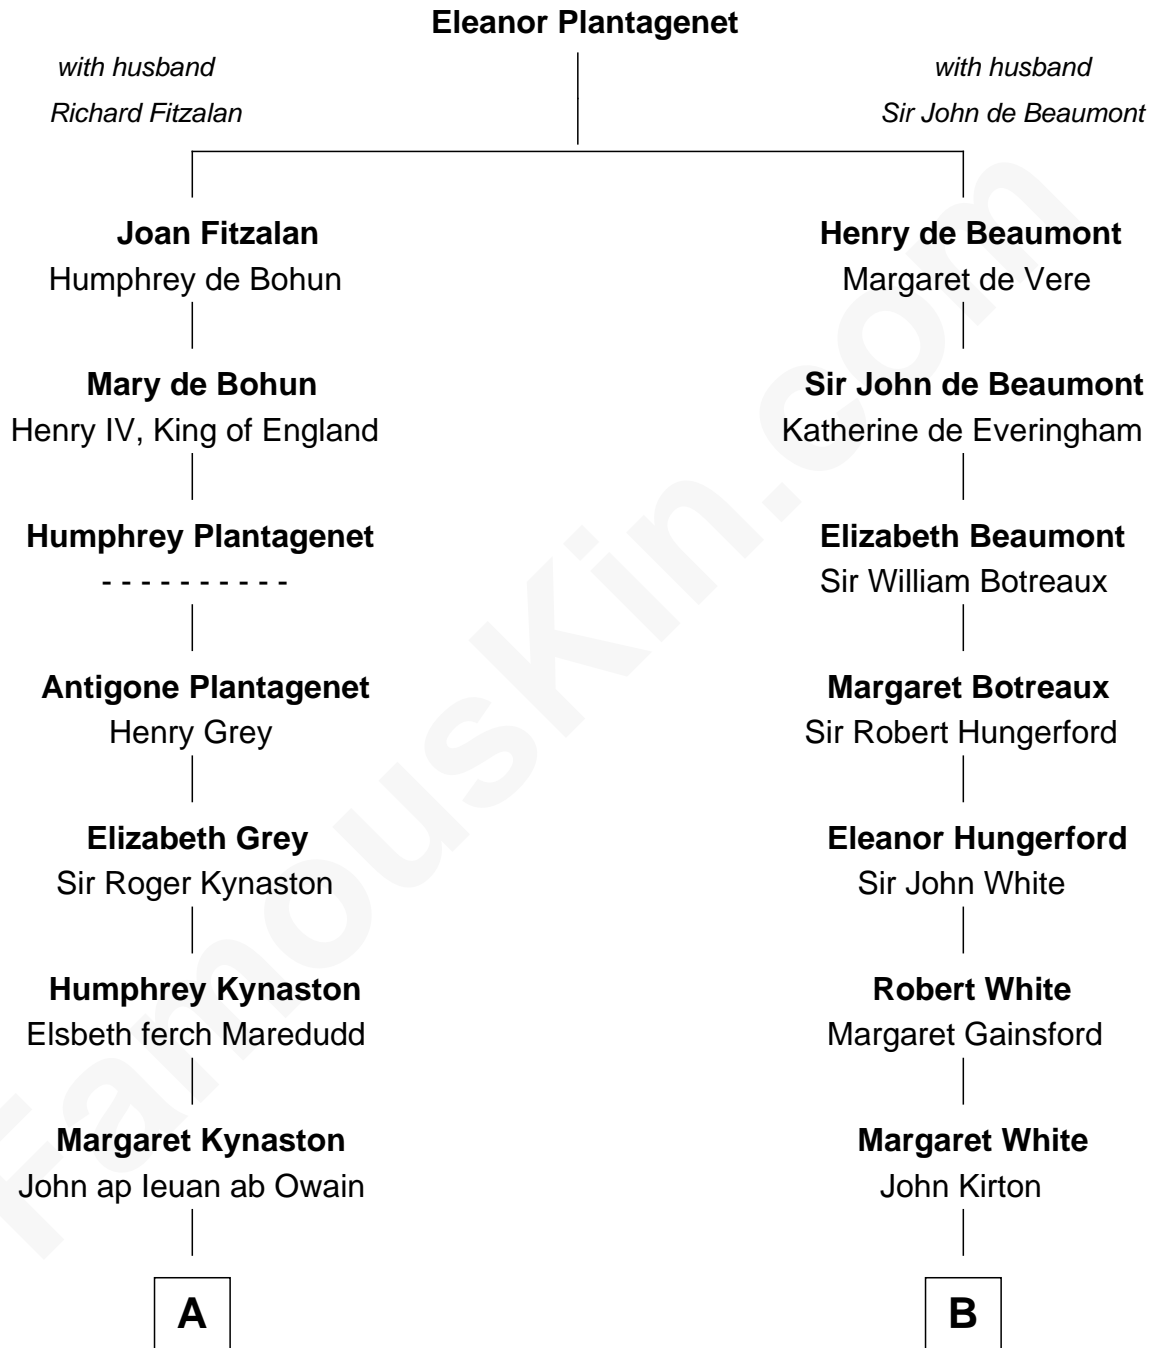

FamousKin.com
Relationship Chart of
Christopher Reeve
Movie Actor

17th cousin 3 times removed of
Guillermo Billinghurst
31st President of Peru

C

—
Augustus Henry Reeve
Margaretta Willis Baldwin

—
Richard Henry Reeve
Anne Conrad D'Olier

—
Franklin D'Olier Reeve
Barbara Pitney Lamb

—
Christopher Reeve
Movie Actor

FamousKin.com