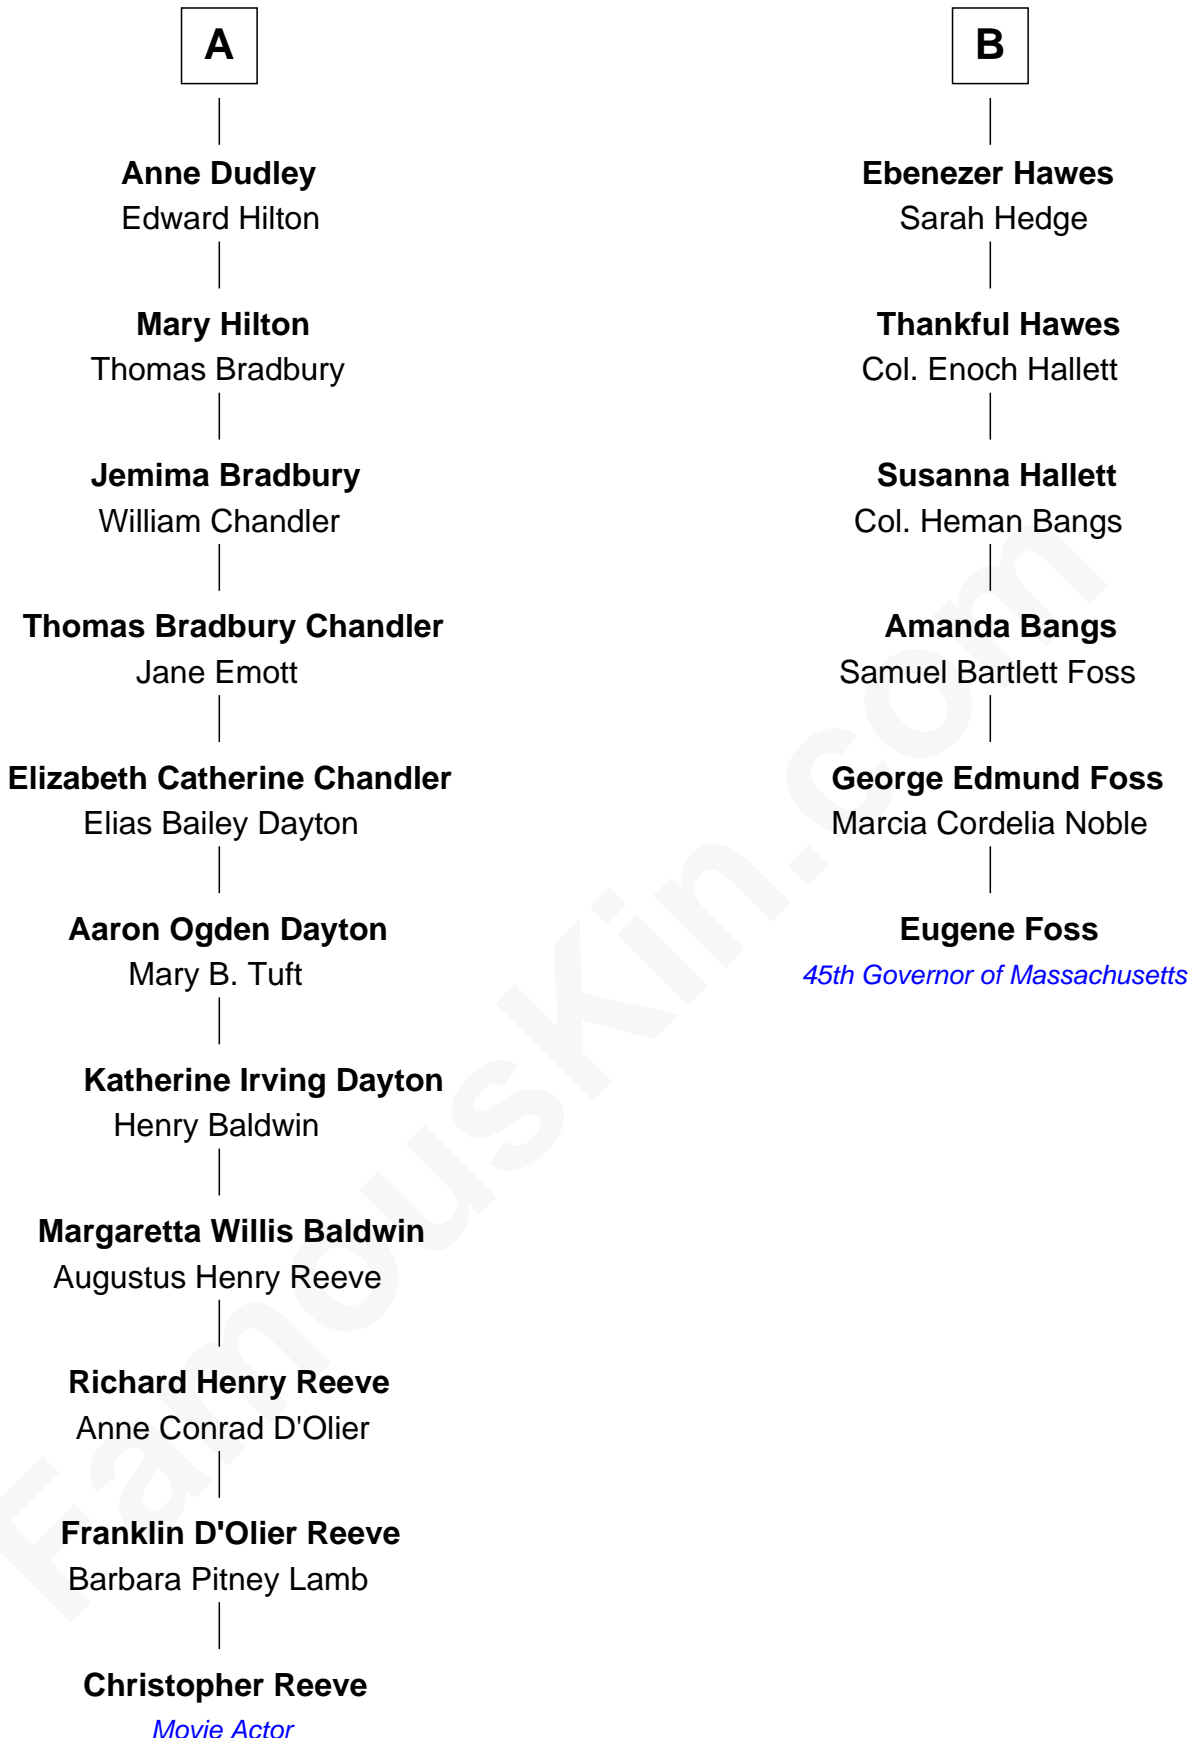

FamousKin.com
Relationship Chart of
Christopher Reeve
Movie Actor

12th cousin 5 times removed of
Eugene Foss
45th Governor of Massachusetts

Christopher Reeve photo by [Jbfrankel](#) ([CC BY-SA 3.0](#))