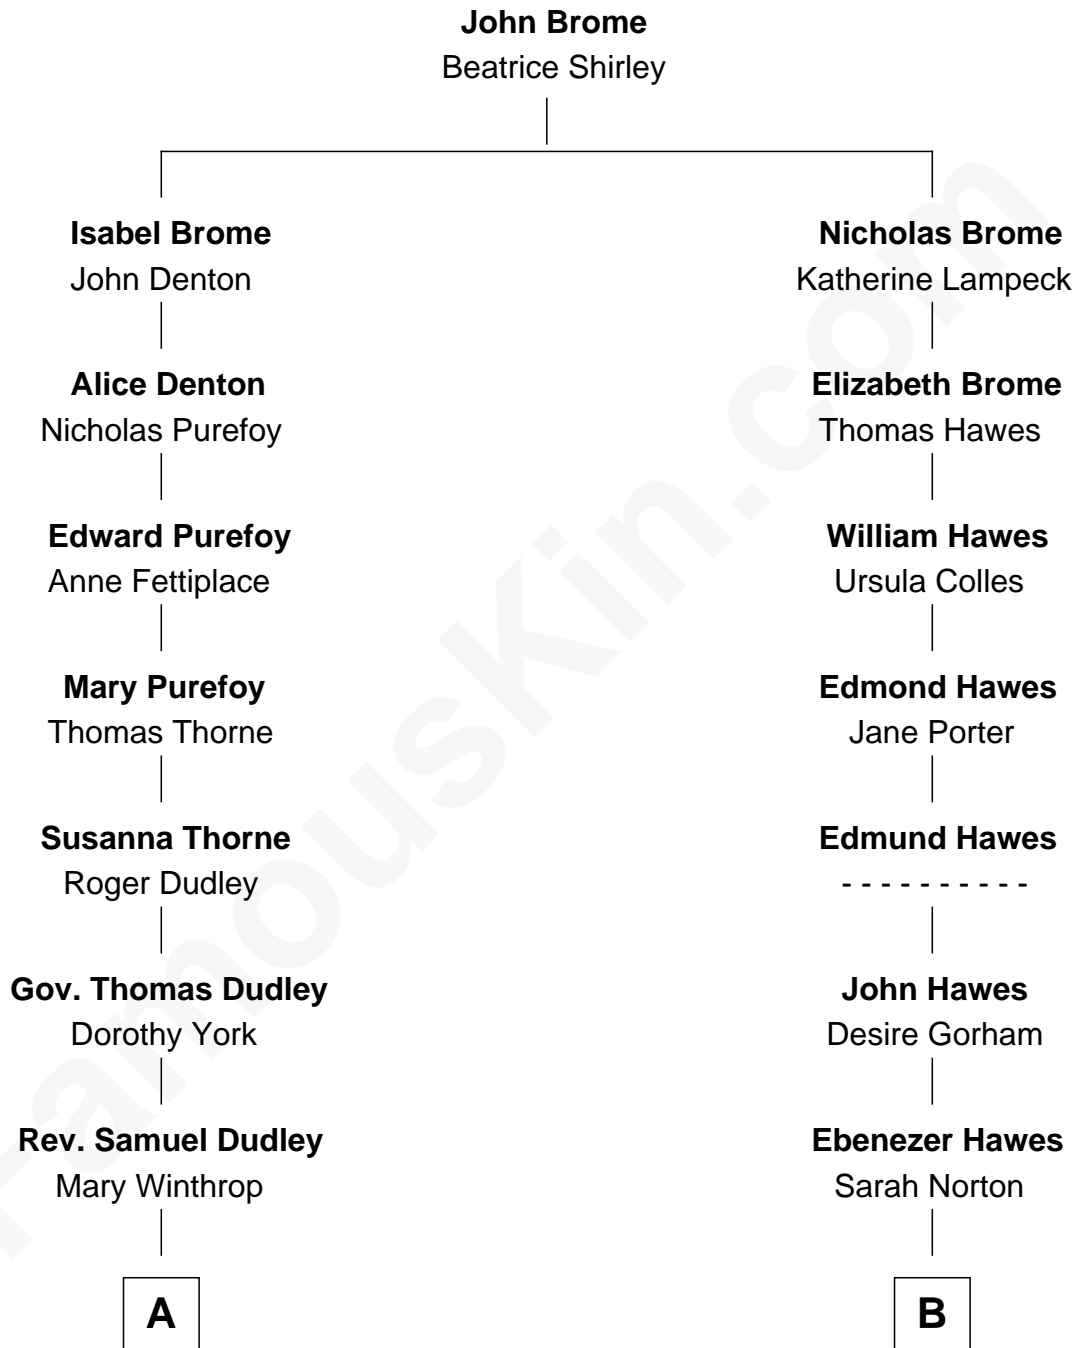

FamousKin.com
Relationship Chart of
Christopher Reeve
Movie Actor

12th cousin 5 times removed of
Eugene Foss
45th Governor of Massachusetts

Christopher Reeve photo by [Jbfrankel](#) ([CC BY-SA 3.0](#))