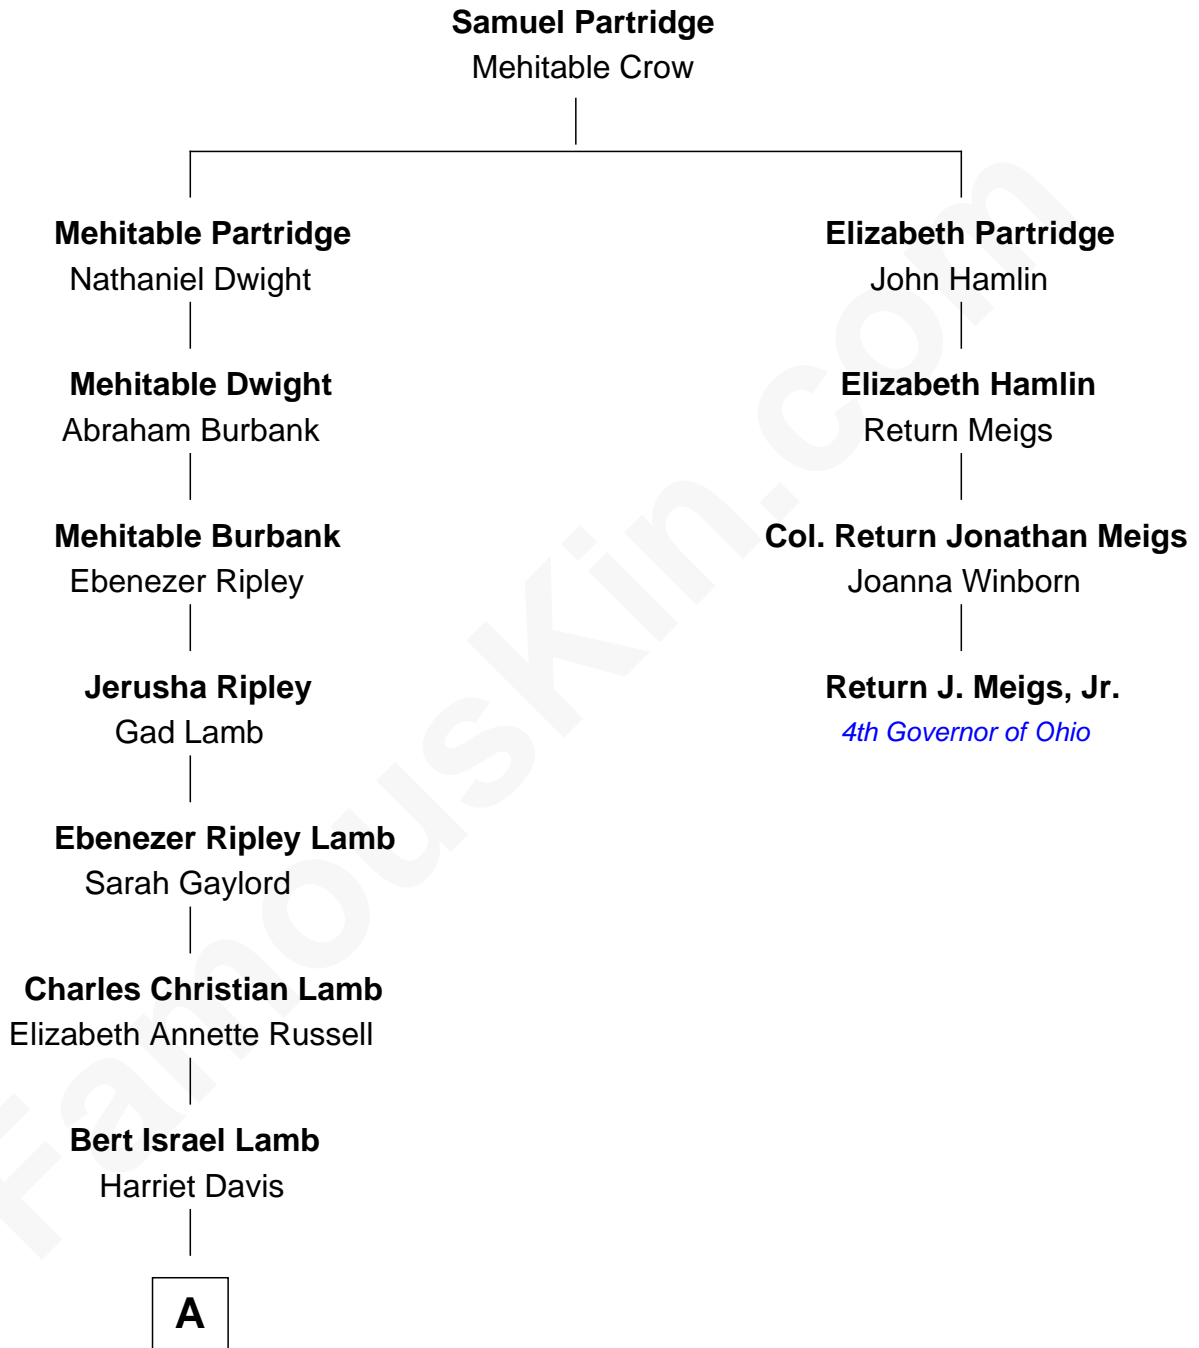

FamousKin.com
Relationship Chart of
Christopher Reeve
Movie Actor

3rd cousin 6 times removed of
Return J. Meigs, Jr.
4th Governor of Ohio

A

—
Horace Rand Lamb
Beatrice Louise Pitney

—
Barbara Pitney Lamb
Franklin D'Olier Reeve