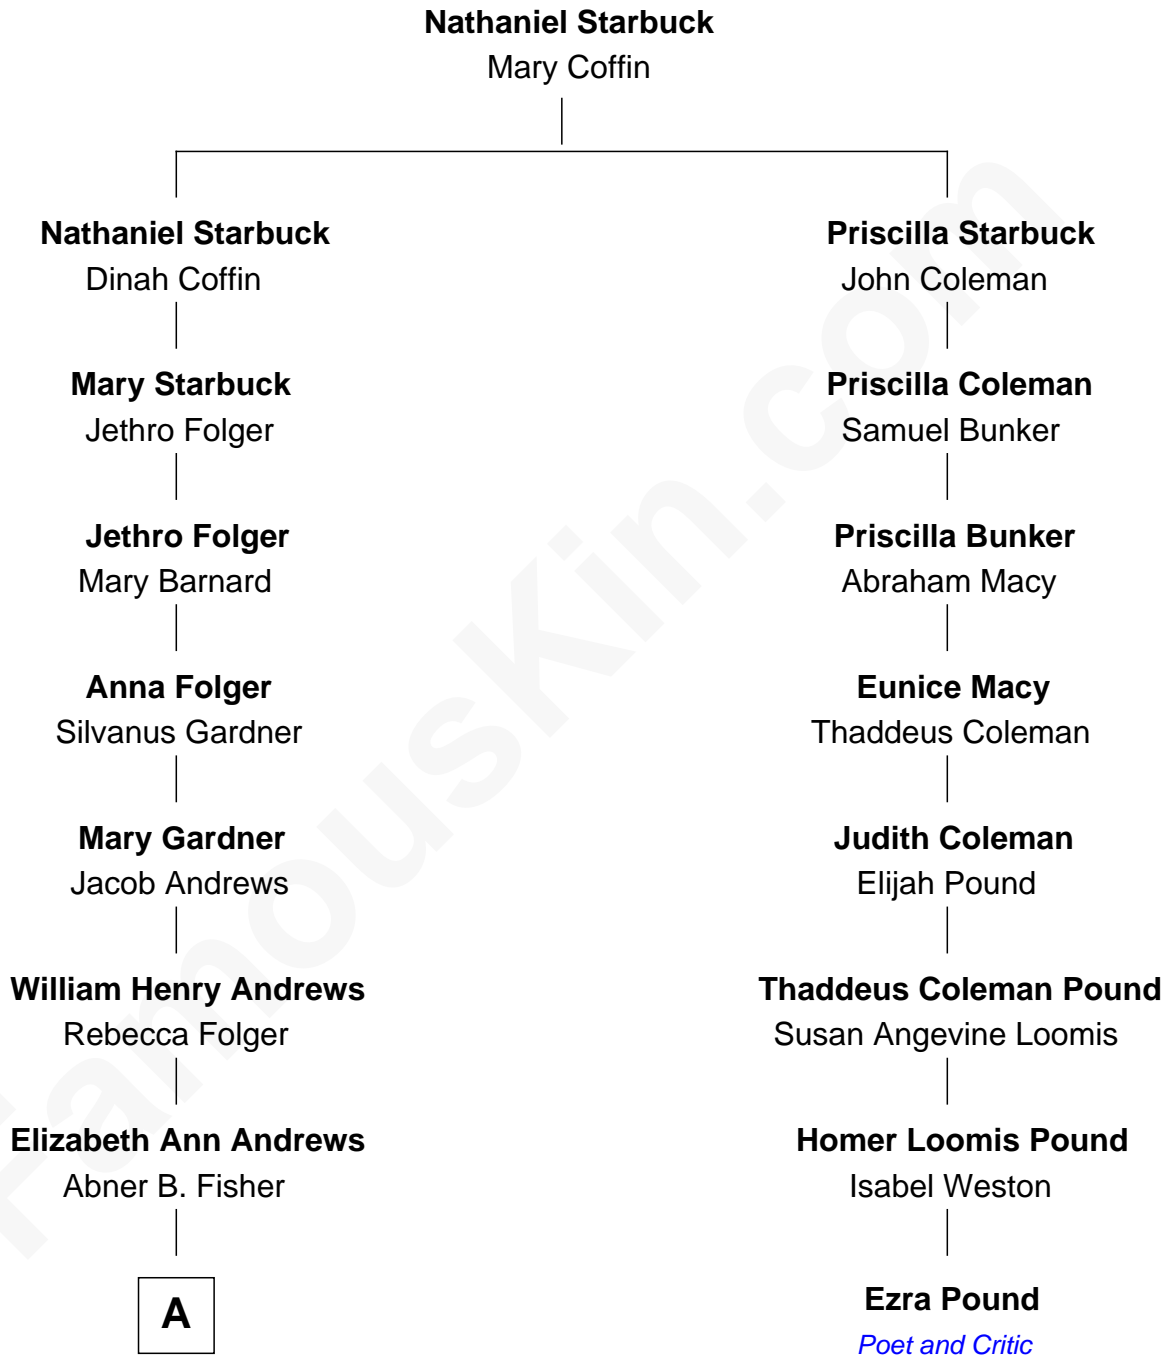

FamousKin.com Relationship Chart of

Amy Poehler

Actress and Comedienne

7th cousin 4 times removed of

Ezra Pound

Expatriate American Poet and Critic

A

—
Eugene B. Fisher
Frances Catharine Baxendale

—
Elizabeth Adelaide Fisher
James S. Andrews

—
Anna Marie Andrews
Carl Poehler

—
William Grinstead Poehler
Eileen Frances Milmore

—
Amy Poehler
Actress and Comedienne