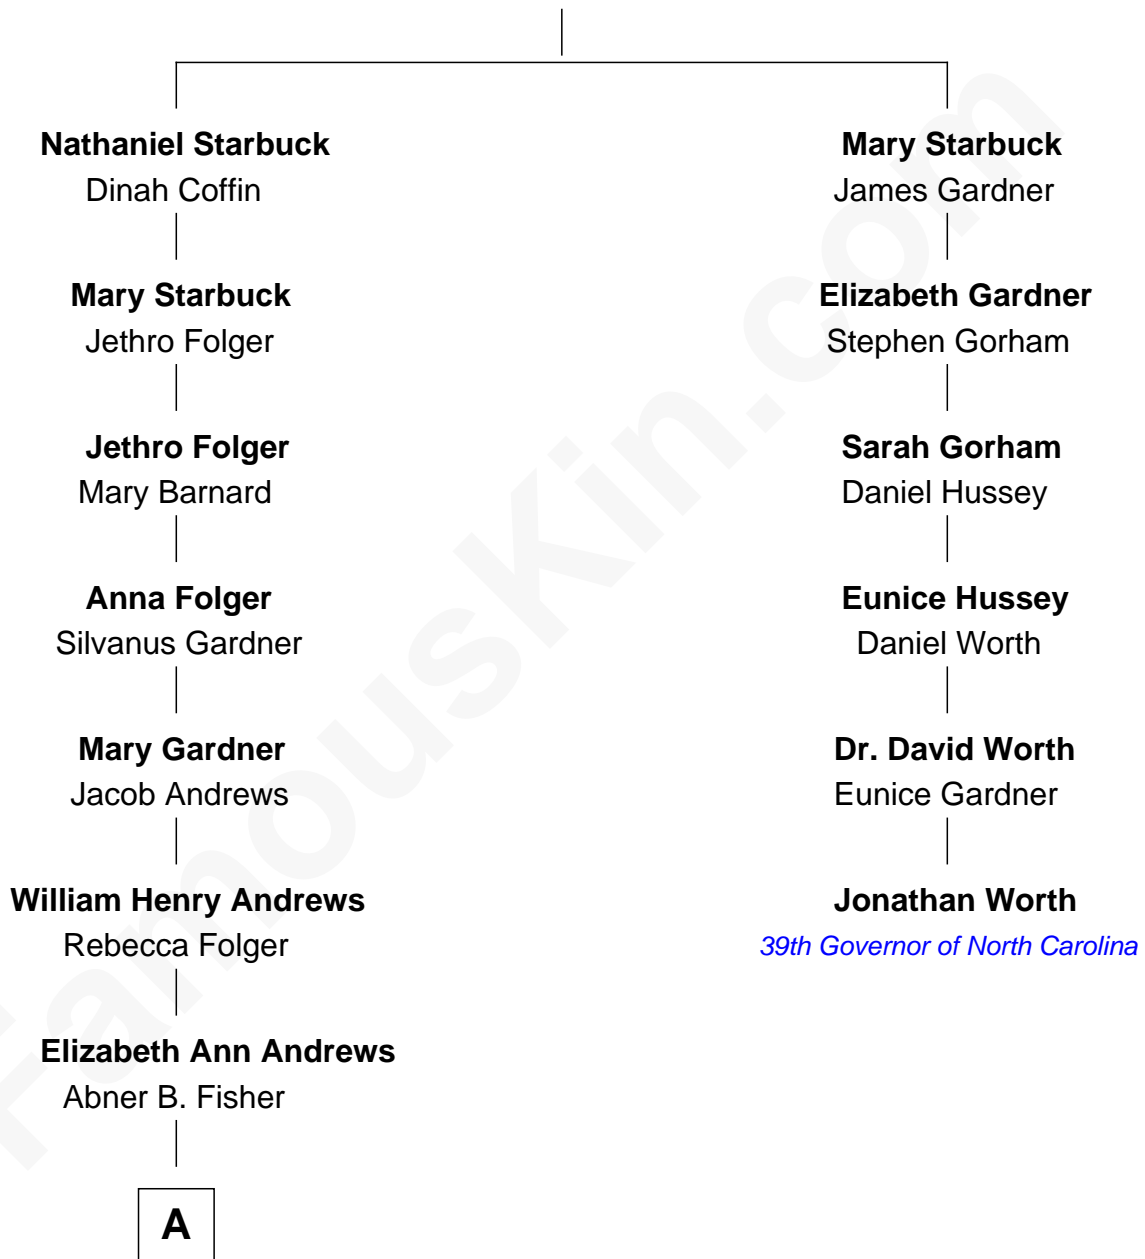

FamousKin.com Relationship Chart of

Amy Poehler

Actress and Comedienne

5th cousin 6 times removed of

Jonathan Worth

39th Governor of North Carolina

Nathaniel Starbuck

Mary Coffin

A

—
Eugene B. Fisher
Frances Catharine Baxendale

—
Elizabeth Adelaide Fisher
James S. Andrews

—
Anna Marie Andrews
Carl Poehler

—
William Grinstead Poehler
Eileen Frances Milmore

—
Amy Poehler
Actress and Comedienne