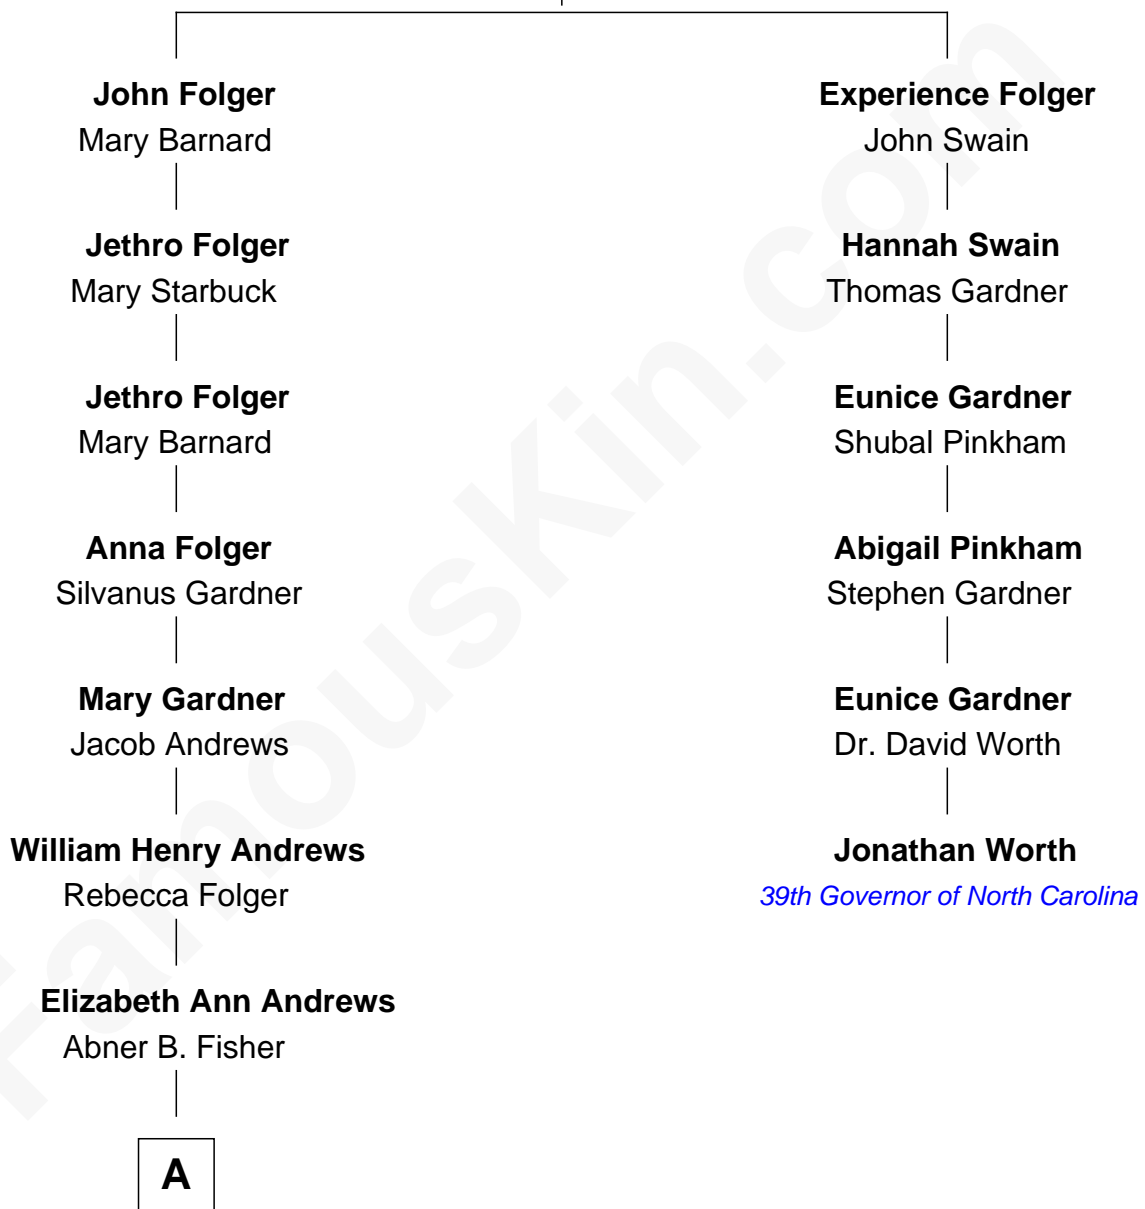

# FamousKin.com Relationship Chart of

**Amy Poehler**

*Actress and Comedienne*

5th cousin 6 times removed of

**Jonathan Worth**

*39th Governor of North Carolina*

**Peter Folger**

Mary Morrill

**A**

—  
**Eugene B. Fisher**  
Frances Catharine Baxendale

—  
**Elizabeth Adelaide Fisher**  
James S. Andrews

—  
**Anna Marie Andrews**  
Carl Poehler

—  
**William Grinstead Poehler**  
Eileen Frances Milmore