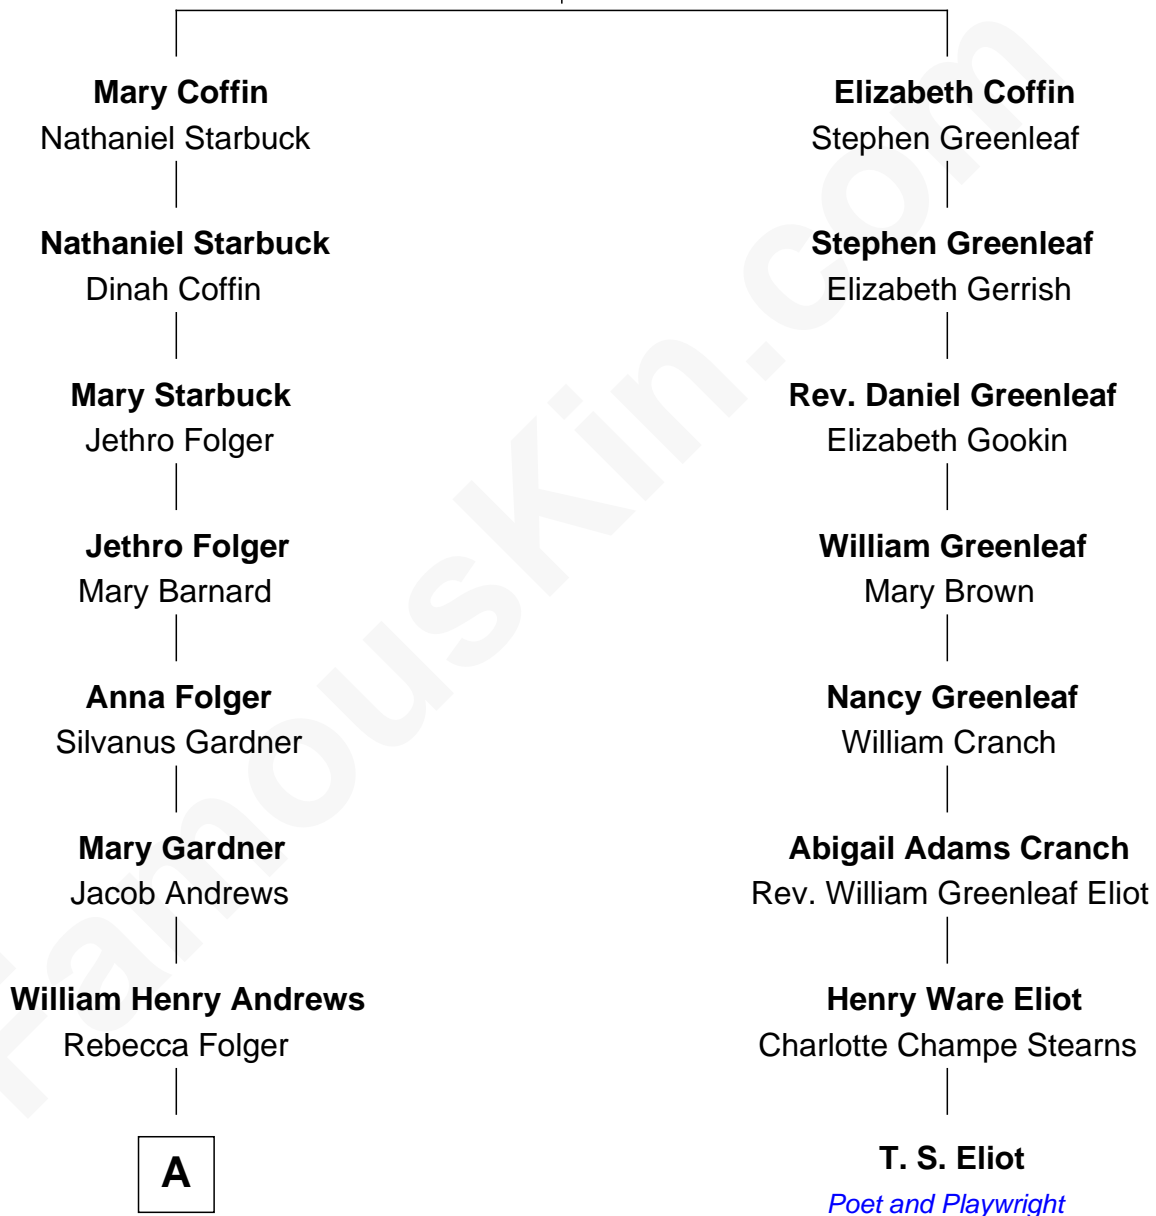

FamousKin.com Relationship Chart of

Amy Poehler

Actress and Comedienne

7th cousin 5 times removed of

T. S. Eliot

Poet and Playwright

Tristram Coffin

Dionis Stevens

A

Elizabeth Ann Andrews

Abner B. Fisher

Eugene B. Fisher

Frances Catharine Baxendale

Elizabeth Adelaide Fisher

James S. Andrews

Anna Marie Andrews