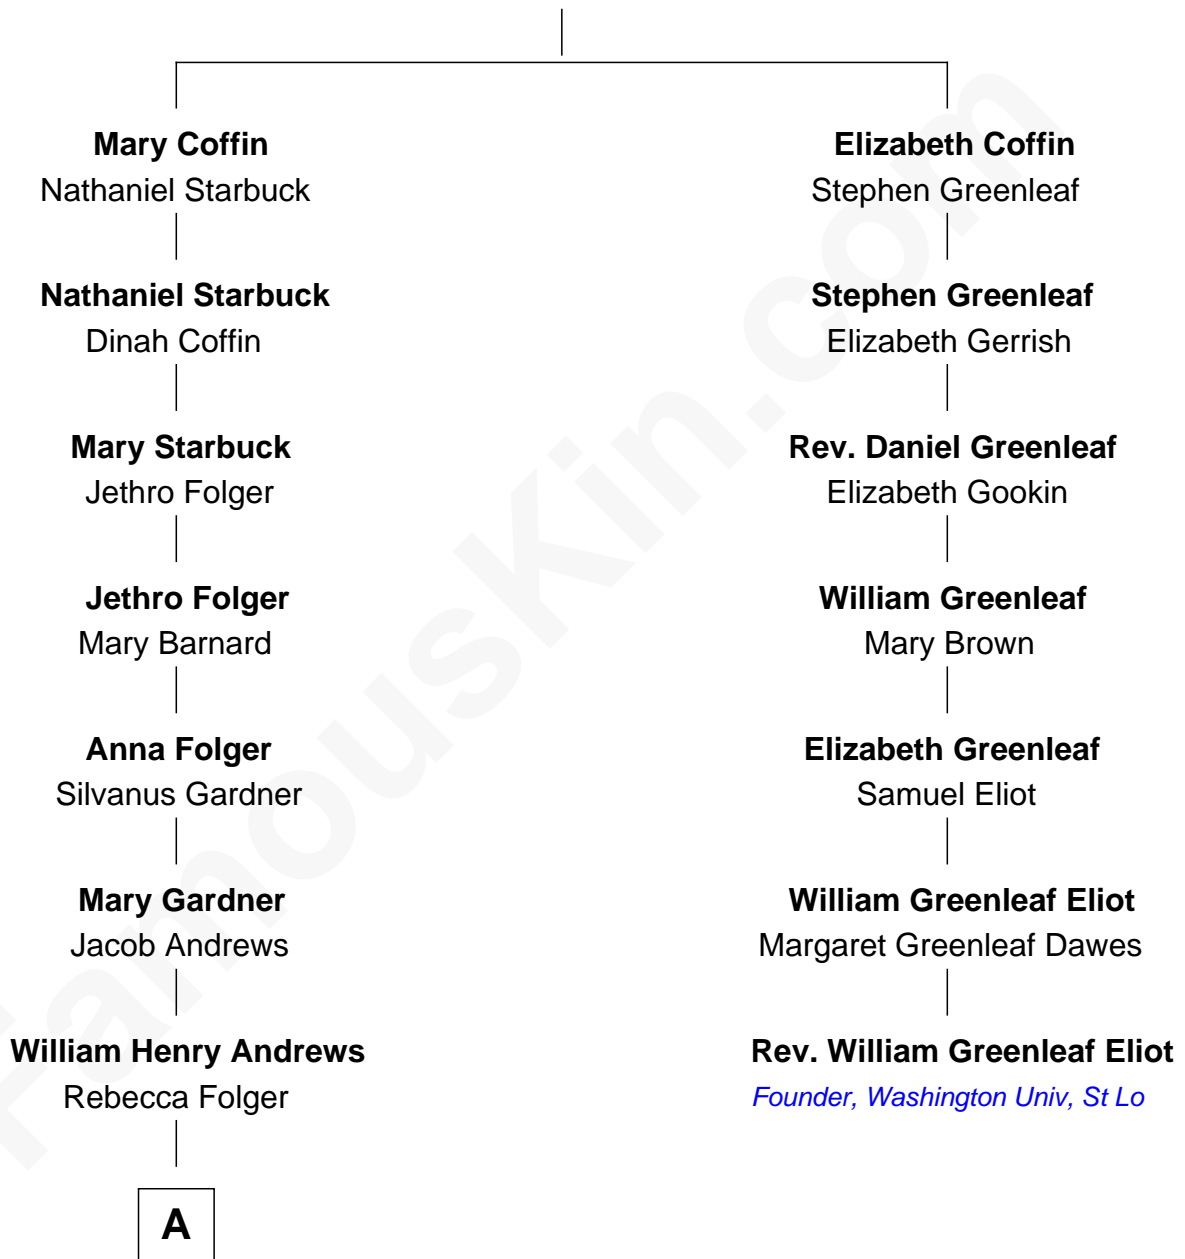

# FamousKin.com Relationship Chart of

**Amy Poehler**

*Actress and Comedienne*

6th cousin 6 times removed of

**Rev. William Greenleaf Eliot**

*Founder, Washington Univ - St Louis*

**Tristram Coffin**

Dionis Stevens

**A**

**Elizabeth Ann Andrews**

Abner B. Fisher

**Eugene B. Fisher**

Frances Catharine Baxendale

**Elizabeth Adelaide Fisher**

James S. Andrews

**Anna Marie Andrews**

Carl Poehler

**William Grinstead Poehler**

Eileen Frances Milmore

**Amy Poehler**

*Actress and Comedienne*