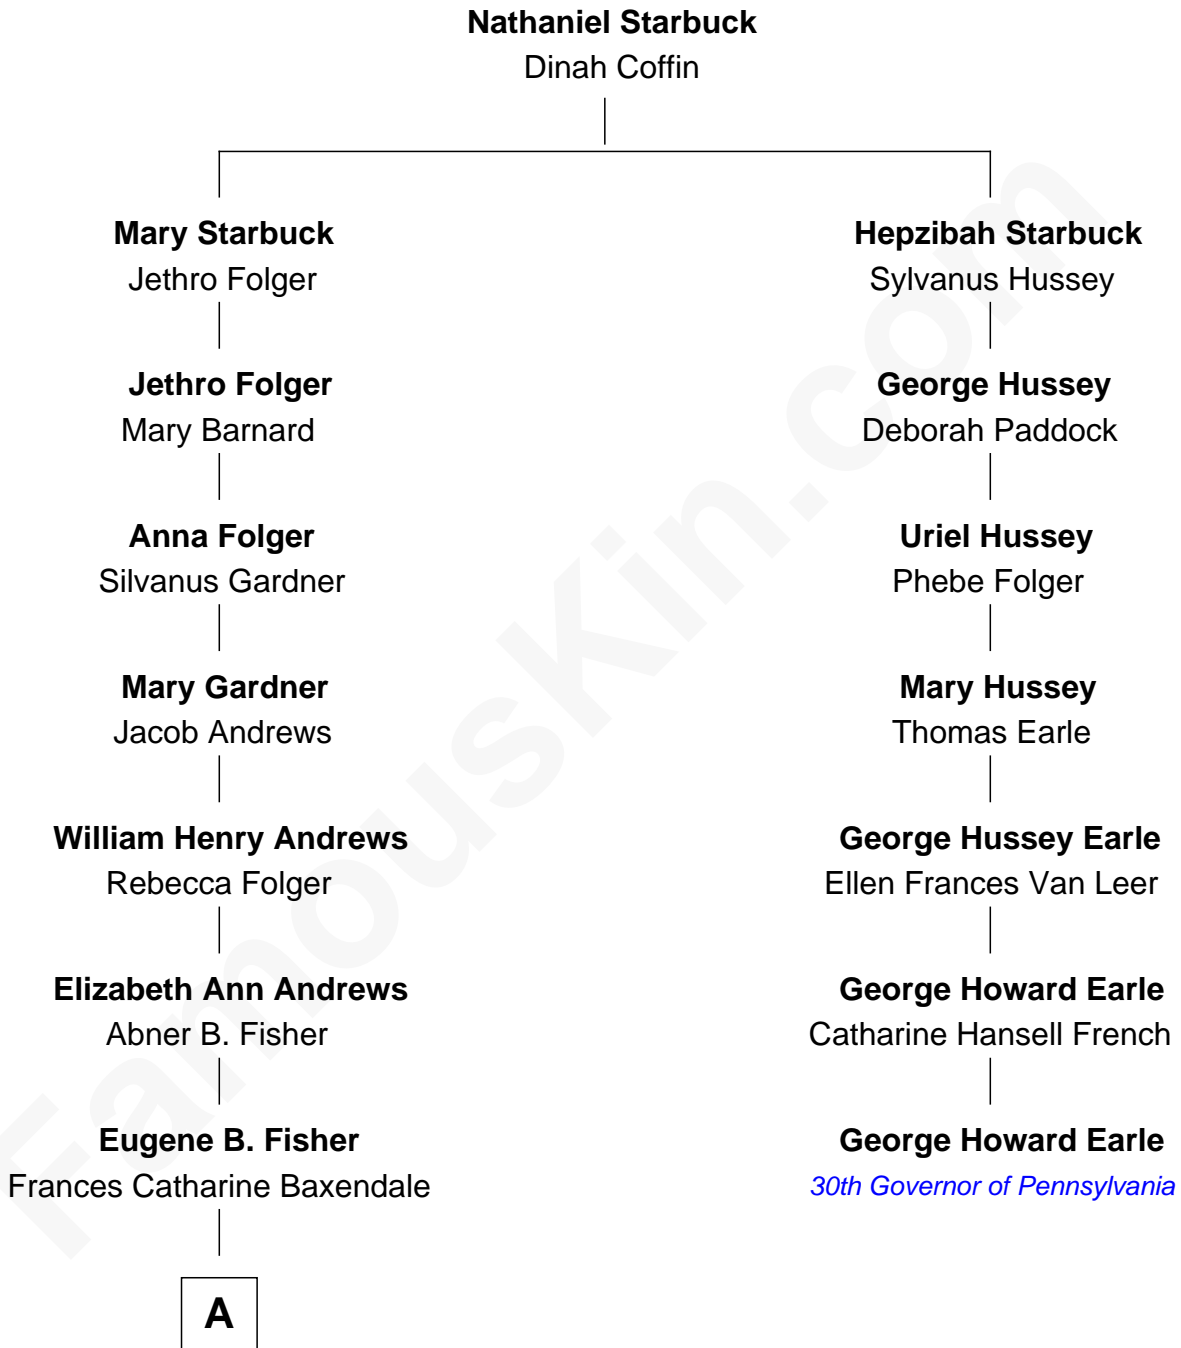

FamousKin.com Relationship Chart of

Amy Poehler

Actress and Comedienne

6th cousin 4 times removed of

George Howard Earle

30th Governor of Pennsylvania

A

—
Elizabeth Adelaide Fisher

James S. Andrews

—
Anna Marie Andrews

Carl Poehler

—
William Grinstead Poehler

Eileen Frances Milmore

—
Amy Poehler

Actress and Comedienne