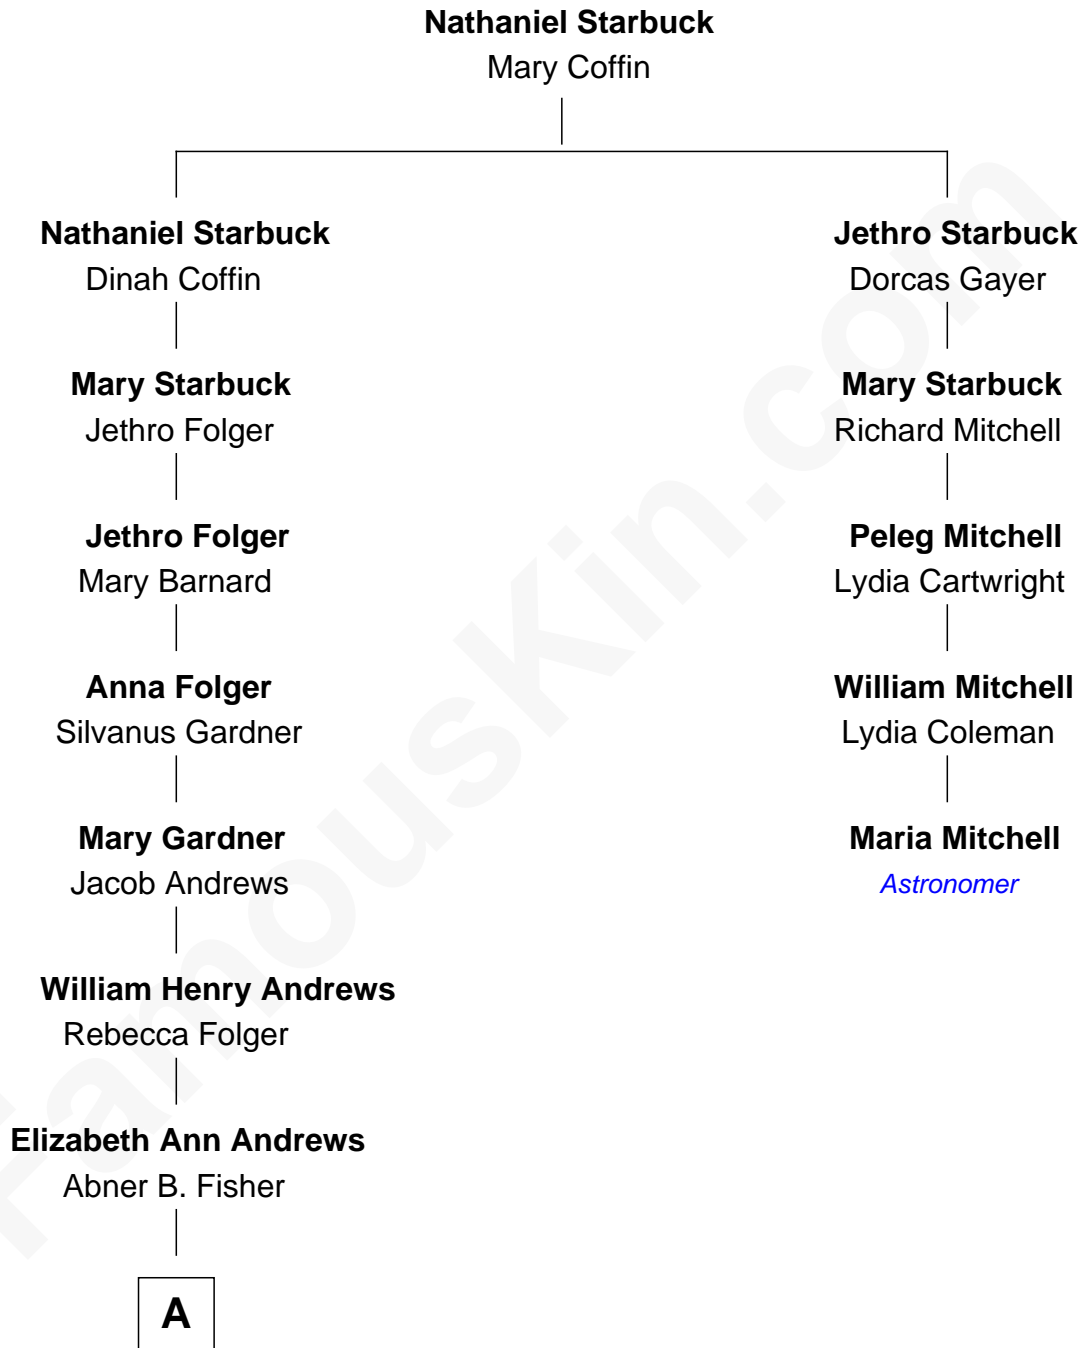

FamousKin.com Relationship Chart of

Amy Poehler

Actress and Comedienne

4th cousin 7 times removed of

Maria Mitchell

Astronomer

A

—
Eugene B. Fisher
Frances Catharine Baxendale

—
Elizabeth Adelaide Fisher
James S. Andrews

—
Anna Marie Andrews
Carl Poehler

—
William Grinstead Poehler
Eileen Frances Milmore

—
Amy Poehler
Actress and Comedienne