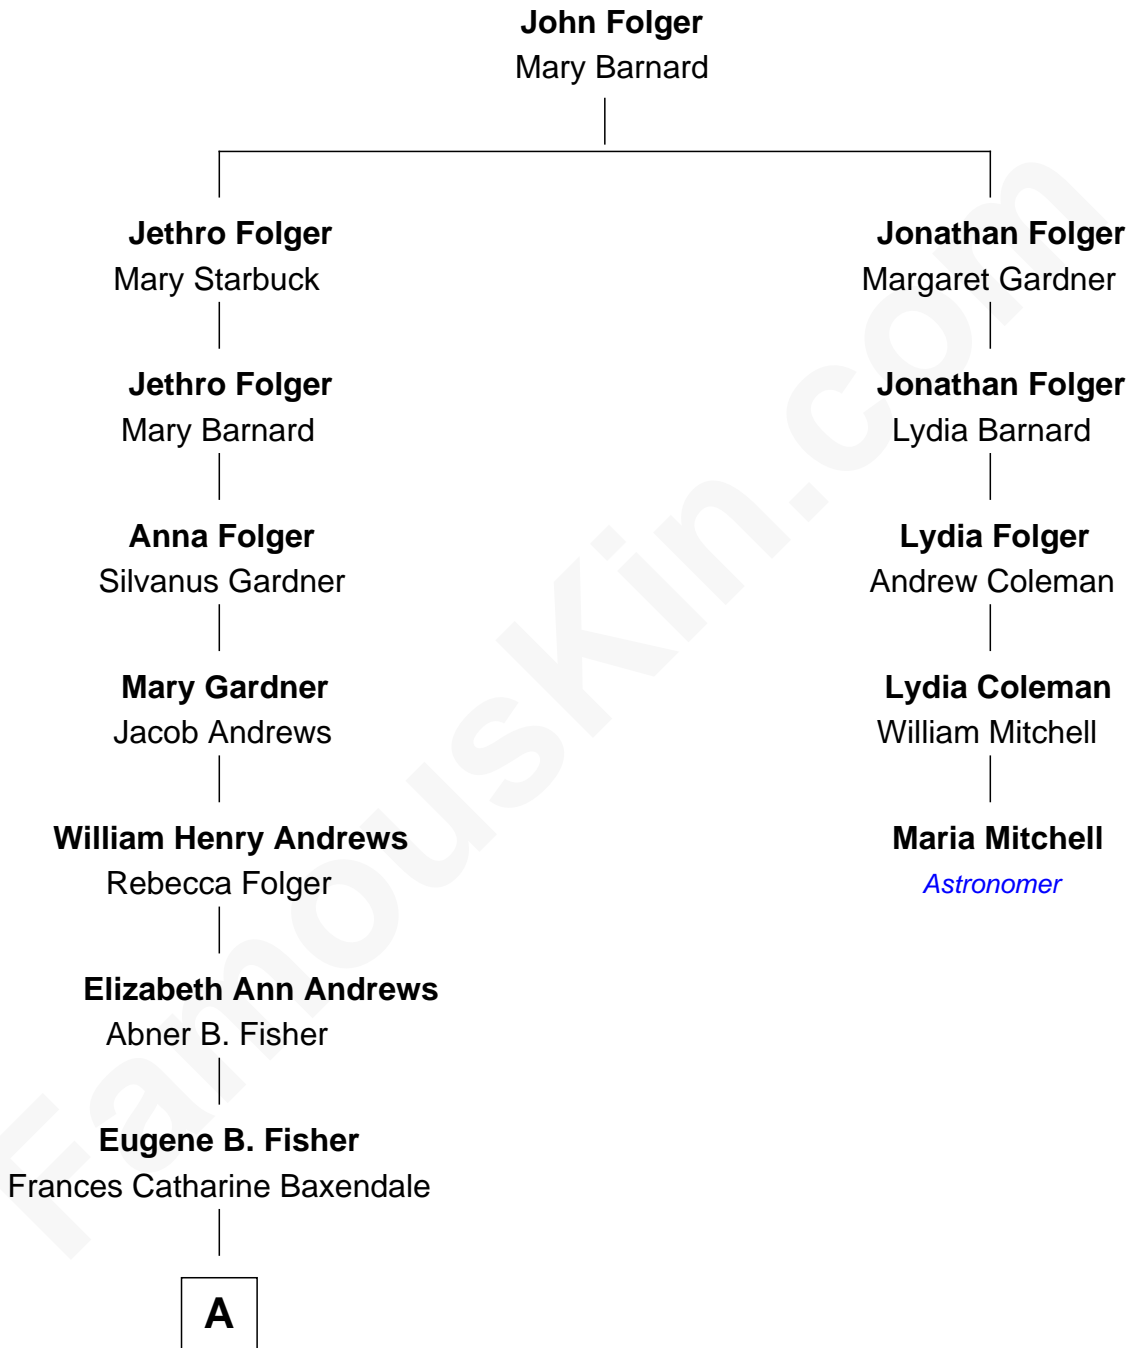

FamousKin.com Relationship Chart of

Amy Poehler

Actress and Comedienne

4th cousin 6 times removed of

Maria Mitchell

Astronomer

A

—
Elizabeth Adelaide Fisher

James S. Andrews

—
Anna Marie Andrews

Carl Poehler

—
William Grinstead Poehler

Eileen Frances Milmore

—
Amy Poehler

Actress and Comedienne

FamousKin.com