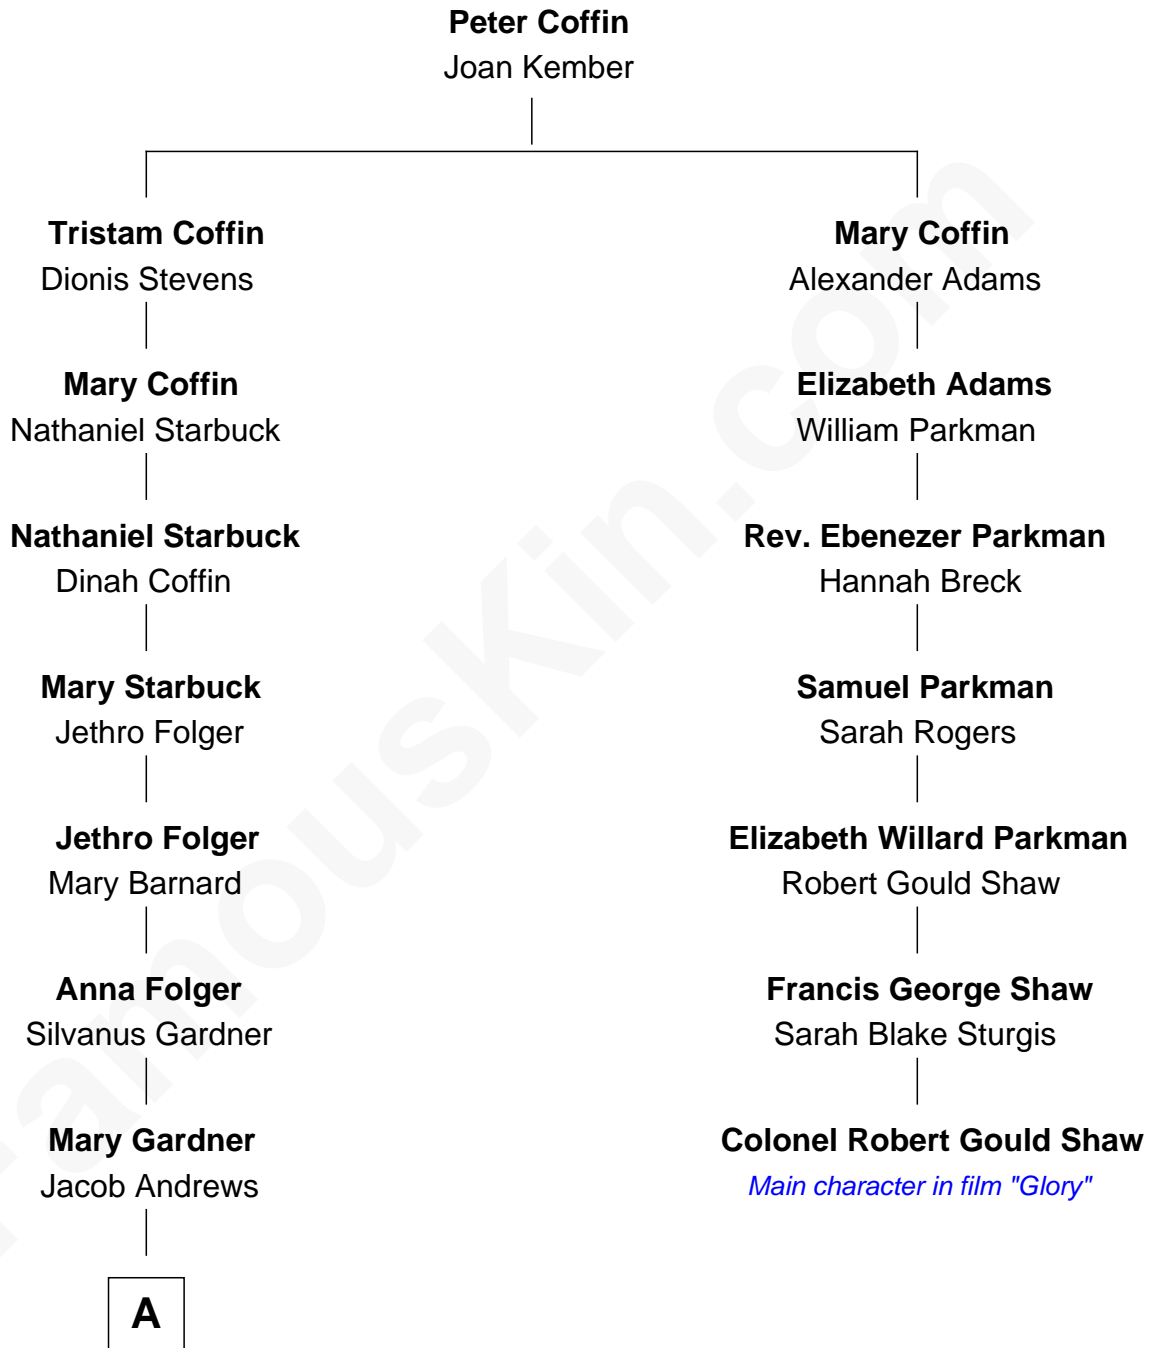

FamousKin.com Relationship Chart of

Amy Poehler

Actress and Comedienne

6th cousin 7 times removed of

Colonel Robert Gould Shaw

U.S. Civil War leader of film "Glory" fame

A

William Henry Andrews

Rebecca Folger

Elizabeth Ann Andrews

Abner B. Fisher

Eugene B. Fisher

Frances Catharine Baxendale

Elizabeth Adelaide Fisher

James S. Andrews

Anna Marie Andrews