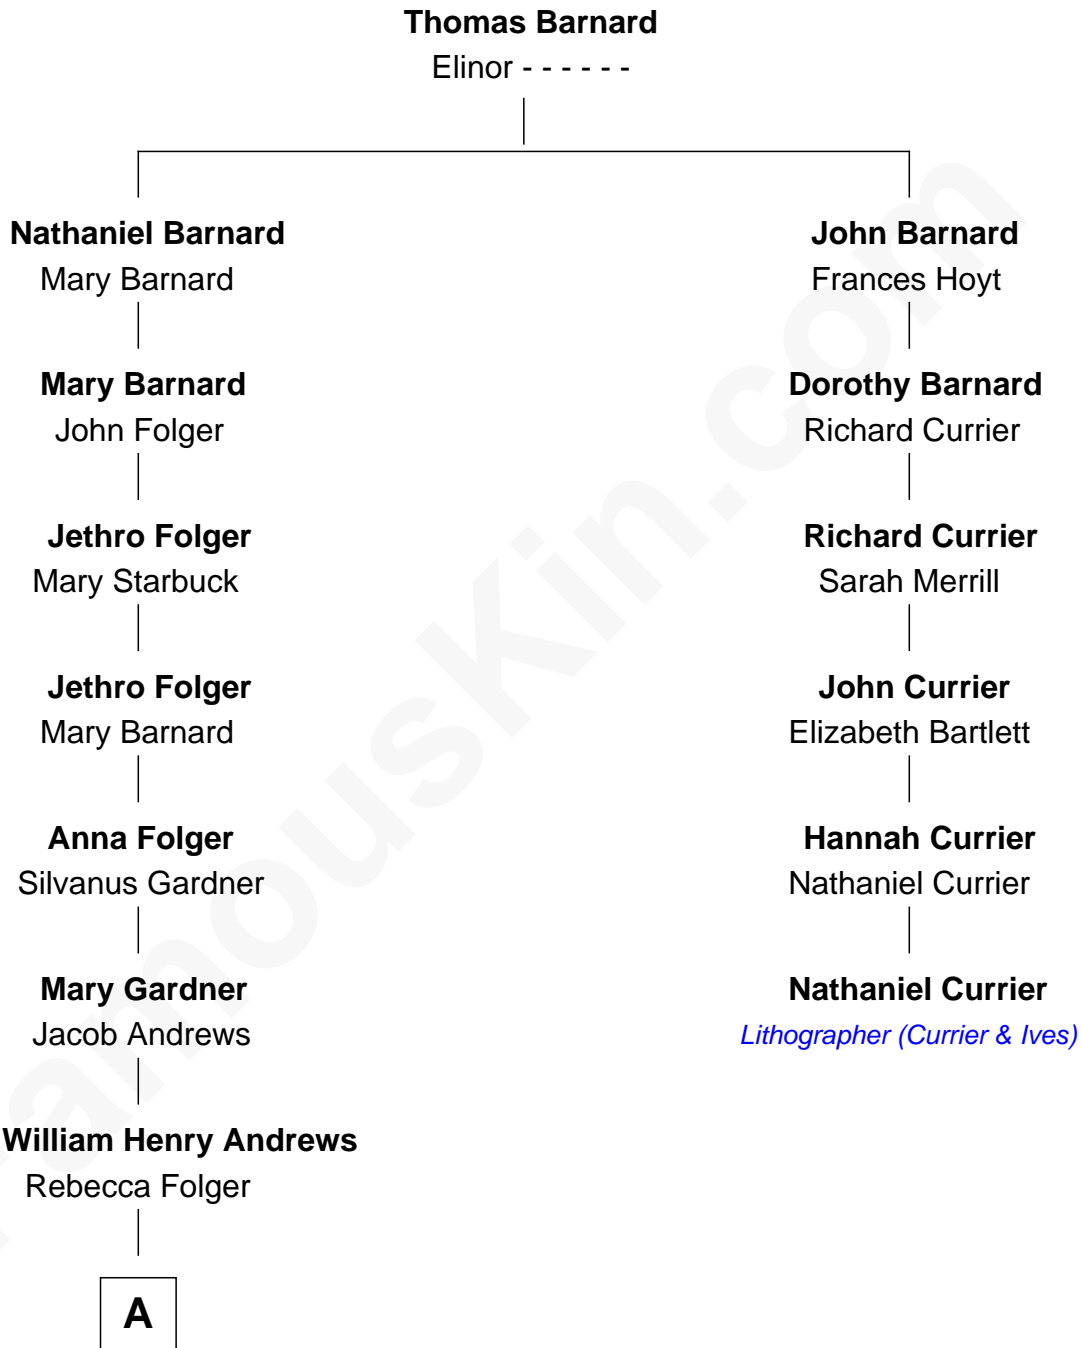

# FamousKin.com Relationship Chart of

**Amy Poehler**

*Actress and Comedienne*

5th cousin 7 times removed of

**Nathaniel Currier**

*Lithographer (Currier & Ives)*

**A**

**Elizabeth Ann Andrews**

Abner B. Fisher

**Eugene B. Fisher**

Frances Catharine Baxendale

**Elizabeth Adelaide Fisher**

James S. Andrews

**Anna Marie Andrews**

Carl Poehler

**William Grinstead Poehler**

Eileen Frances Milmore

**Amy Poehler**

*Actress and Comedienne*