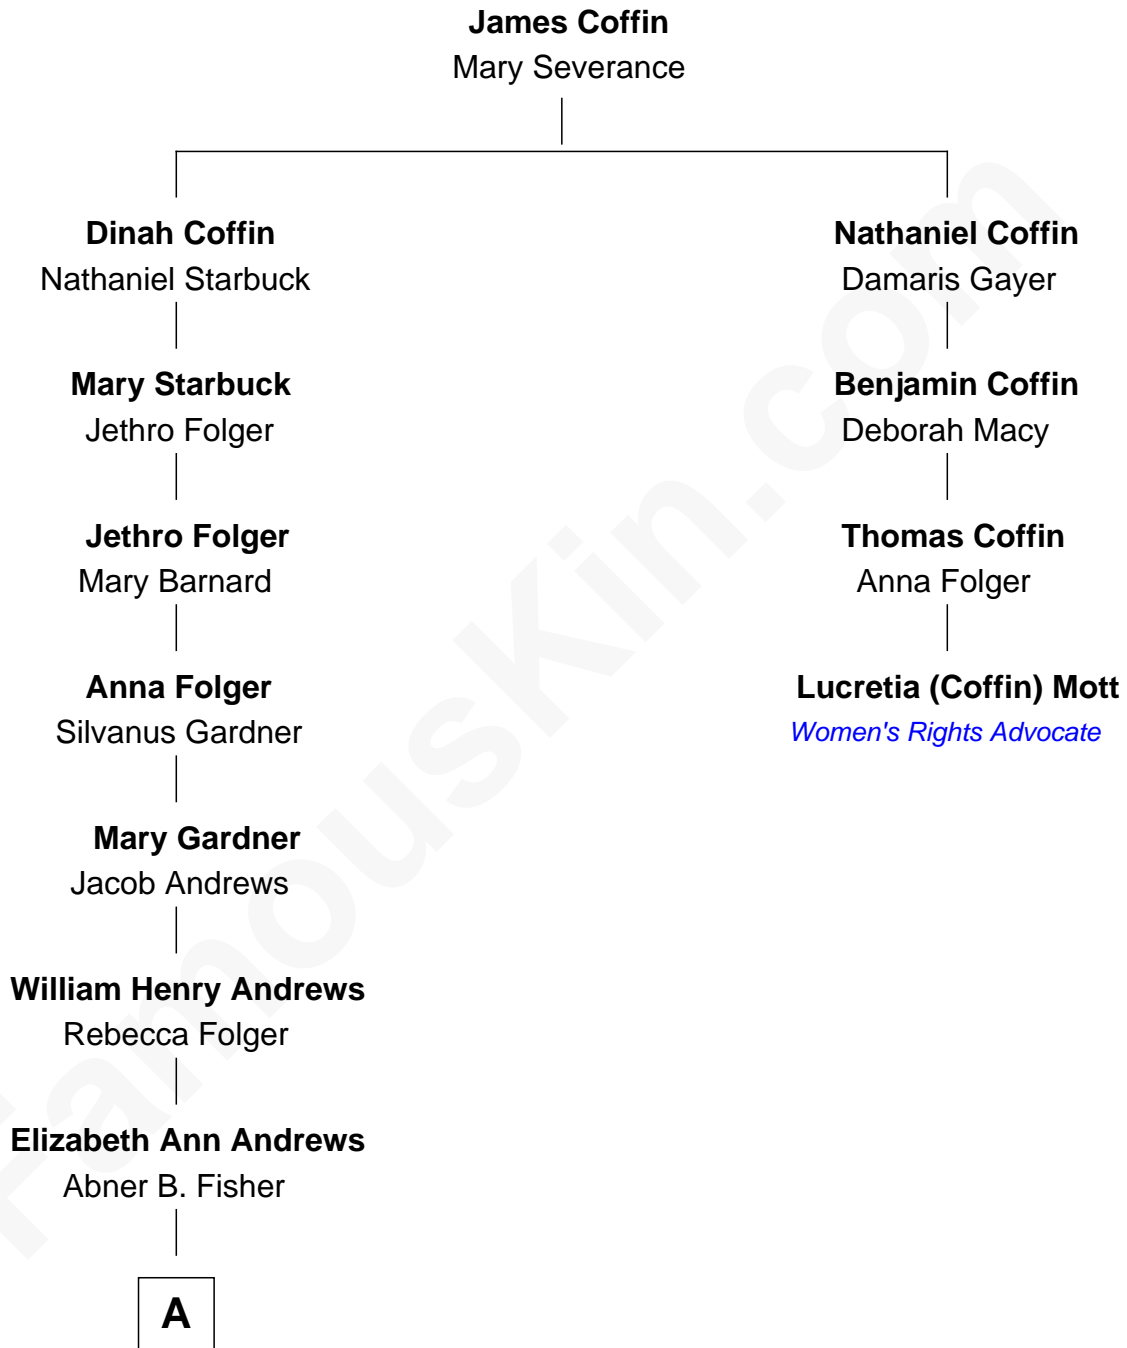

FamousKin.com Relationship Chart of

Amy Poehler

Actress and Comedienne

3rd cousin 8 times removed of

Lucretia (Coffin) Mott

Abolitionist and Women's Rights Advocate

A

—
Eugene B. Fisher
Frances Catharine Baxendale

—
Elizabeth Adelaide Fisher
James S. Andrews

—
Anna Marie Andrews
Carl Poehler

—
William Grinstead Poehler
Eileen Frances Milmore

—
Amy Poehler
Actress and Comedienne