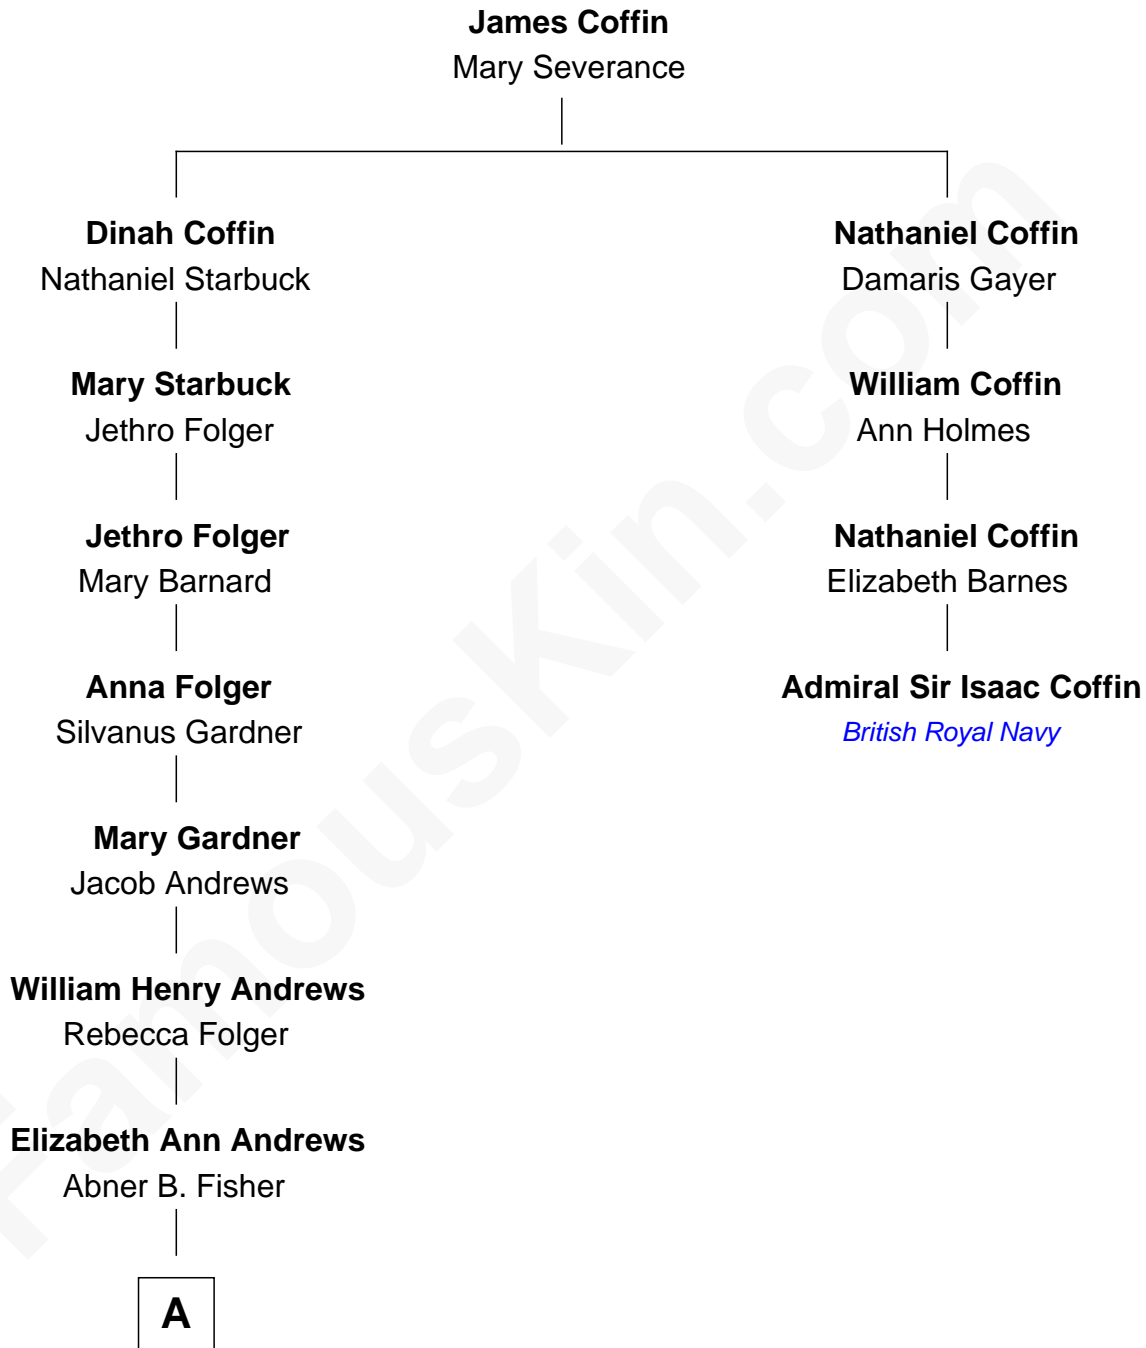

FamousKin.com Relationship Chart of

Amy Poehler

Actress and Comedienne

3rd cousin 8 times removed of

Admiral Sir Isaac Coffin

British Royal Navy

A

—
Eugene B. Fisher
Frances Catharine Baxendale

—
Elizabeth Adelaide Fisher
James S. Andrews

—
Anna Marie Andrews
Carl Poehler

—
William Grinstead Poehler
Eileen Frances Milmore

—
Amy Poehler
Actress and Comedienne

FamousKin.com