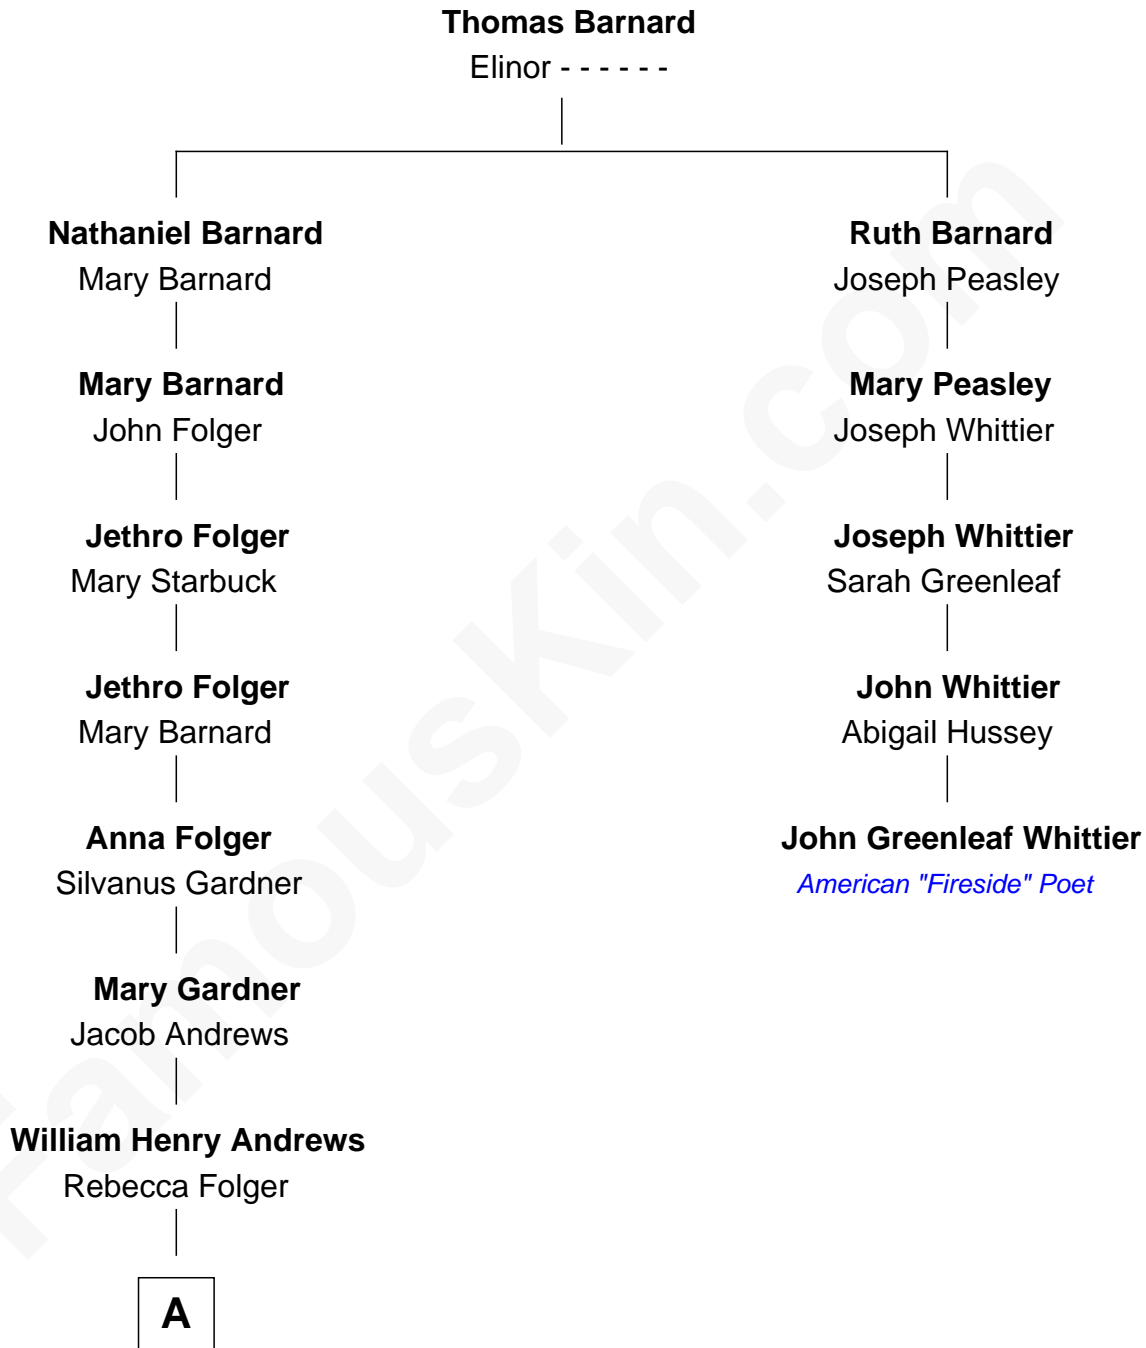

FamousKin.com Relationship Chart of

Amy Poehler

Actress and Comedienne

4th cousin 8 times removed of

John Greenleaf Whittier

American "Fireside" Poet

A

Elizabeth Ann Andrews

Abner B. Fisher

Eugene B. Fisher

Frances Catharine Baxendale

Elizabeth Adelaide Fisher

James S. Andrews

Anna Marie Andrews

Carl Poehler

William Grinstead Poehler

Eileen Frances Milmore

Amy Poehler

Actress and Comedienne