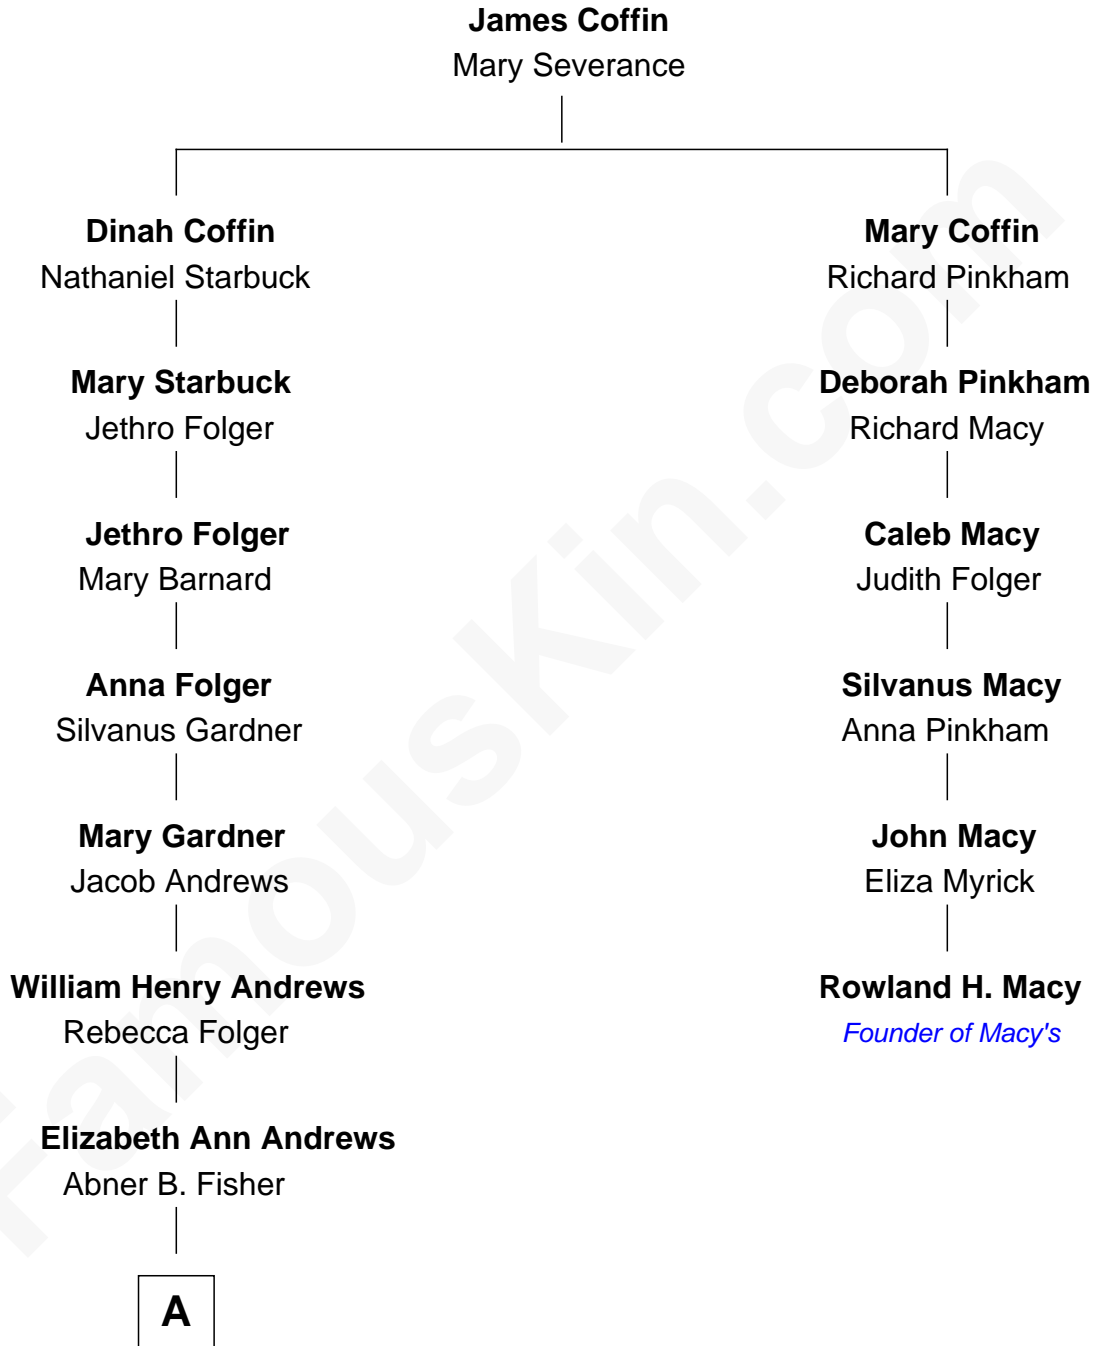

FamousKin.com Relationship Chart of

Amy Poehler

Actress and Comedienne

5th cousin 6 times removed of

Rowland H. Macy

Founder of Macy's

A

—
Eugene B. Fisher
Frances Catharine Baxendale

—
Elizabeth Adelaide Fisher
James S. Andrews

—
Anna Marie Andrews
Carl Poehler

—
William Grinstead Poehler
Eileen Frances Milmore

—
Amy Poehler
Actress and Comedienne