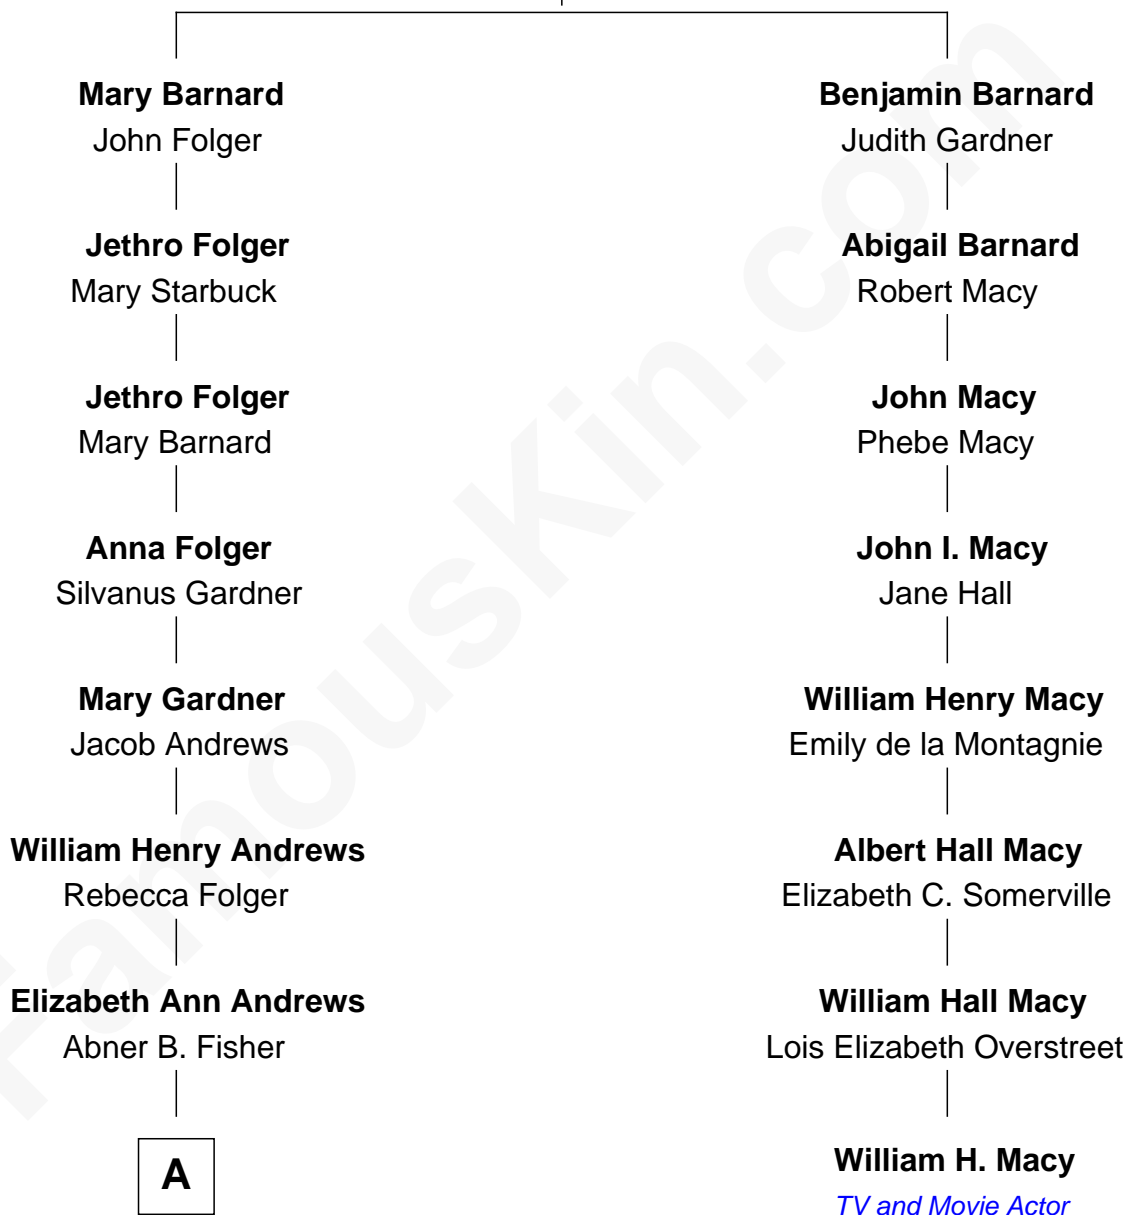

FamousKin.com Relationship Chart of

Amy Poehler

Actress and Comedienne

7th cousin 4 times removed of

William H. Macy

TV and Movie Actor

Nathaniel Barnard

Mary Barnard

A

—
Eugene B. Fisher
Frances Catharine Baxendale

—
Elizabeth Adelaide Fisher
James S. Andrews

—
Anna Marie Andrews
Carl Poehler

—
William Grinstead Poehler
Eileen Frances Milmore

—
Amy Poehler
Actress and Comedienne