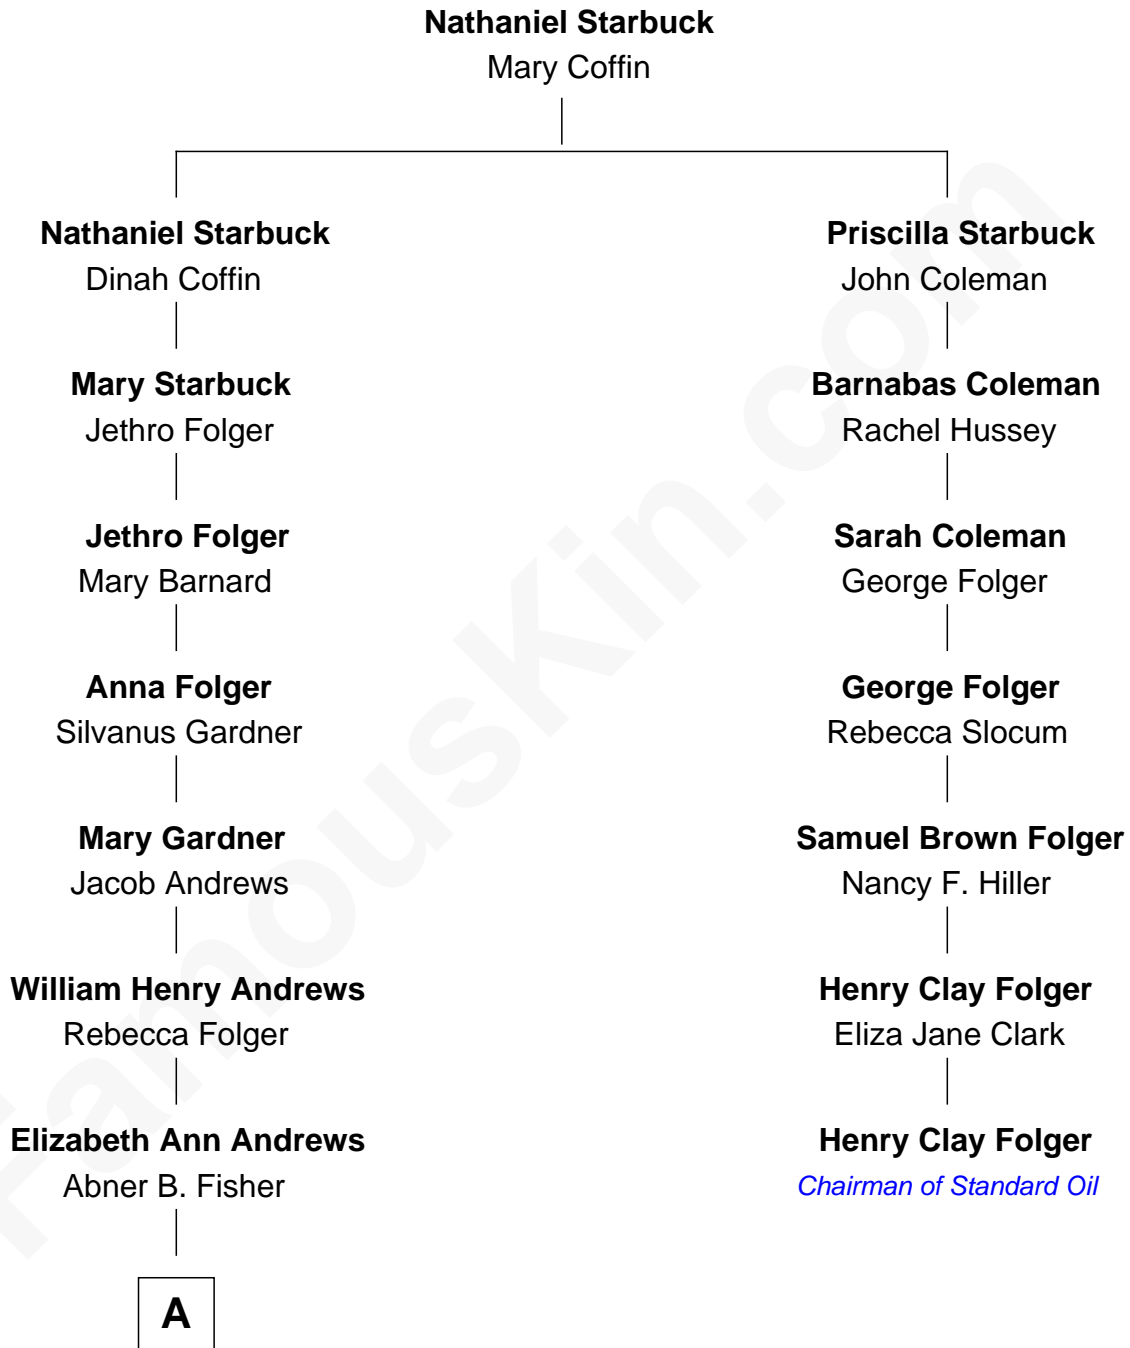

FamousKin.com Relationship Chart of

Amy Poehler

Actress and Comedienne

6th cousin 5 times removed of

Henry Clay Folger

Founder of Folger Shakespeare Library and Chairman of Standard Oil

A

—
Eugene B. Fisher
Frances Catharine Baxendale

—
Elizabeth Adelaide Fisher
James S. Andrews

—
Anna Marie Andrews
Carl Poehler

—
William Grinstead Poehler
Eileen Frances Milmore

—
Amy Poehler
Actress and Comedienne