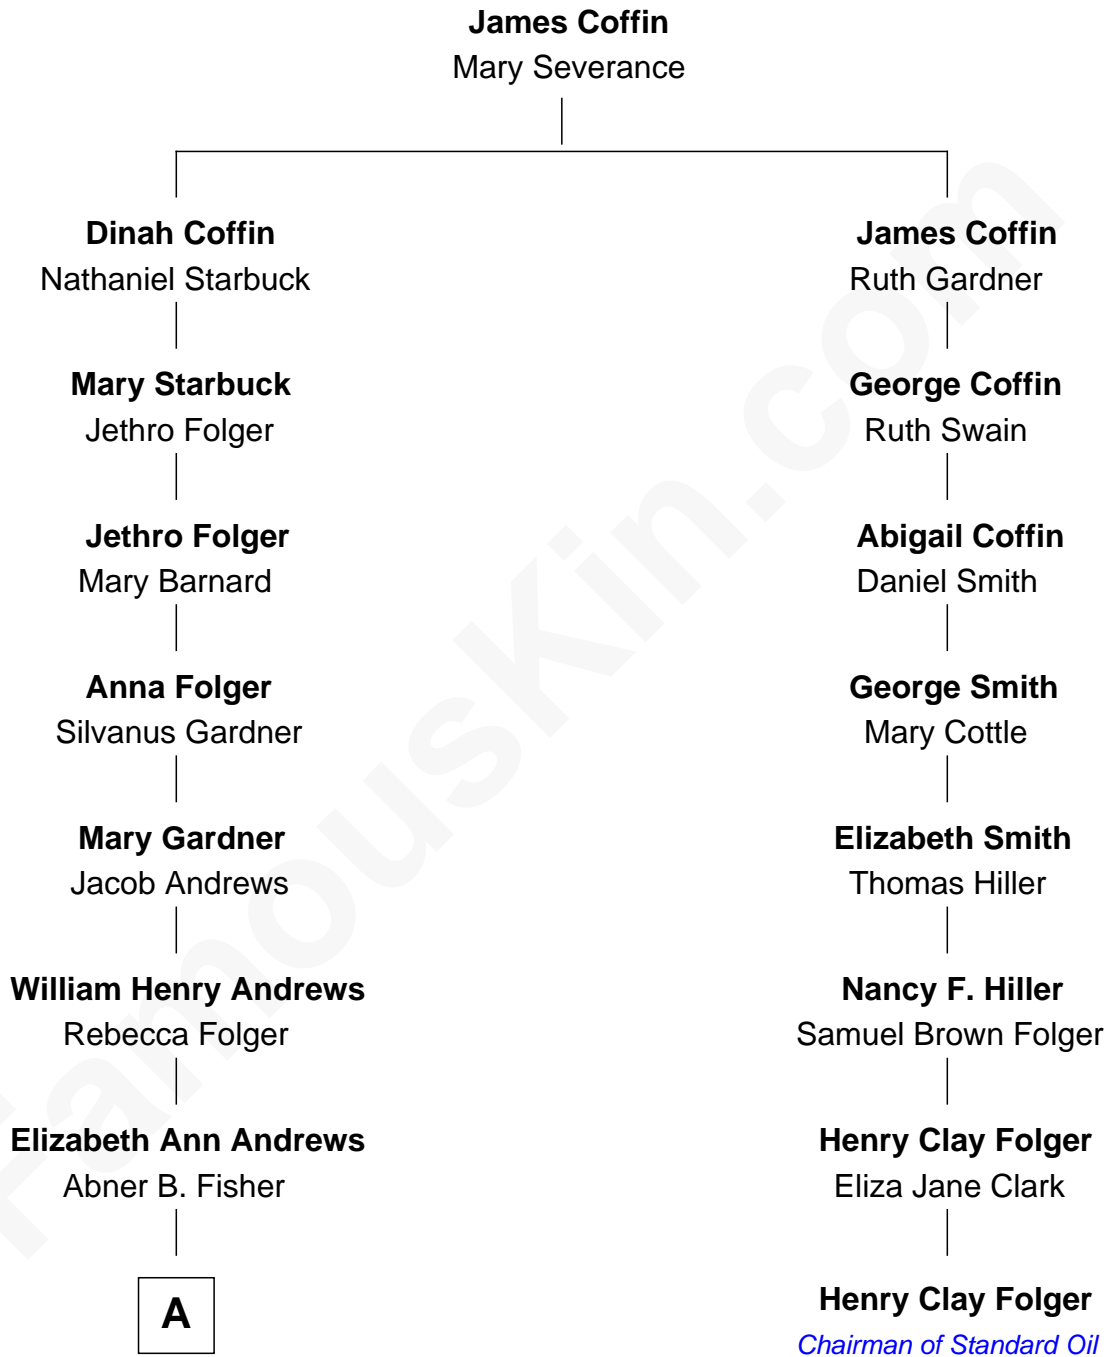

# FamousKin.com Relationship Chart of

**Amy Poehler**

*Actress and Comedienne*

7th cousin 4 times removed of

**Henry Clay Folger**

*Founder of Folger Shakespeare Library and Chairman of Standard Oil*

**A**

—  
**Eugene B. Fisher**  
Frances Catharine Baxendale

—  
**Elizabeth Adelaide Fisher**  
James S. Andrews

—  
**Anna Marie Andrews**  
Carl Poehler

—  
**William Grinstead Poehler**  
Eileen Frances Milmore

—  
**Amy Poehler**  
*Actress and Comedienne*