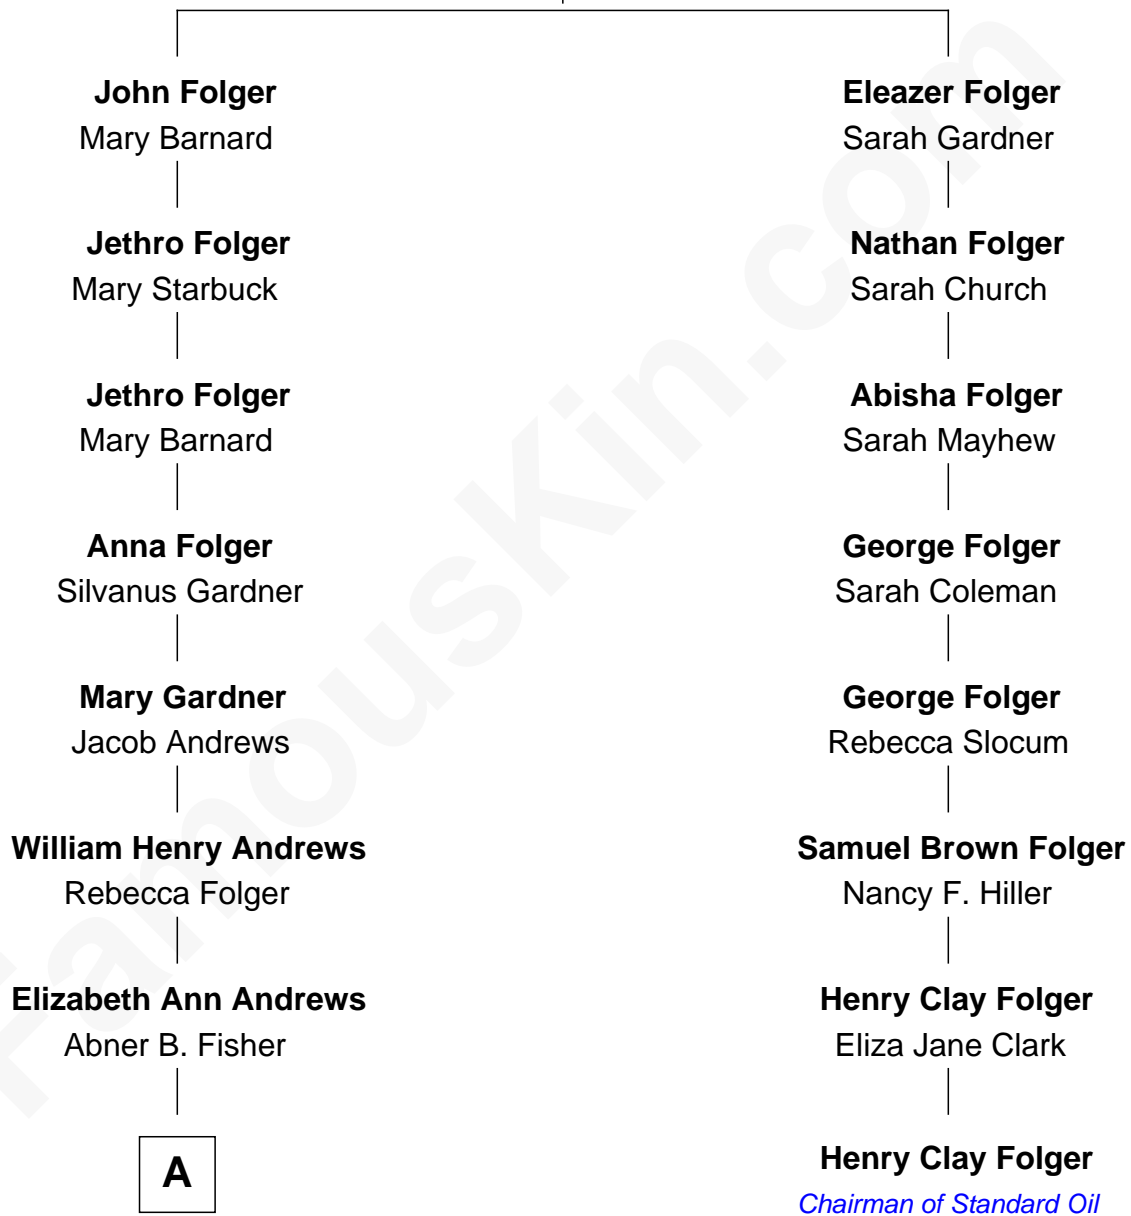

# FamousKin.com Relationship Chart of

**Amy Poehler**

*Actress and Comedienne*

7th cousin 4 times removed of

**Henry Clay Folger**

*Founder of Folger Shakespeare Library and Chairman of Standard Oil*

**Peter Folger**

Mary Morrill

**A**

—  
**Eugene B. Fisher**  
Frances Catharine Baxendale

—  
**Elizabeth Adelaide Fisher**  
James S. Andrews

—  
**Anna Marie Andrews**  
Carl Poehler

—  
**William Grinstead Poehler**  
Eileen Frances Milmore