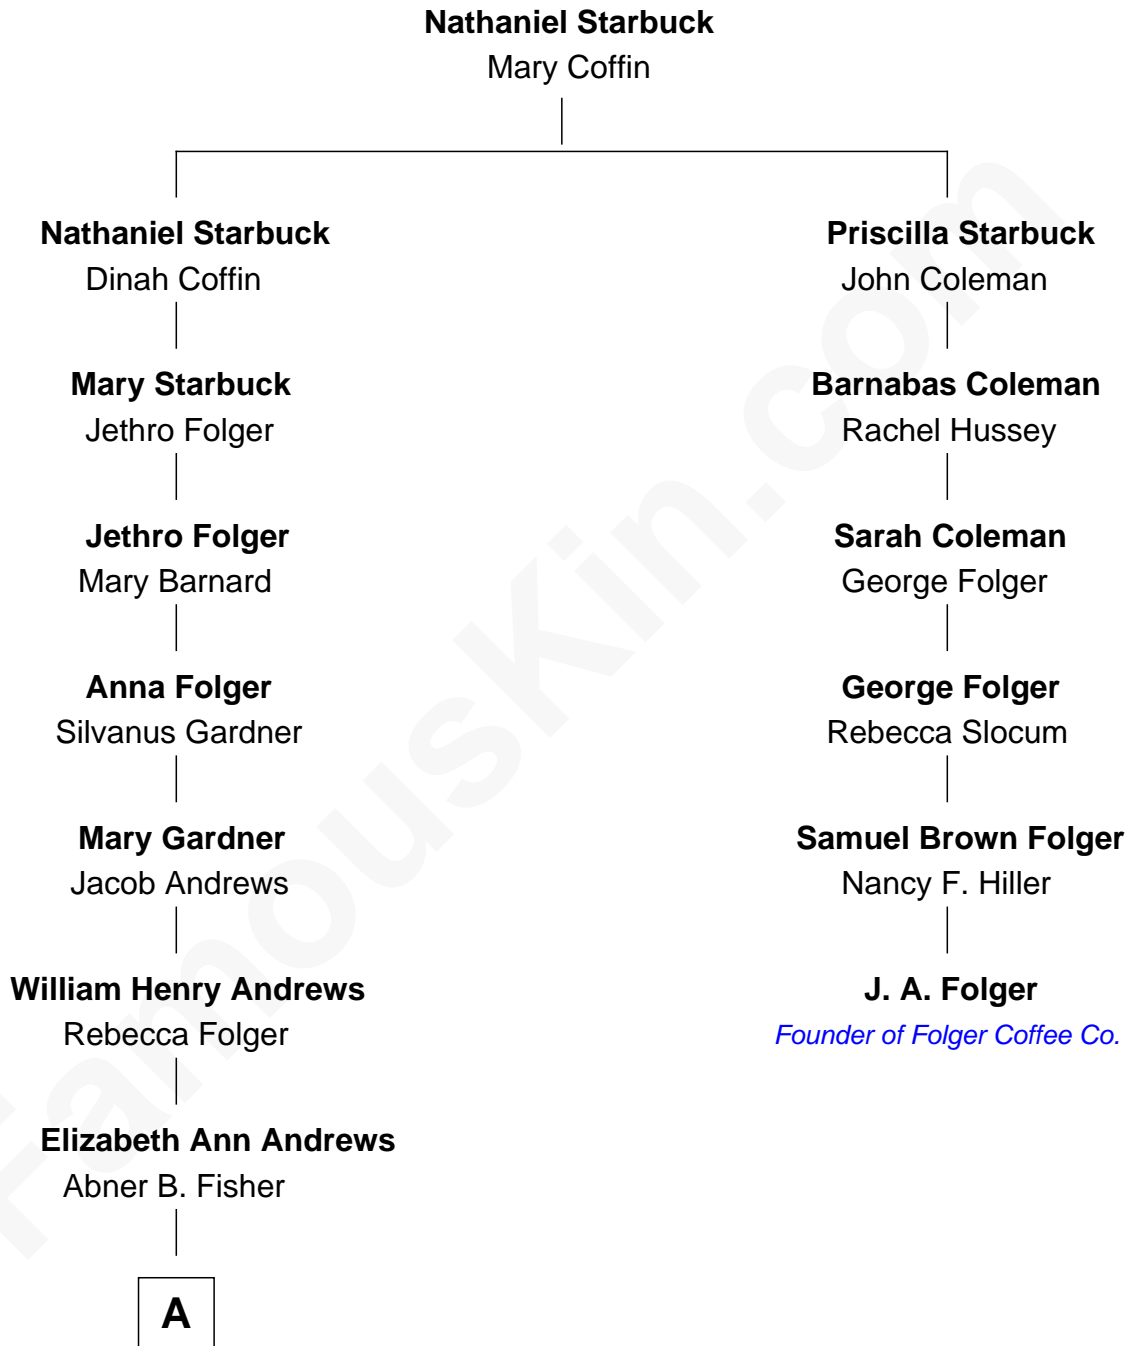

FamousKin.com Relationship Chart of

Amy Poehler

Actress and Comedienne

5th cousin 6 times removed of

J. A. Folger

Founder of Folger Coffee Company

A

—
Eugene B. Fisher
Frances Catharine Baxendale

—
Elizabeth Adelaide Fisher
James S. Andrews

—
Anna Marie Andrews
Carl Poehler

—
William Grinstead Poehler
Eileen Frances Milmore

—
Amy Poehler
Actress and Comedienne