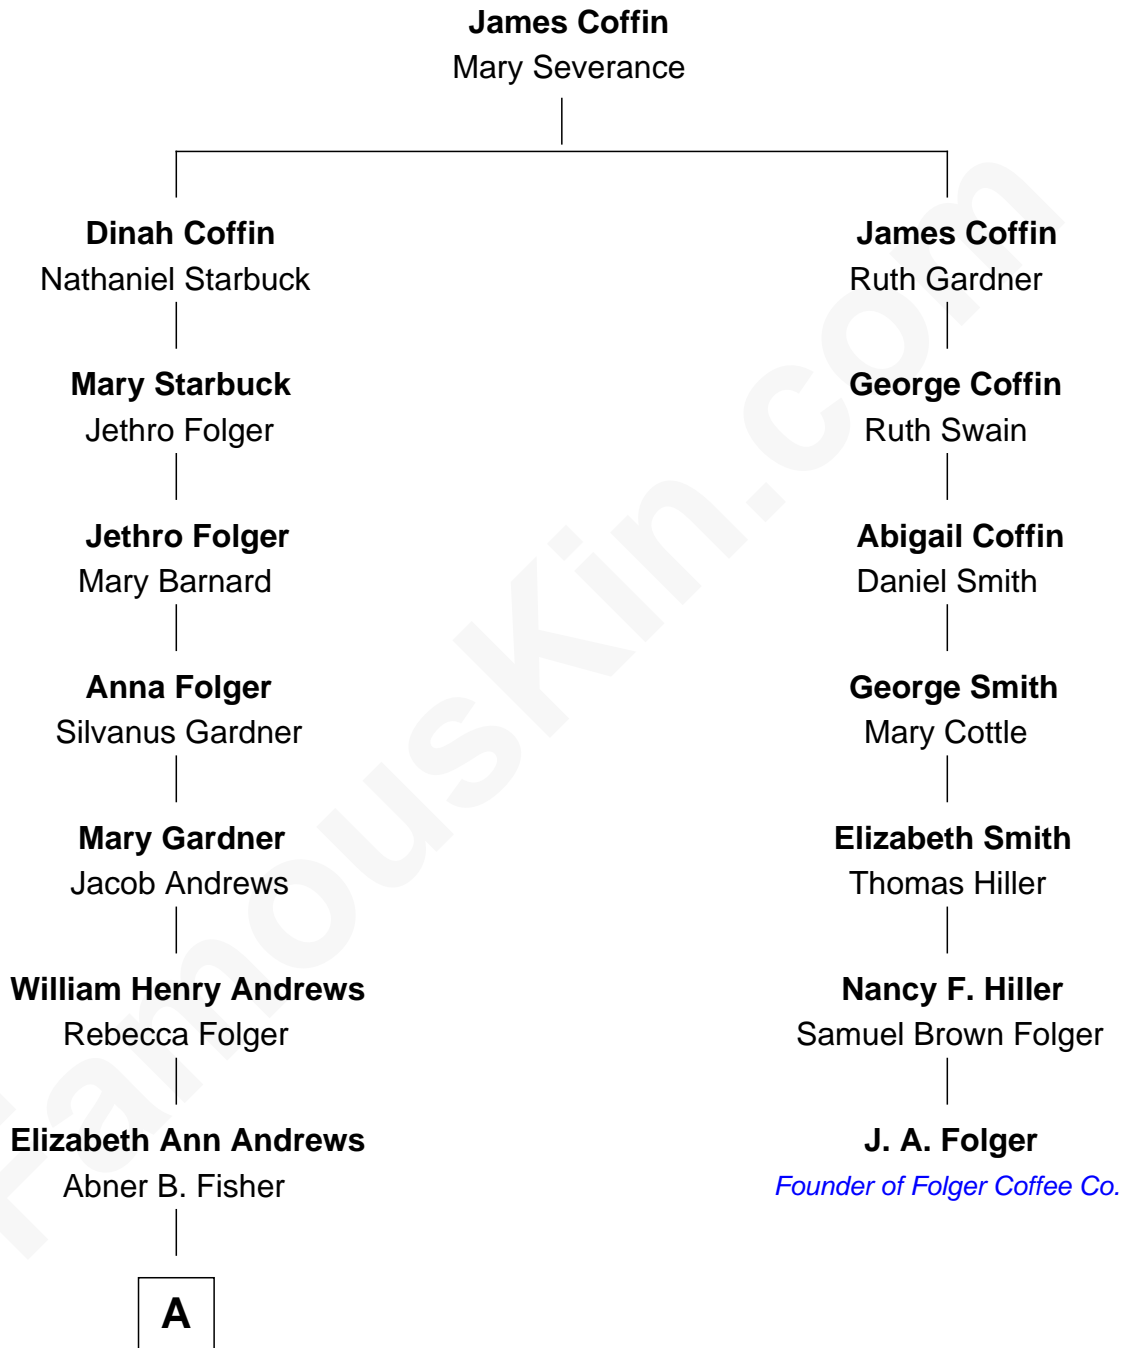

FamousKin.com Relationship Chart of

Amy Poehler

Actress and Comedienne

6th cousin 5 times removed of

J. A. Folger

Founder of Folger Coffee Company

A

—
Eugene B. Fisher
Frances Catharine Baxendale

—
Elizabeth Adelaide Fisher
James S. Andrews

—
Anna Marie Andrews
Carl Poehler

—
William Grinstead Poehler
Eileen Frances Milmore

—
Amy Poehler
Actress and Comedienne