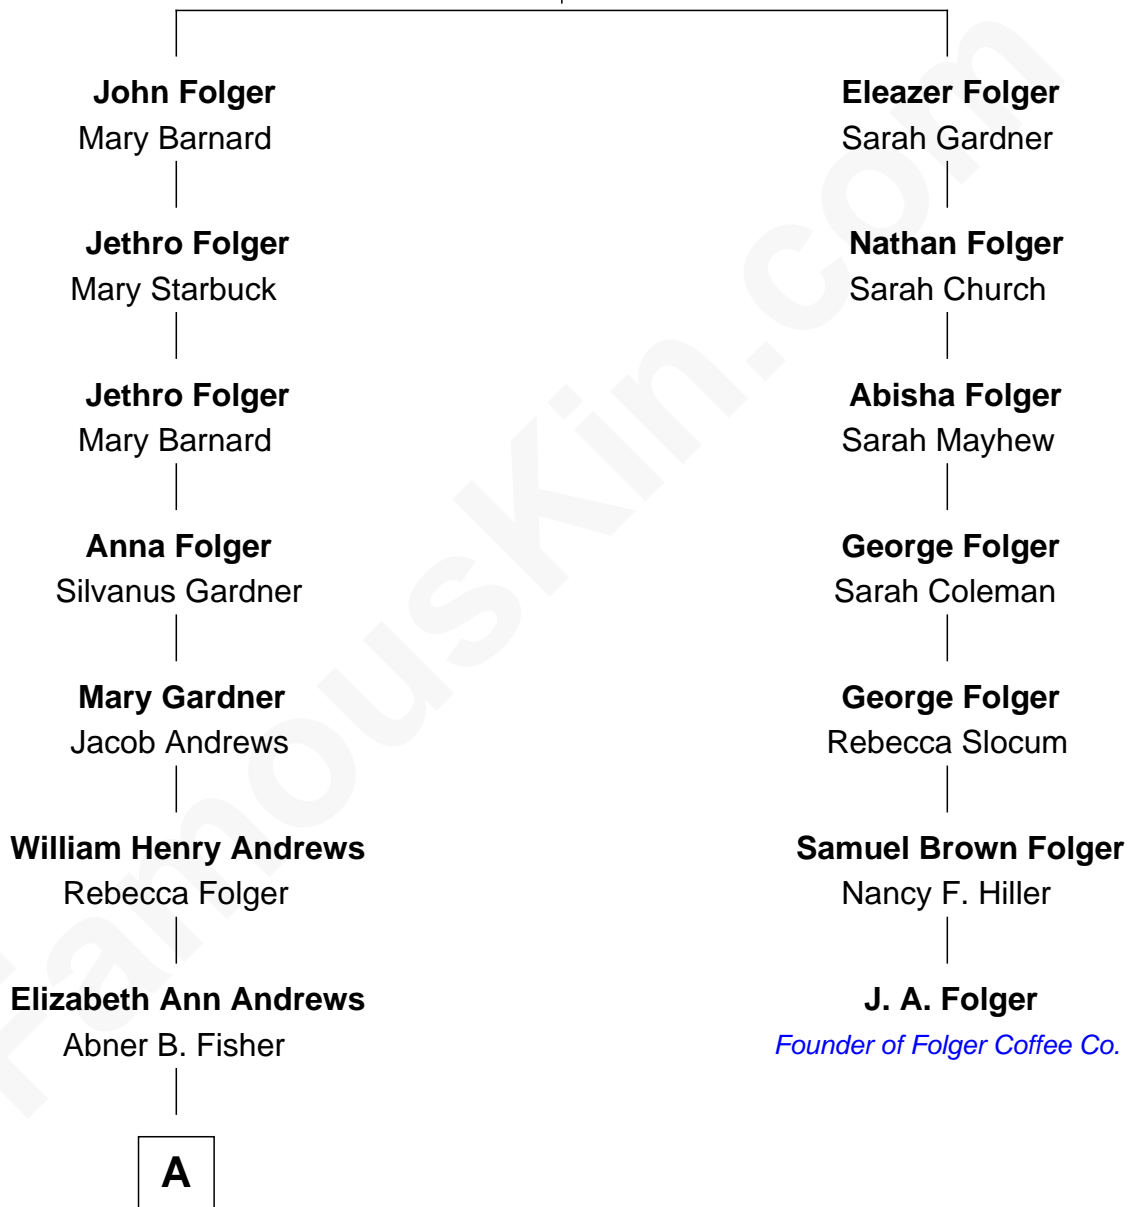

FamousKin.com Relationship Chart of

Amy Poehler

Actress and Comedienne

6th cousin 5 times removed of

J. A. Folger

Founder of Folger Coffee Company

Peter Folger

Mary Morrill

A

—
Eugene B. Fisher
Frances Catharine Baxendale

—
Elizabeth Adelaide Fisher
James S. Andrews

—
Anna Marie Andrews
Carl Poehler

—
William Grinstead Poehler
Eileen Frances Milmore

—
Amy Poehler
Actress and Comedienne