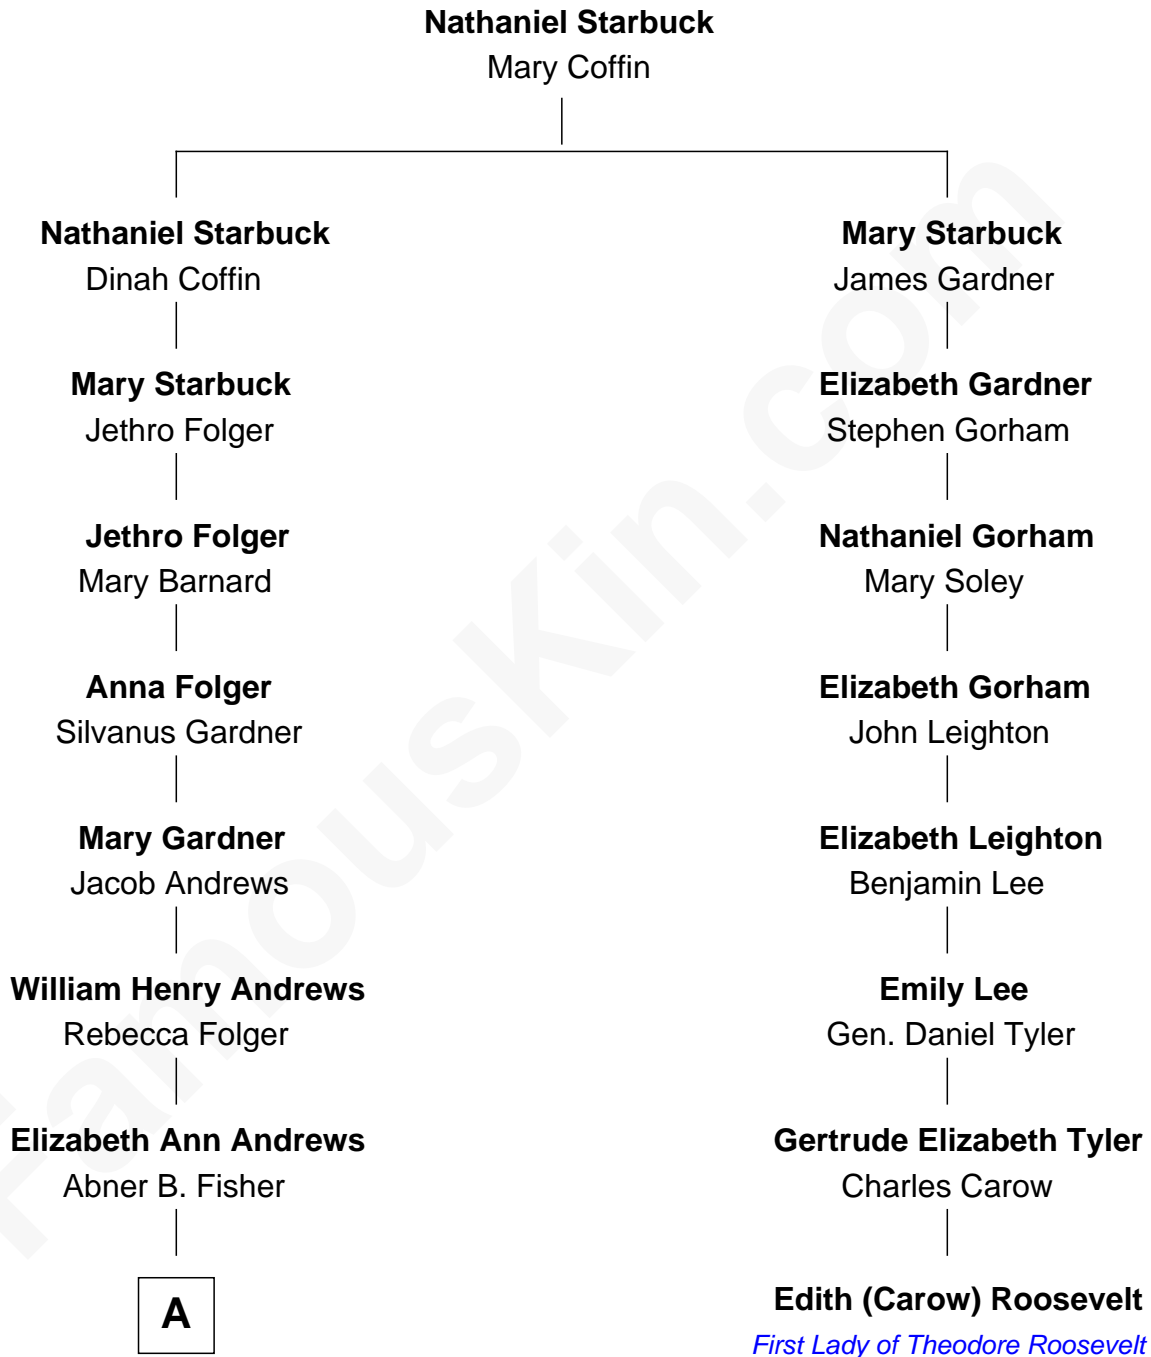

FamousKin.com Relationship Chart of

Amy Poehler

Actress and Comedienne

7th cousin 4 times removed of

Edith (Carow) Roosevelt

First Lady of President Theodore Roosevelt

A

—
Eugene B. Fisher
Frances Catharine Baxendale

—
Elizabeth Adelaide Fisher
James S. Andrews

—
Anna Marie Andrews
Carl Poehler

—
William Grinstead Poehler
Eileen Frances Milmore

—
Amy Poehler
Actress and Comedienne