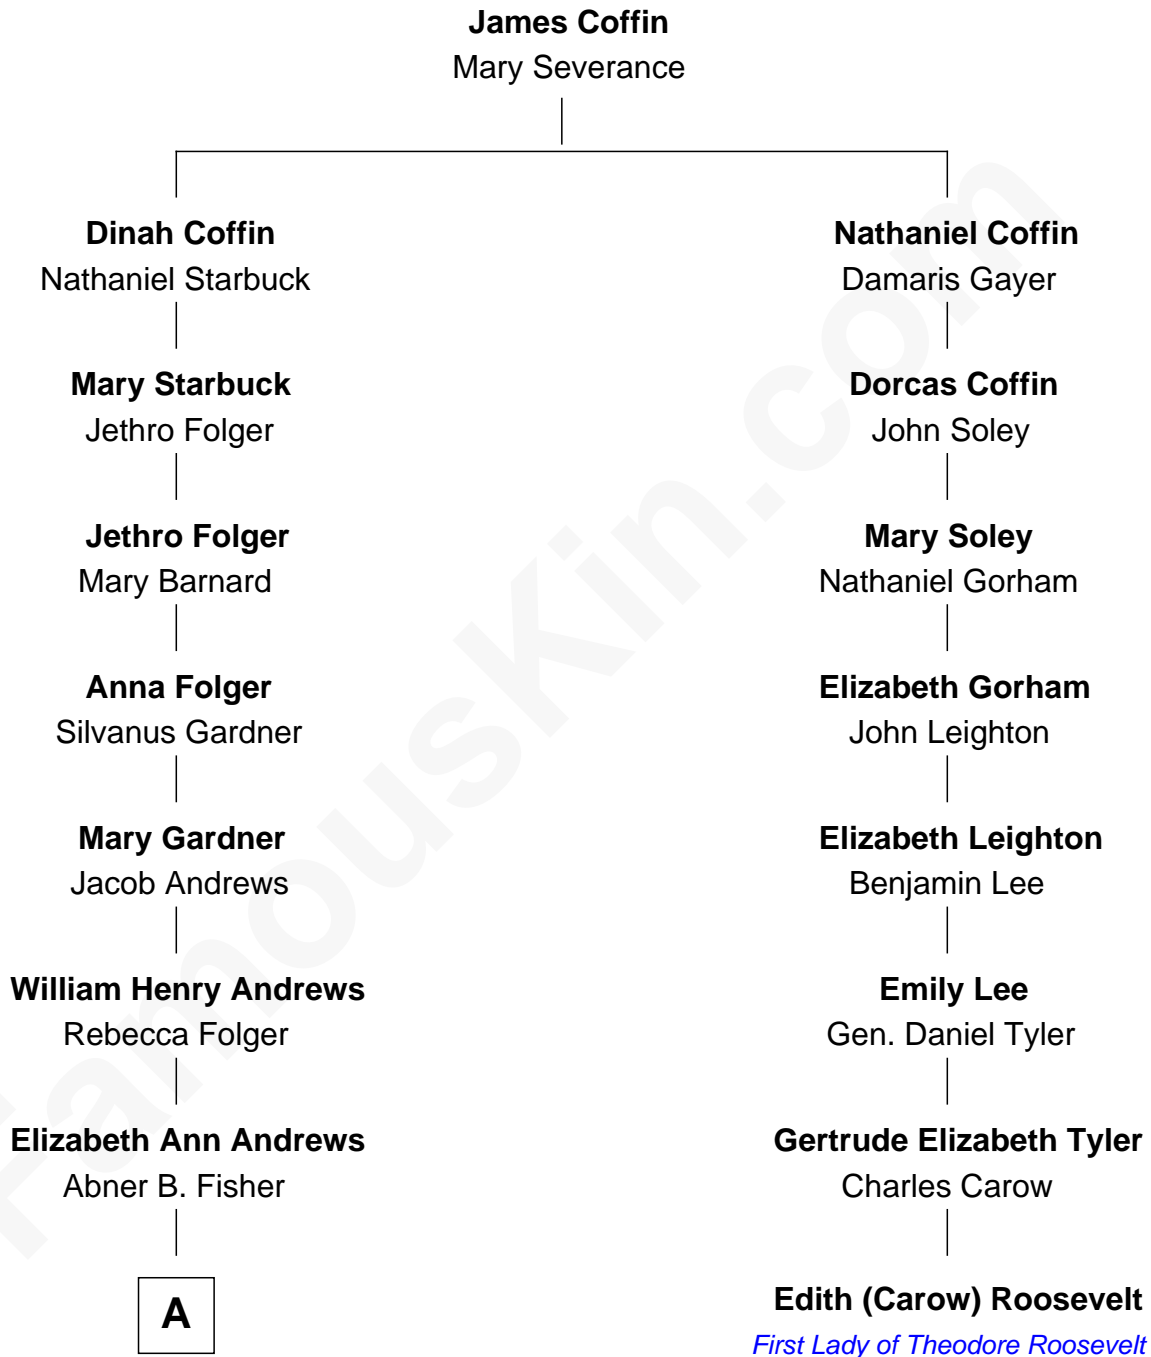

# FamousKin.com Relationship Chart of

**Amy Poehler**

*Actress and Comedienne*

7th cousin 4 times removed of

**Edith (Carow) Roosevelt**

*First Lady of President Theodore Roosevelt*

**A**

—  
**Eugene B. Fisher**  
Frances Catharine Baxendale

—  
**Elizabeth Adelaide Fisher**  
James S. Andrews

—  
**Anna Marie Andrews**  
Carl Poehler

—  
**William Grinstead Poehler**  
Eileen Frances Milmore

—  
**Amy Poehler**  
*Actress and Comedienne*