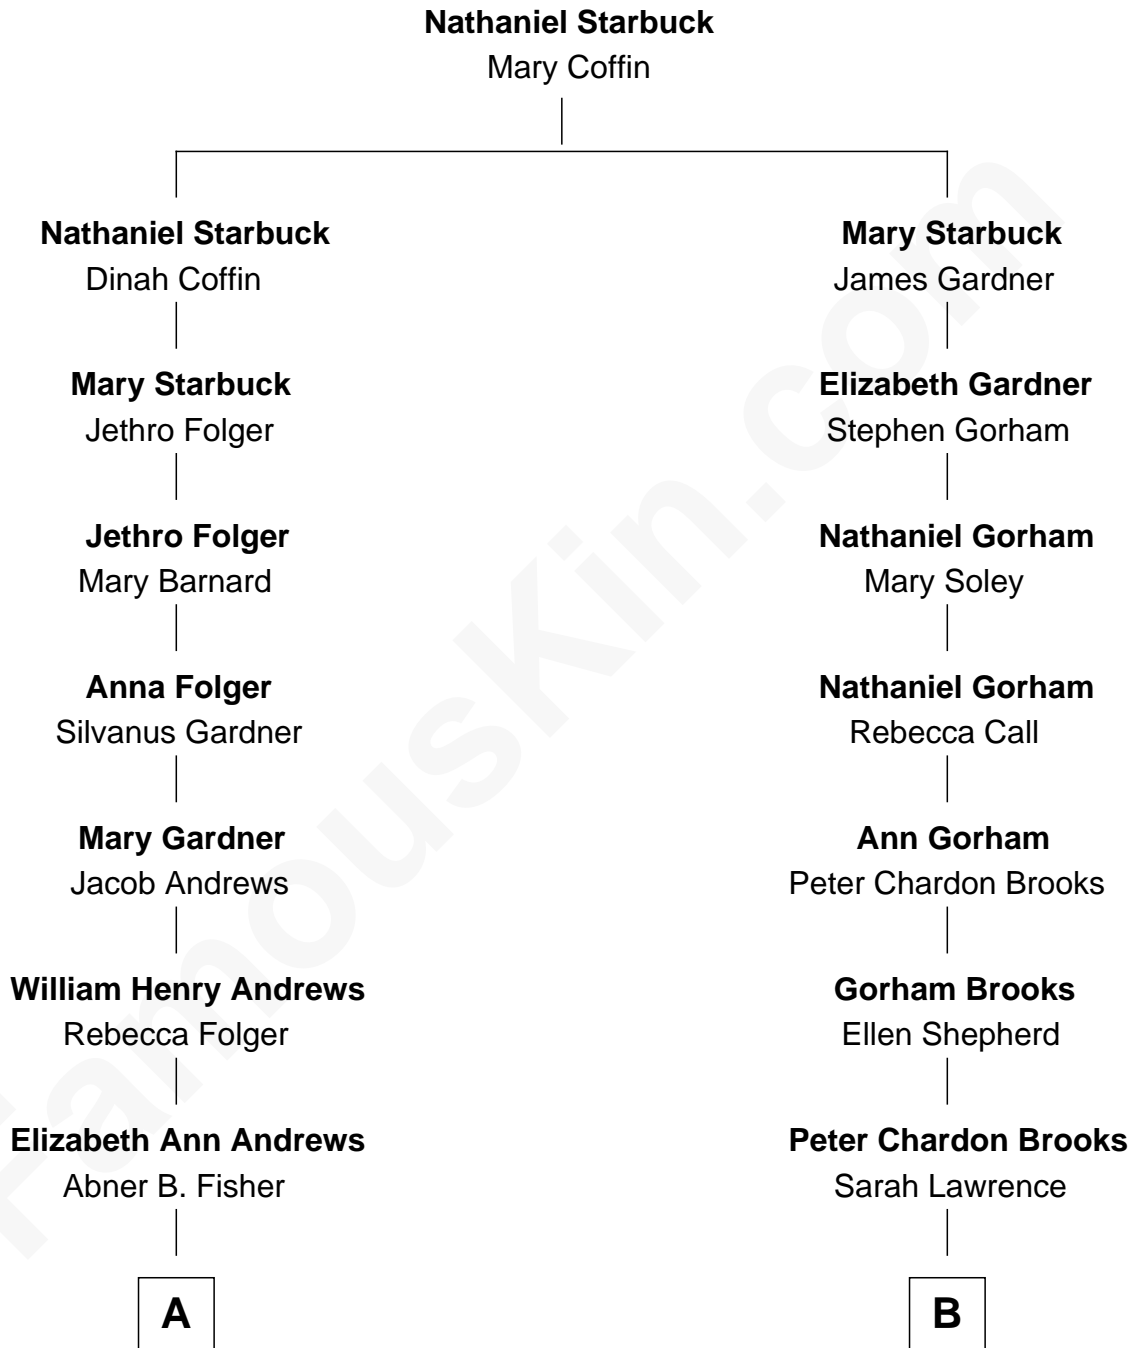

FamousKin.com Relationship Chart of

Amy Poehler

Actress and Comedienne

8th cousin 3 times removed of

Leverett Saltonstall

55th Governor of Massachusetts

A

Eugene B. Fisher
Frances Catharine Baxendale

Elizabeth Adelaide Fisher
James S. Andrews

Anna Marie Andrews
Carl Poehler

William Grinstead Poehler
Eileen Frances Milmore

Amy Poehler
Actress and Comedienne

B

Eleanor Brooks
Richard Middlecott Saltonstall

Leverett Saltonstall
55th Governor of Massachusetts