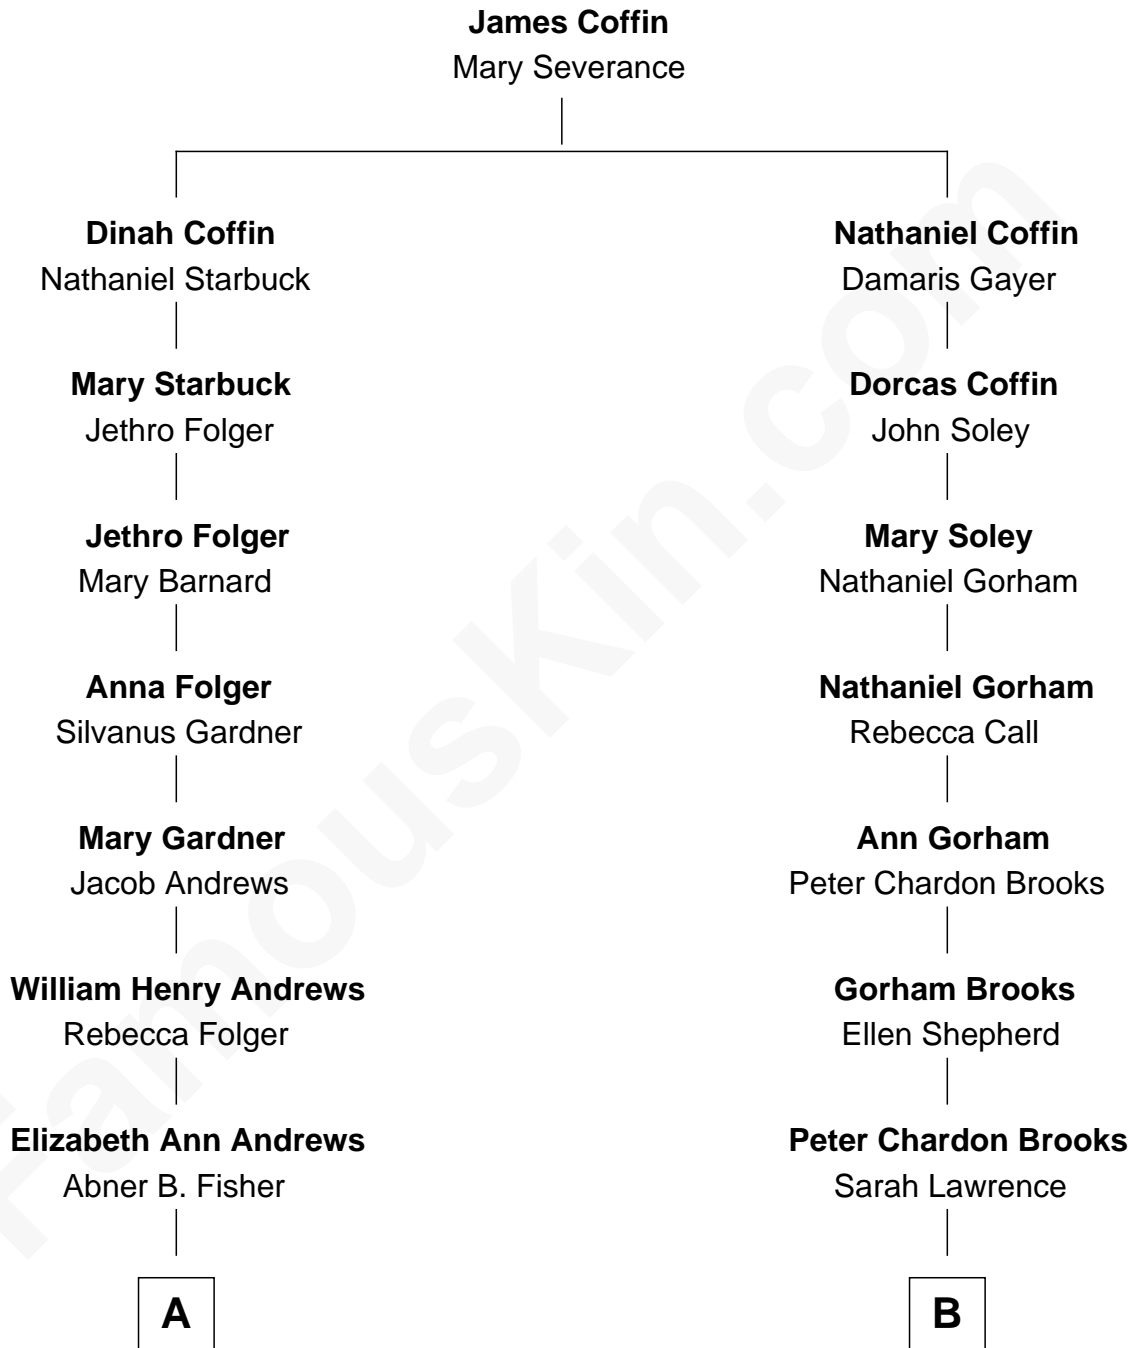

FamousKin.com Relationship Chart of

Amy Poehler

Actress and Comedienne

8th cousin 3 times removed of

Leverett Saltonstall

55th Governor of Massachusetts

A

Eugene B. Fisher
Frances Catharine Baxendale

Elizabeth Adelaide Fisher
James S. Andrews

Anna Marie Andrews
Carl Poehler

William Grinstead Poehler
Eileen Frances Milmore

Amy Poehler
Actress and Comedienne

B

Eleanor Brooks
Richard Middlecott Saltonstall

Leverett Saltonstall
55th Governor of Massachusetts