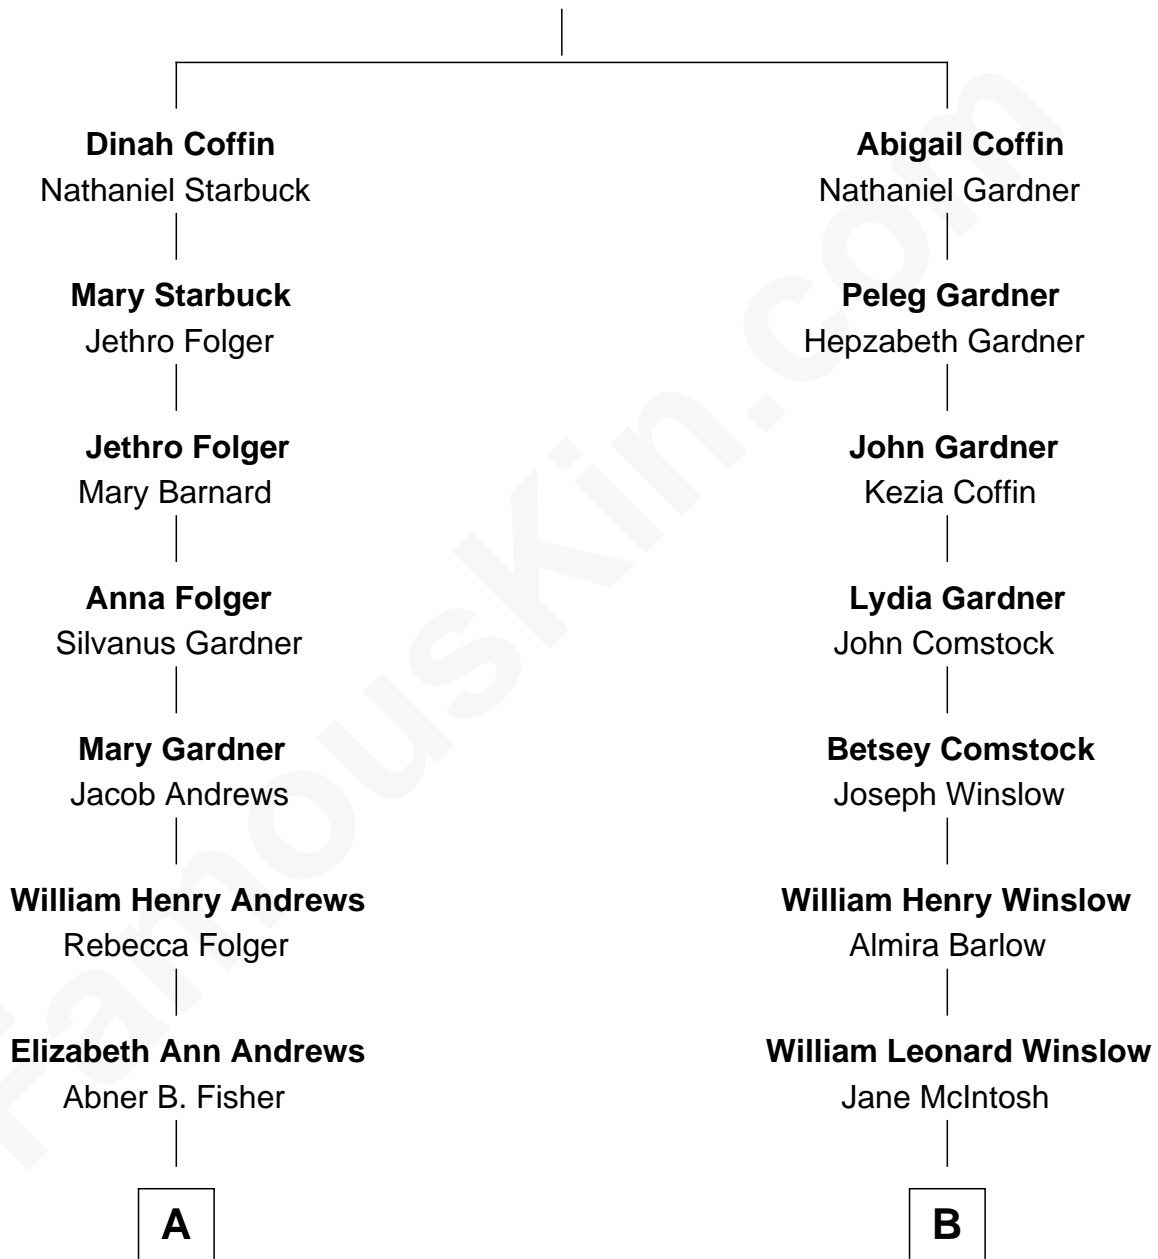

FamousKin.com Relationship Chart of

Amy Poehler

Actress and Comedienne

9th cousin 2 times removed of

Don Winslow

Author and Screenwriter

James Coffin
Mary Severance

A

Eugene B. Fisher
Frances Catharine Baxendale

Elizabeth Adelaide Fisher
James S. Andrews

Anna Marie Andrews
Carl Poehler

William Grinstead Poehler
Eileen Frances Milmore

Amy Poehler
Actress and Comedienne

B

Lloyd Robert Winslow
Dorothy Grace Dandeno

Donald Lloyd Winslow
Ottis Mary Scheuermann

Don Winslow
Suspense Novelist