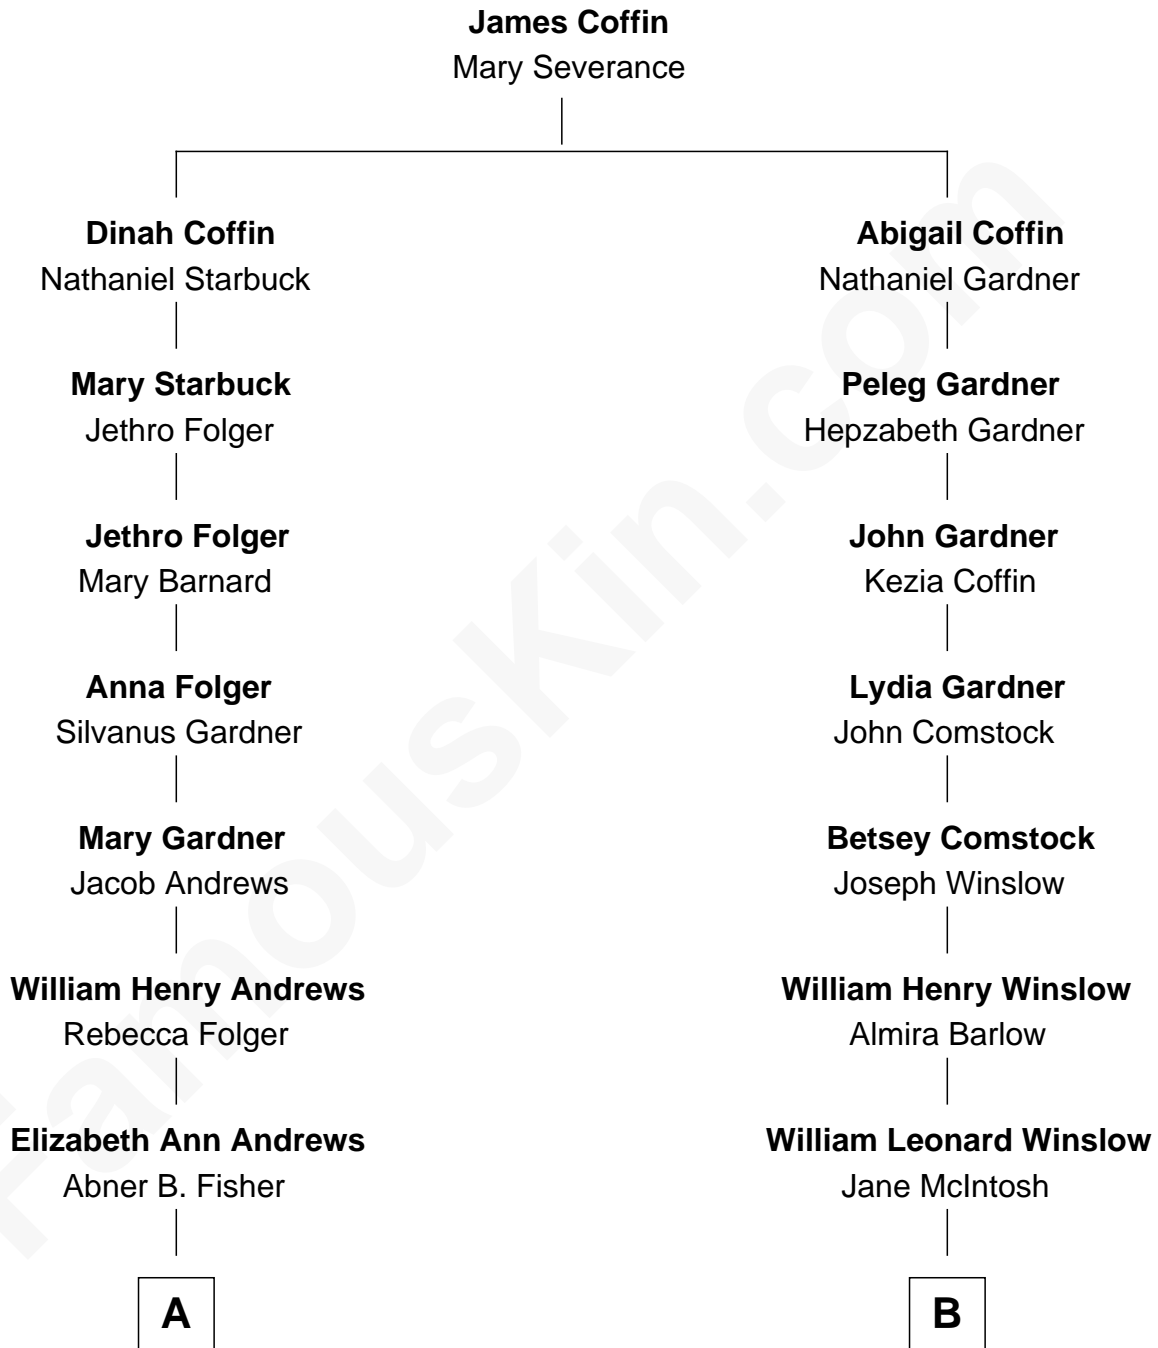

FamousKin.com Relationship Chart of

Amy Poehler

Actress and Comedienne

9th cousin 2 times removed of

Kristine Rolofson

Harlequin Novelist

A

Eugene B. Fisher
Frances Catharine Baxendale

Elizabeth Adelaide Fisher
James S. Andrews

Anna Marie Andrews
Carl Poehler

William Grinstead Poehler
Eileen Frances Milmore

Amy Poehler
Actress and Comedienne

B

Lloyd Robert Winslow
Dorothy Grace Dandeno

Donald Lloyd Winslow
Ottis Mary Scheuermann