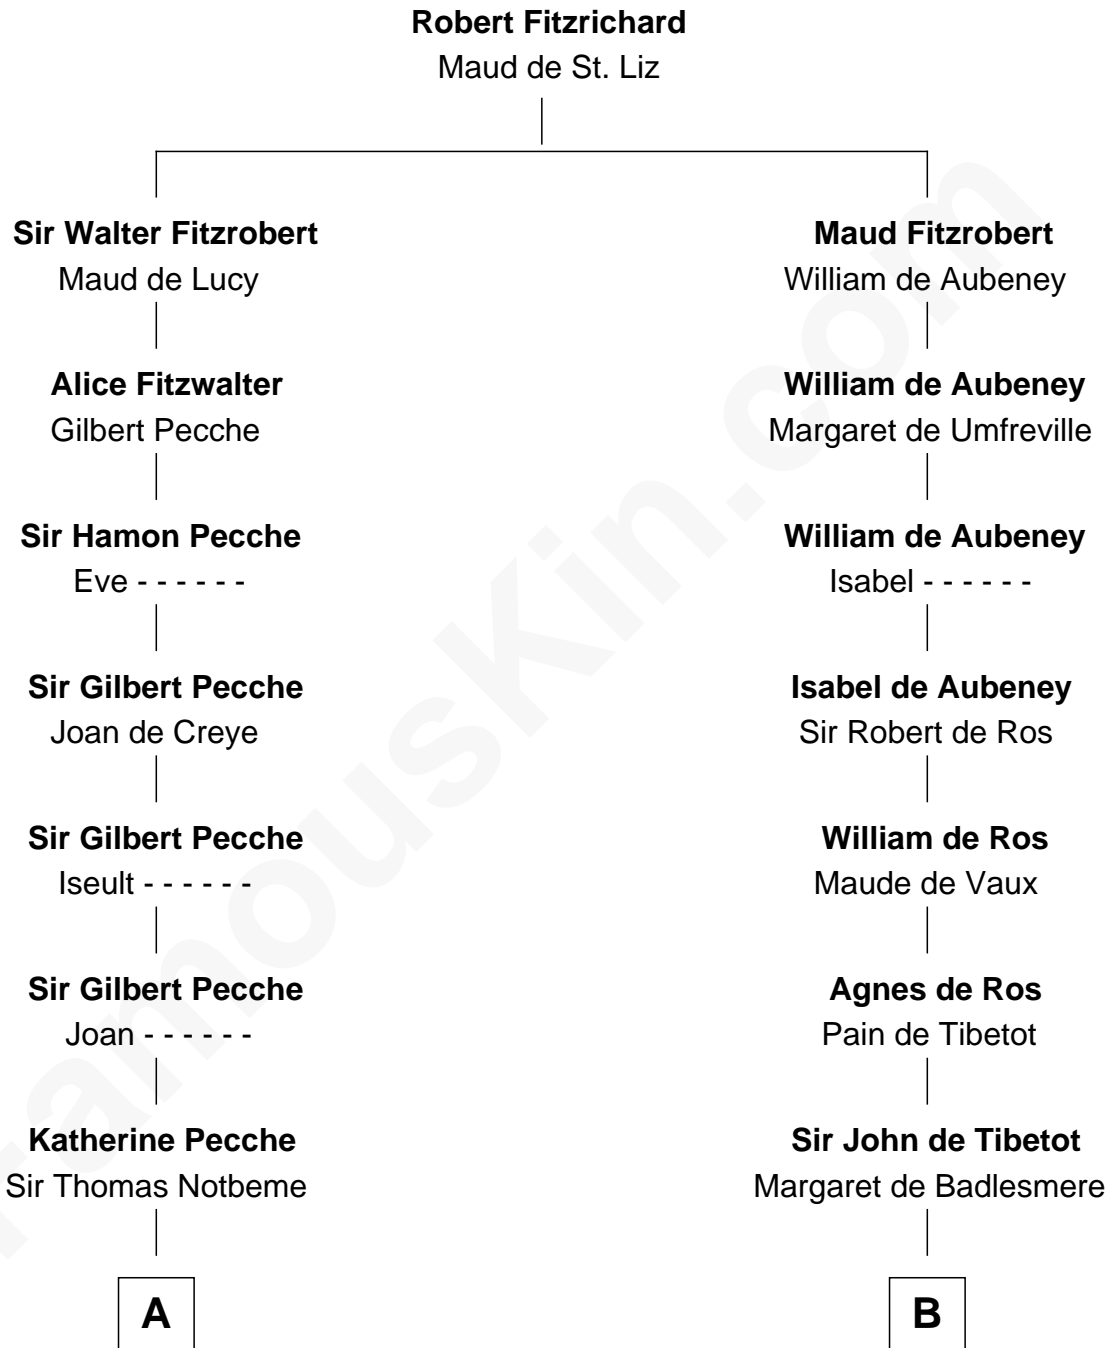

FamousKin.com Relationship Chart of

Nathaniel Hawthorne
Author of The Scarlet Letter

17th cousin 4 times removed of

Rev. George Burroughs
Executed for Witchcraft, Salem 1692

C

—
Mary Giddings
Thomas Manning

—
John Manning
Ruth Potter

—
Richard Manning
Miriam Lord

—
Elizabeth Clarke Manning
Nathaniel Hathorne

—
Nathaniel Hawthorne
Author of [The Scarlet Letter](#)

FamousKin.com