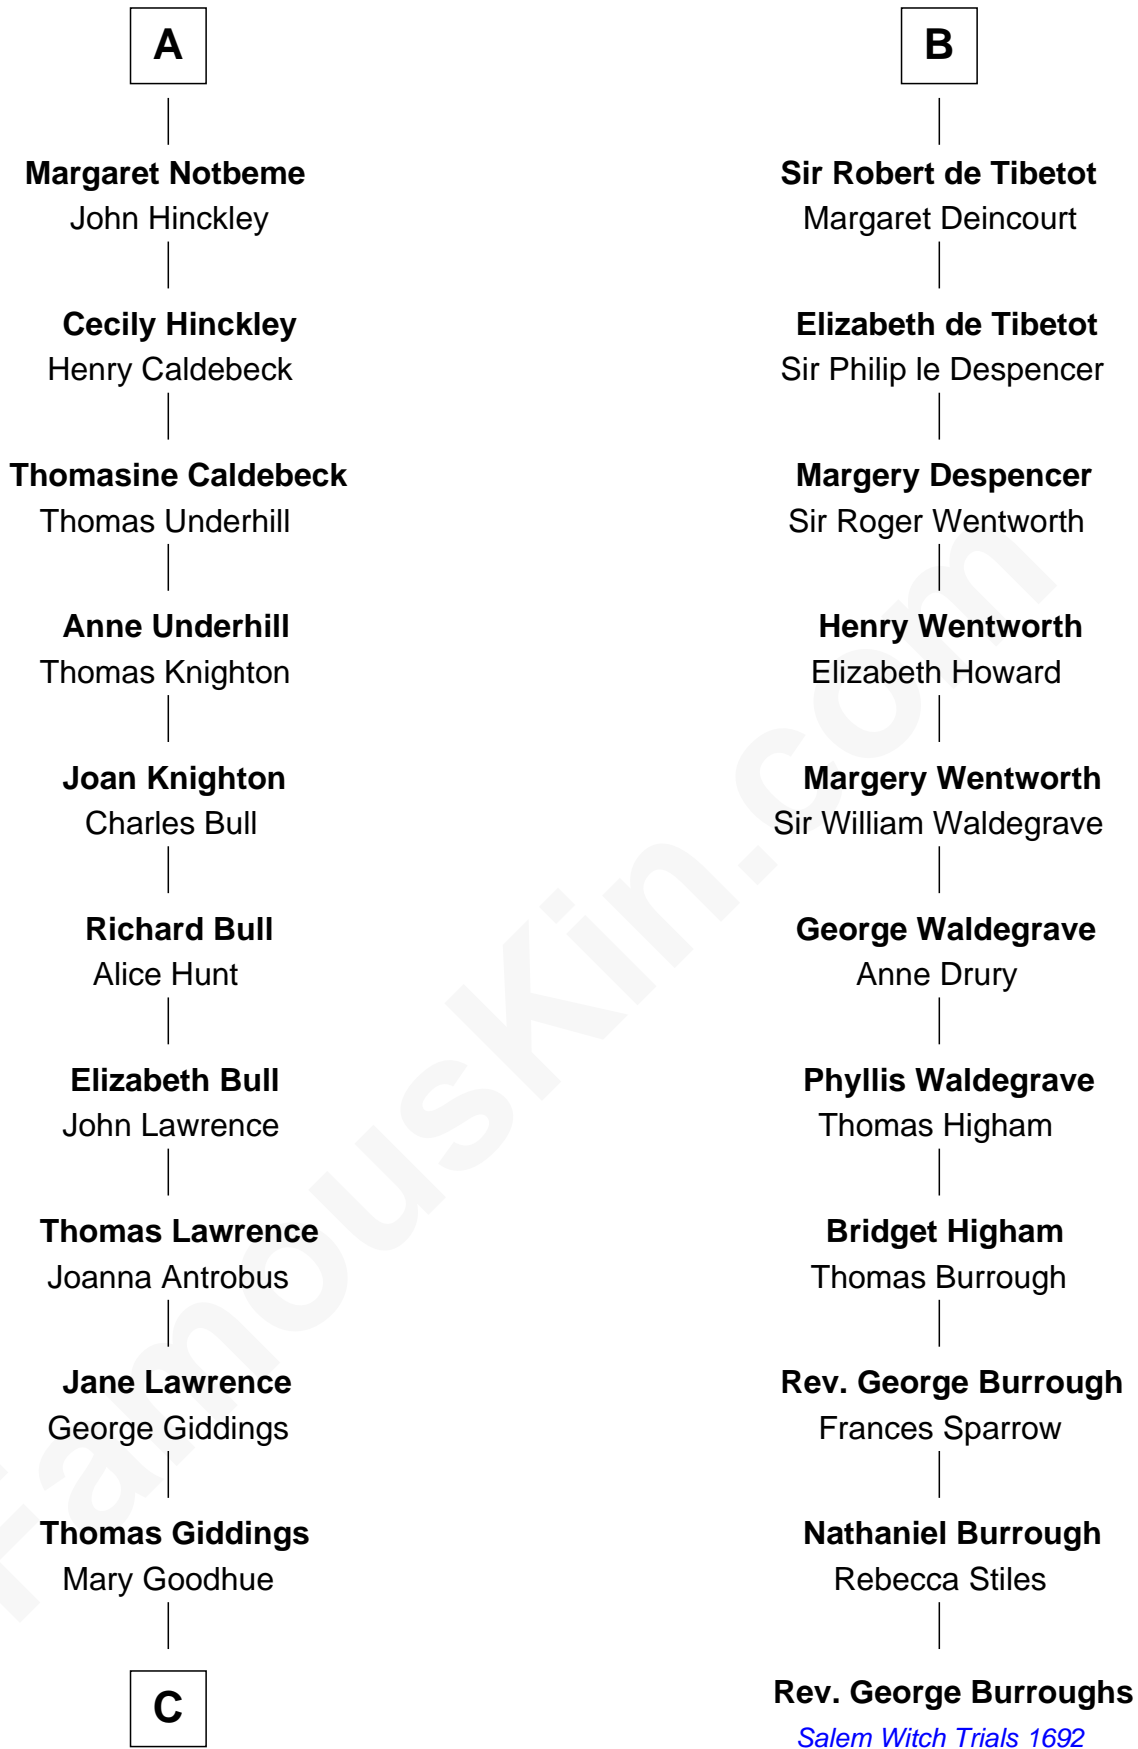

FamousKin.com Relationship Chart of

Nathaniel Hawthorne
Author of The Scarlet Letter

17th cousin 4 times removed of

Rev. George Burroughs
Executed for Witchcraft, Salem 1692

C

—
Mary Giddings
Thomas Manning

—
John Manning
Ruth Potter

—
Richard Manning
Miriam Lord

—
Elizabeth Clarke Manning
Nathaniel Hathorne

—
Nathaniel Hawthorne
Author of [The Scarlet Letter](#)

FamousKin.com