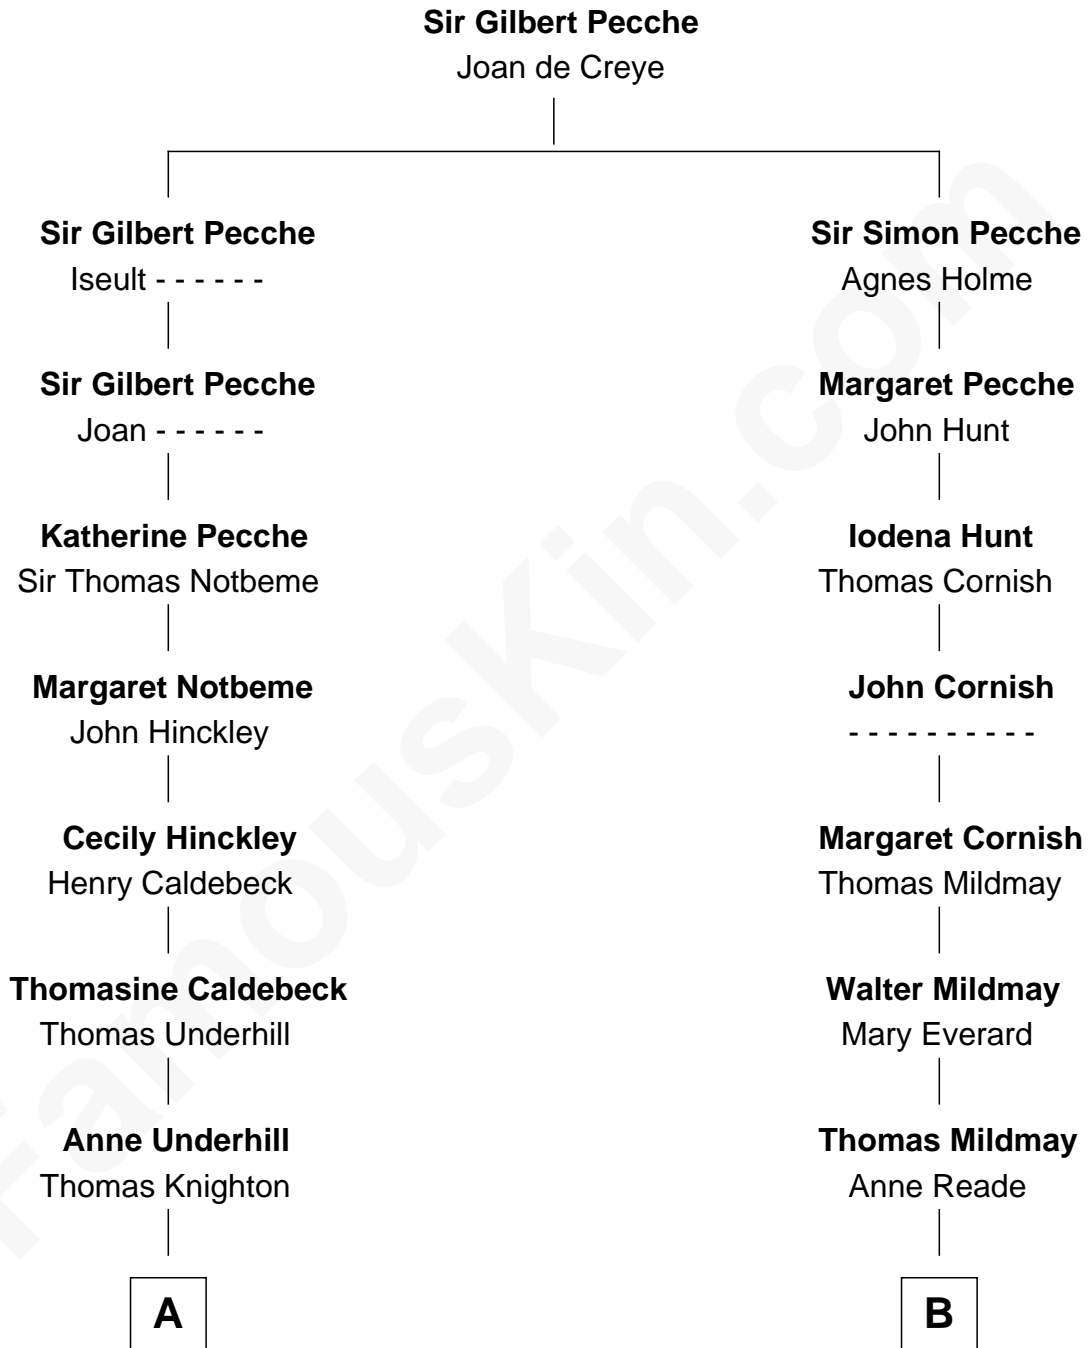

FamousKin.com
Relationship Chart of
Nathaniel Hawthorne
Author of The Scarlet Letter

17th cousin 3 times removed of
Sir Winston Churchill
Prime Minister of the United Kingdom

C

Sir George Spencer-Churchill

Jane Stewart

Sir John Winston Spencer-Churchill

Frances Anne Emily Vane

Randolph Henry Spencer-Churchill

Jeanette Jerome

Sir Winston Churchill

Prime Minister of the United Kingdom