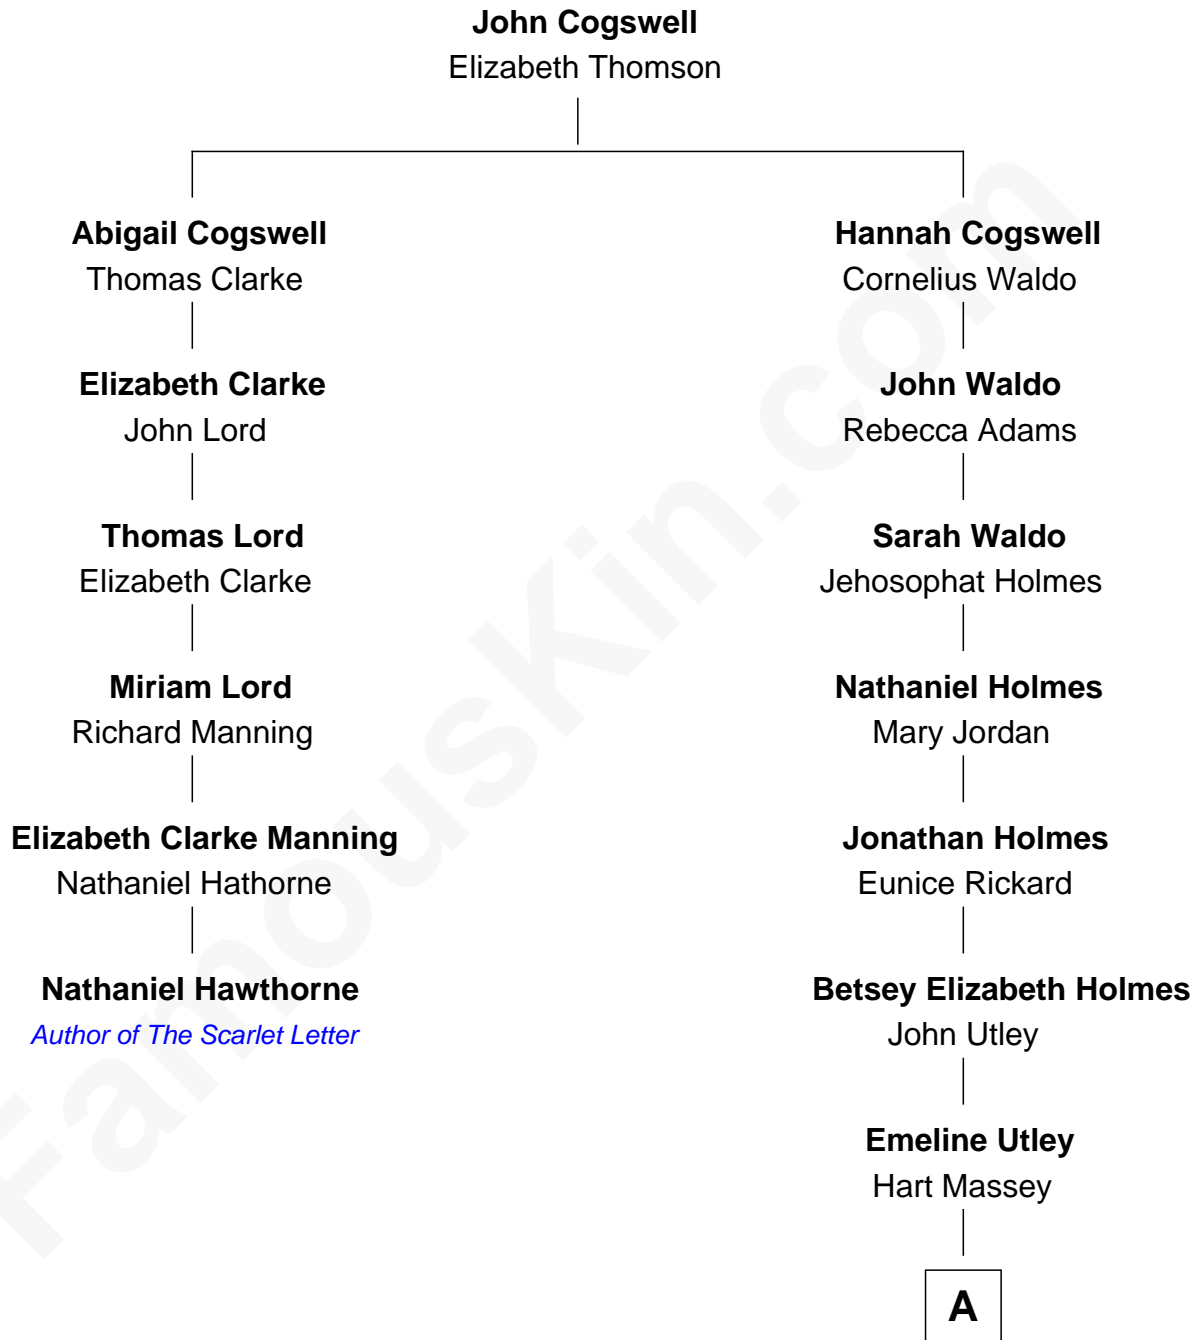

FamousKin.com Relationship Chart of

Nathaniel Hawthorne
Author of The Scarlet Letter

5th cousin 4 times removed of

Ray Stanton Avery
Founder, Avery Dennison Corp.

A

—
Ella Amelia Massey
Samuel Fowler Dickinson

—
Emma Miller Dickinson
Oliver Perry Avery

—
Ray Stanton Avery
Founder, Avery Dennison Corp.

FamousKin.com