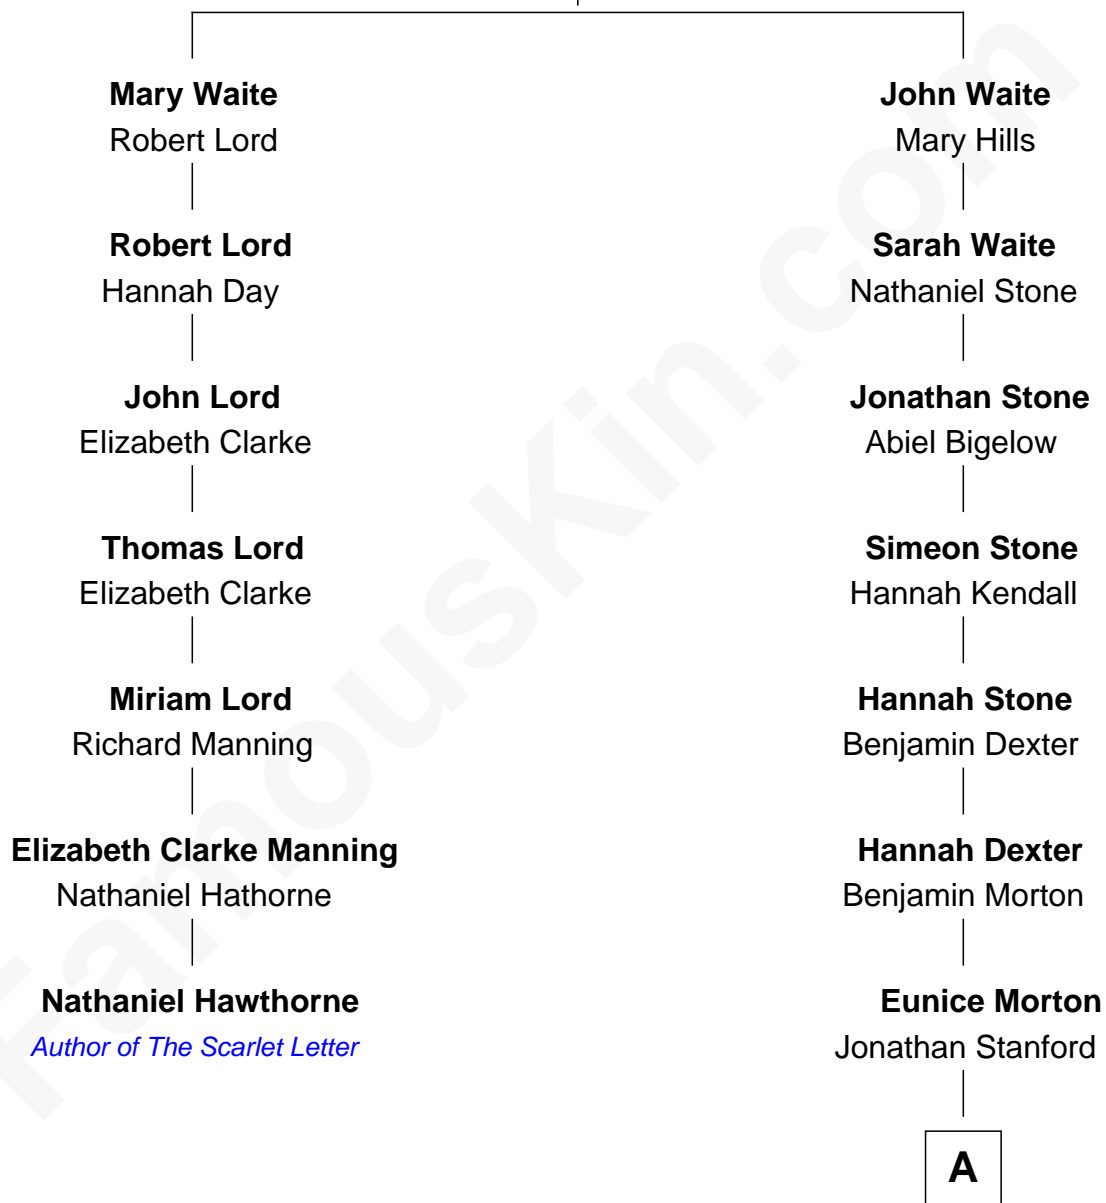

FamousKin.com

Relationship Chart of

Nathaniel Hawthorne

Author of The Scarlet Letter

6th cousin 5 times removed of

Raquel Welch
Movie Actress

Samuel Waite
Mary Ward

A

Emery Stanford

Mary Lydia Elliott

Sarah Mehitable Stanford

Justin Smith Hall

Emery Stanford Hall

Clara Louise Adams

Josephine Sarah Hall

Armando Carlos Tejada