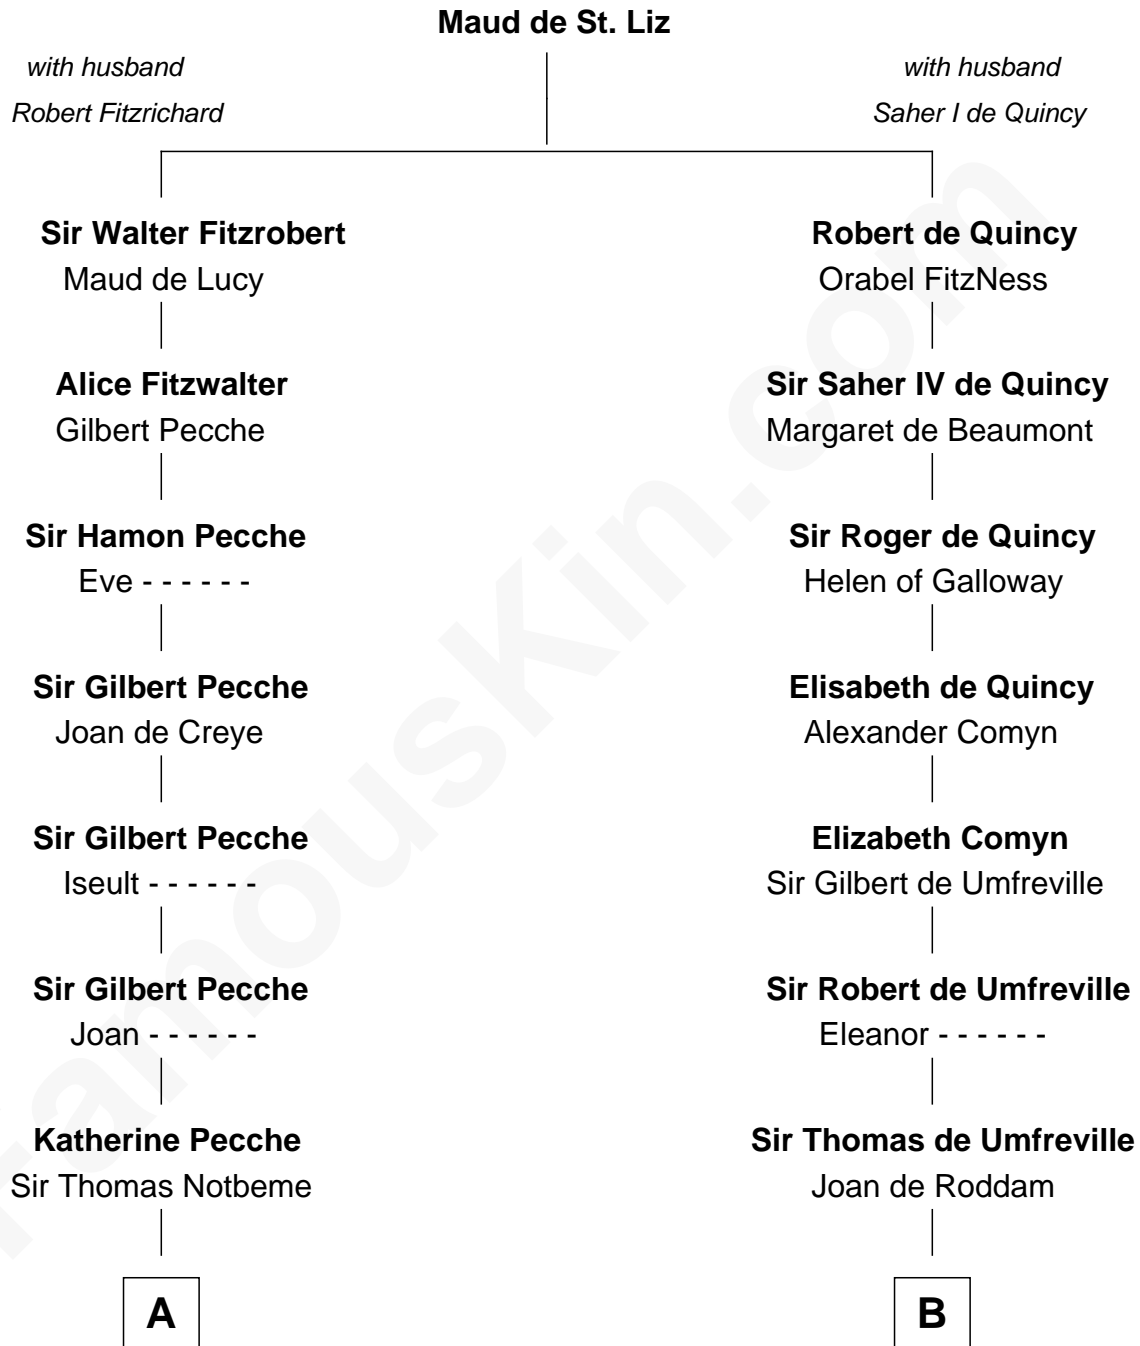

FamousKin.com Relationship Chart of

Nathaniel Hawthorne
Author of The Scarlet Letter

21st cousin of

Helen (Herron) Taft
First Lady of President William H. Taft

C

Mary Giddings
Thomas Manning

John Manning
Ruth Potter

Richard Manning
Miriam Lord

Elizabeth Clarke Manning
Nathaniel Hawthorne

Nathaniel Hawthorne
Author of [The Scarlet Letter](#)

D

Lawrence Clinton
Sarah Tryon

Rev. Isaac Clinton
Charity Welles

Maria Clinton
Ela Collins