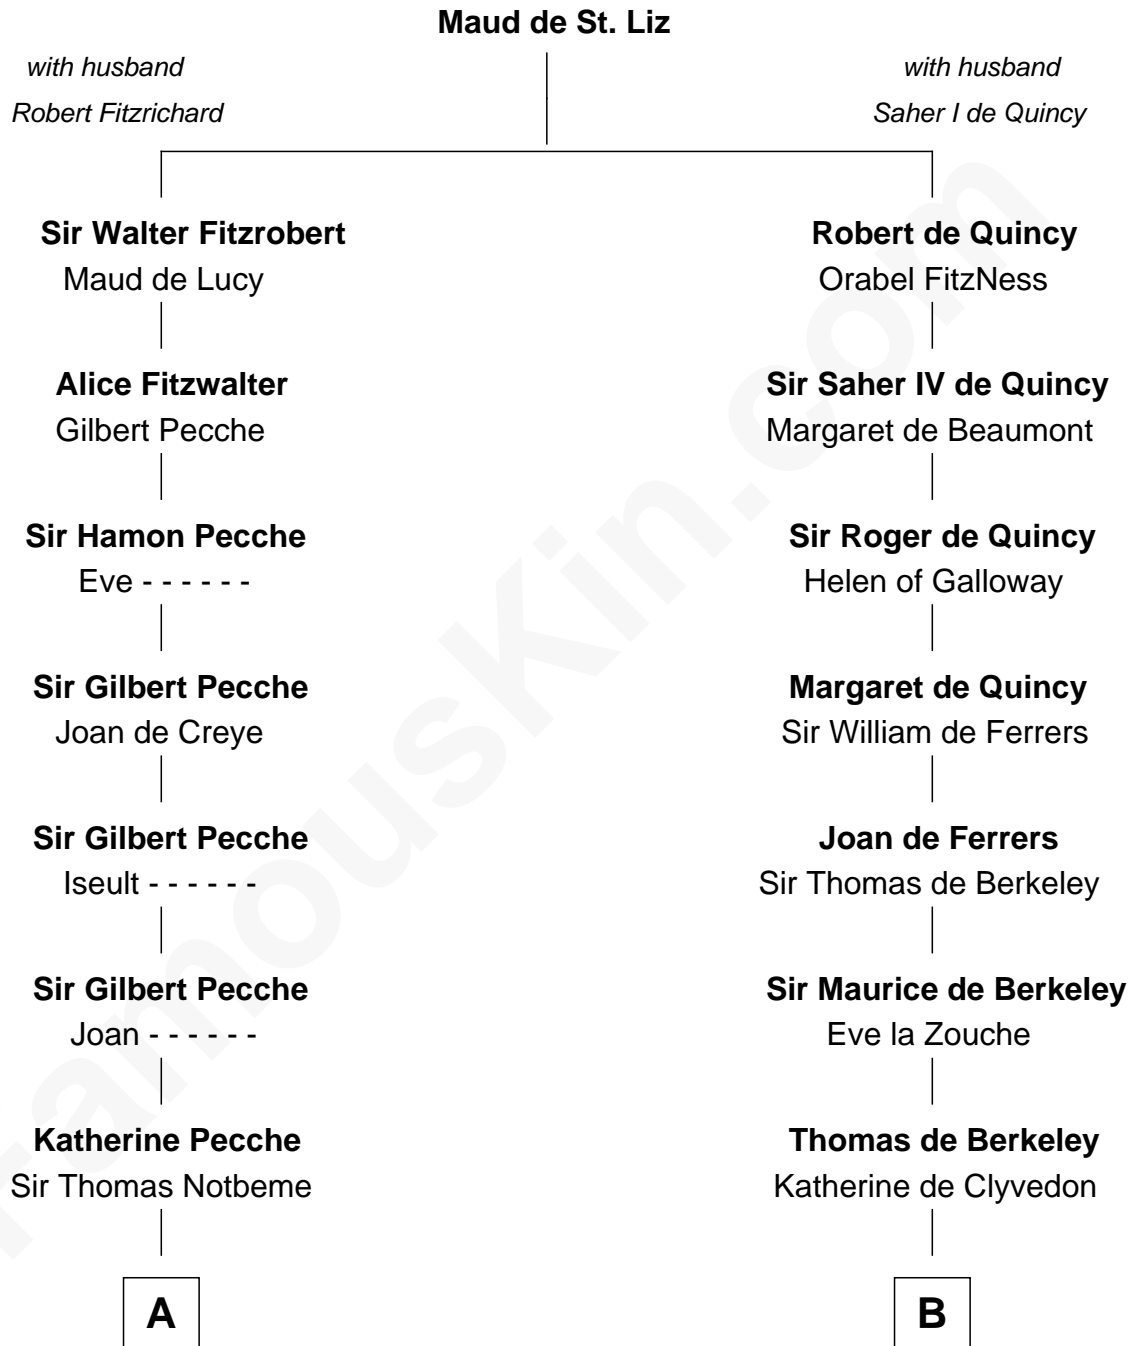

FamousKin.com Relationship Chart of

Nathaniel Hawthorne
Author of The Scarlet Letter

21st cousin of

Grover Cleveland
22nd and 24th U.S. President

C

Mary Giddings
Thomas Manning

John Manning
Ruth Potter

Richard Manning
Miriam Lord

Grover Cleveland
22nd and 24th U.S. President